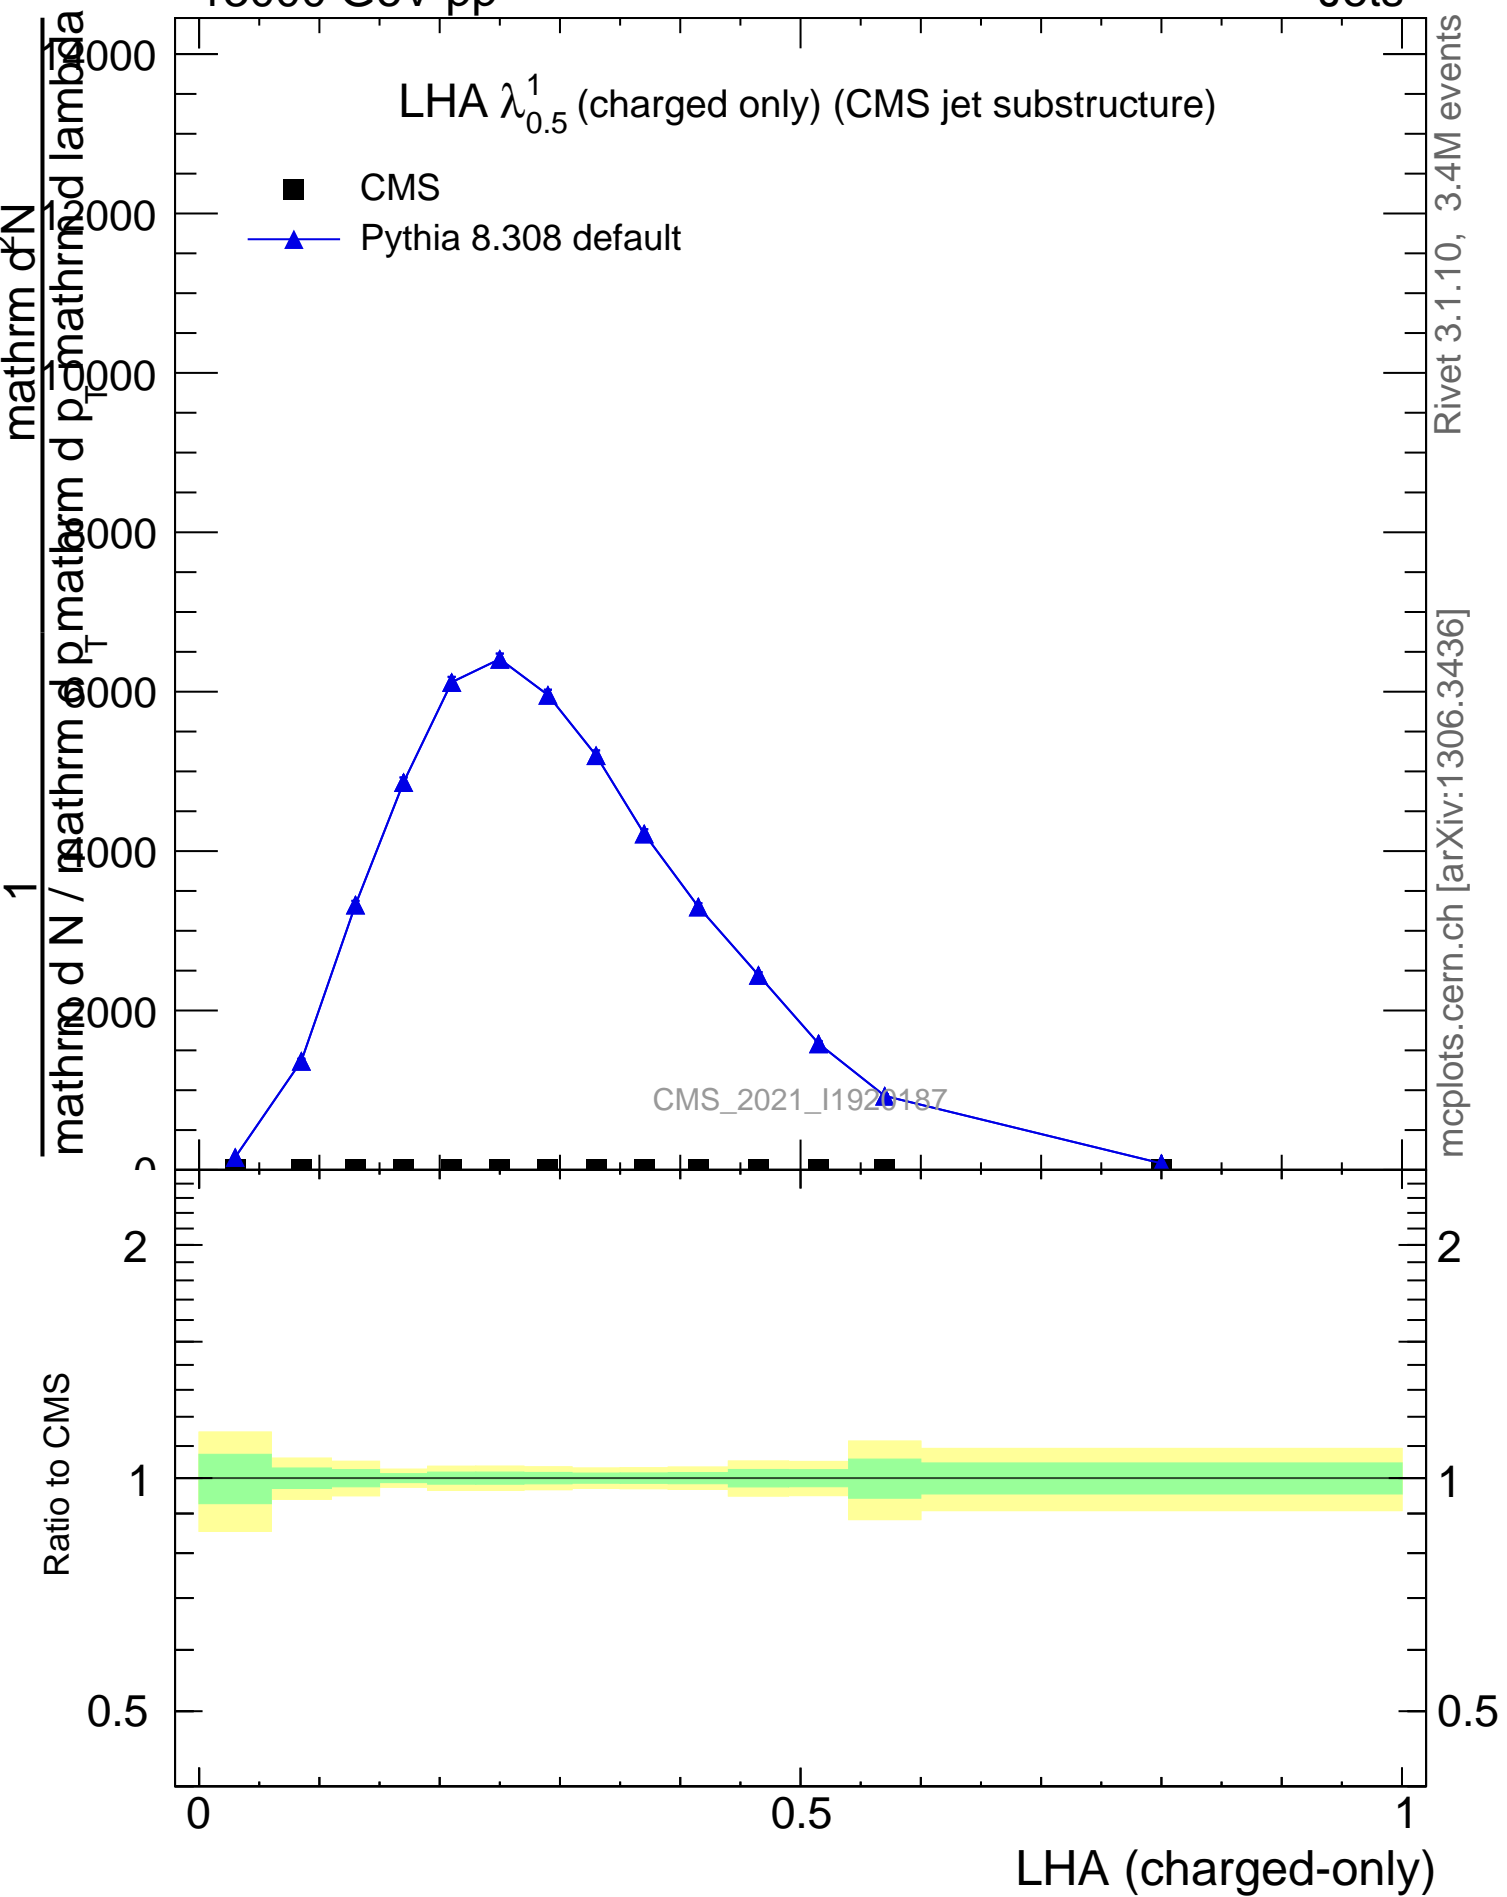

LHA $\lambda_{0.5}^1$ (charged only) (CMS jet substructure)

- CMS
- ▲ Pythia 8.308 default

Rivet 3.1.10, 3.4M events
mcplots.cern.ch [arXiv:1306.3436]