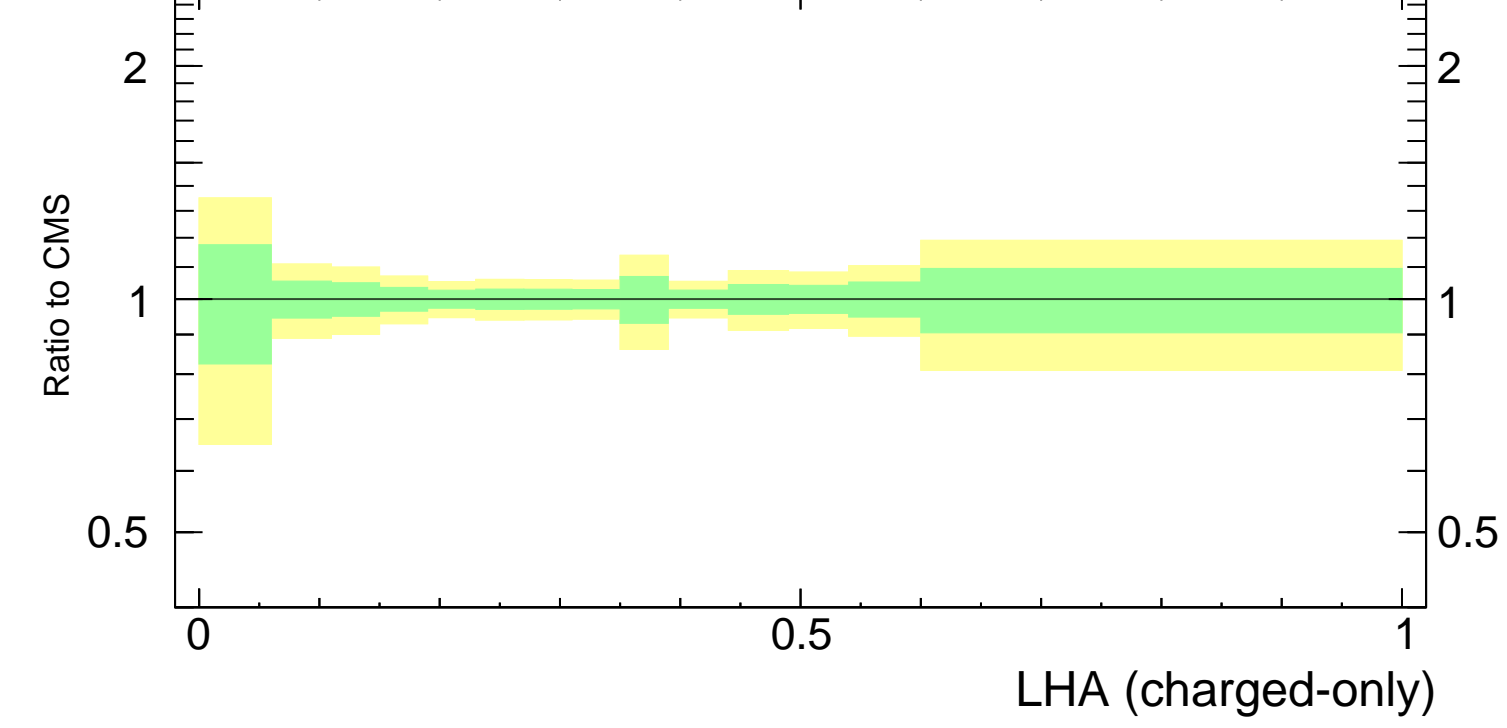

LHA  $\lambda_{0.5}^1$  (charged only) (CMS jet substructure)

- CMS
- ▲ Pythia 8.308 default

mcplots.cern.ch [arXiv:1306.3436]