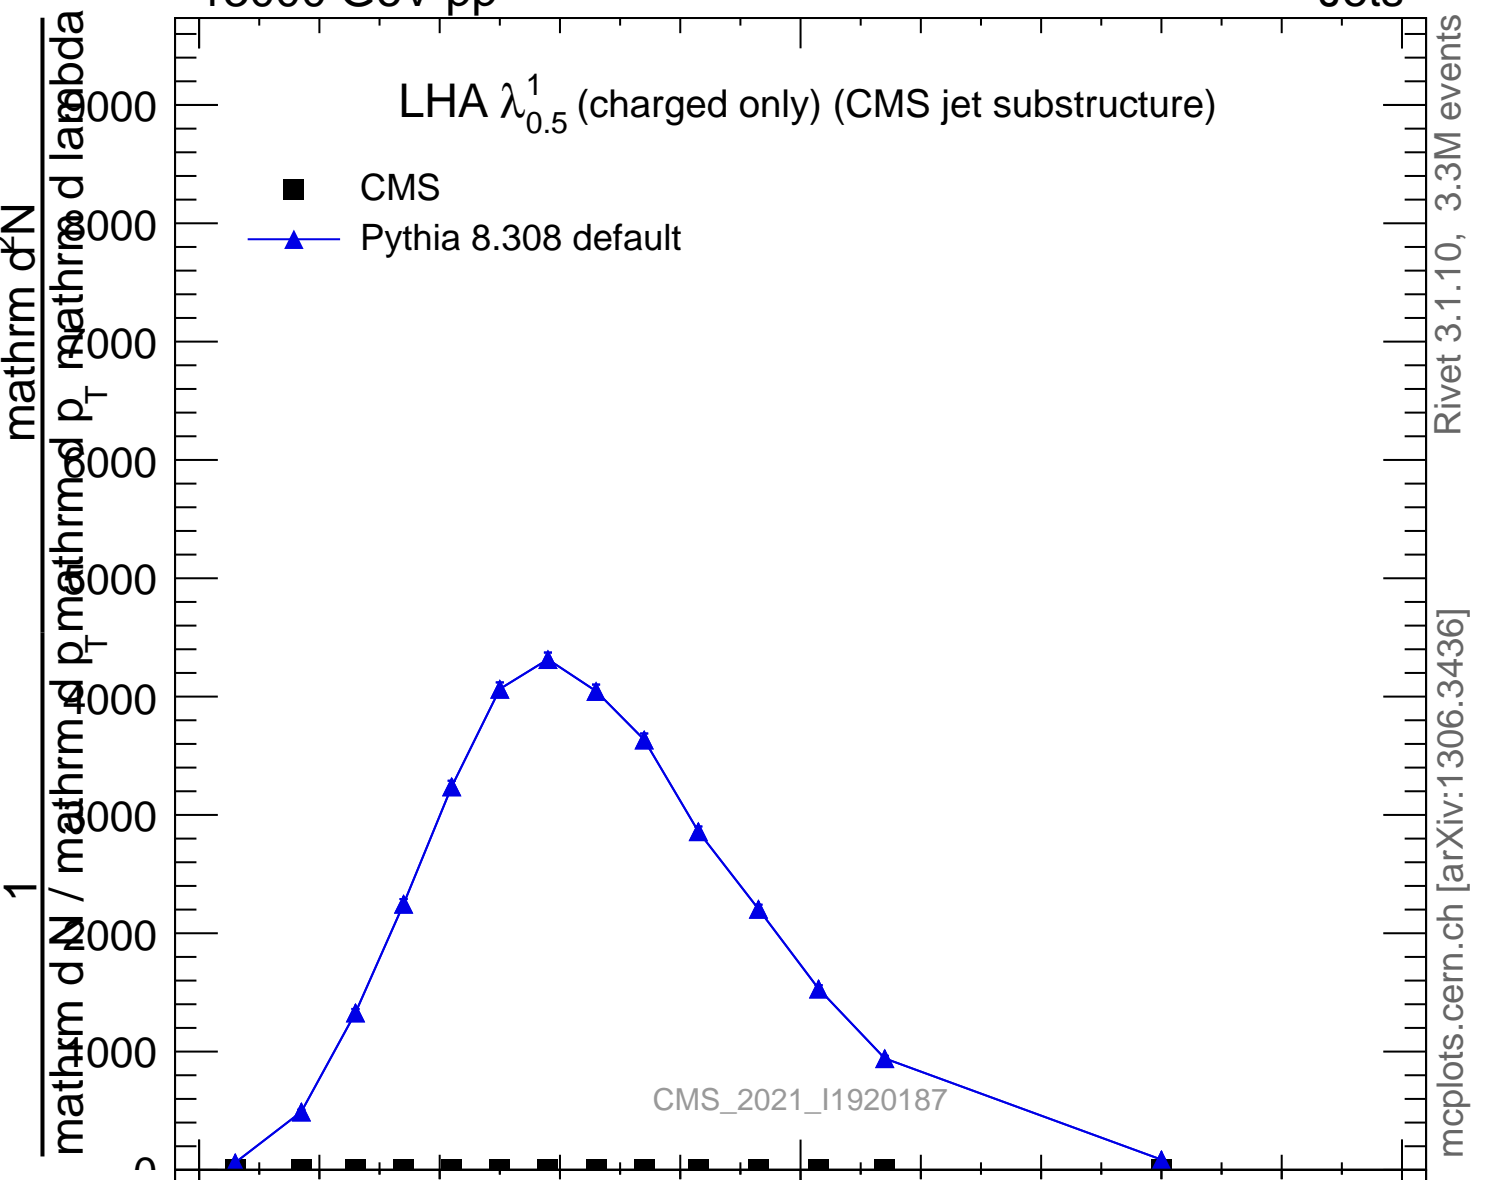

LHA  $\lambda_{0.5}^1$  (charged only) (CMS jet substructure)

- CMS
- ▲ Pythia 8.308 default

mcplots.cern.ch [arXiv:1306.3436]