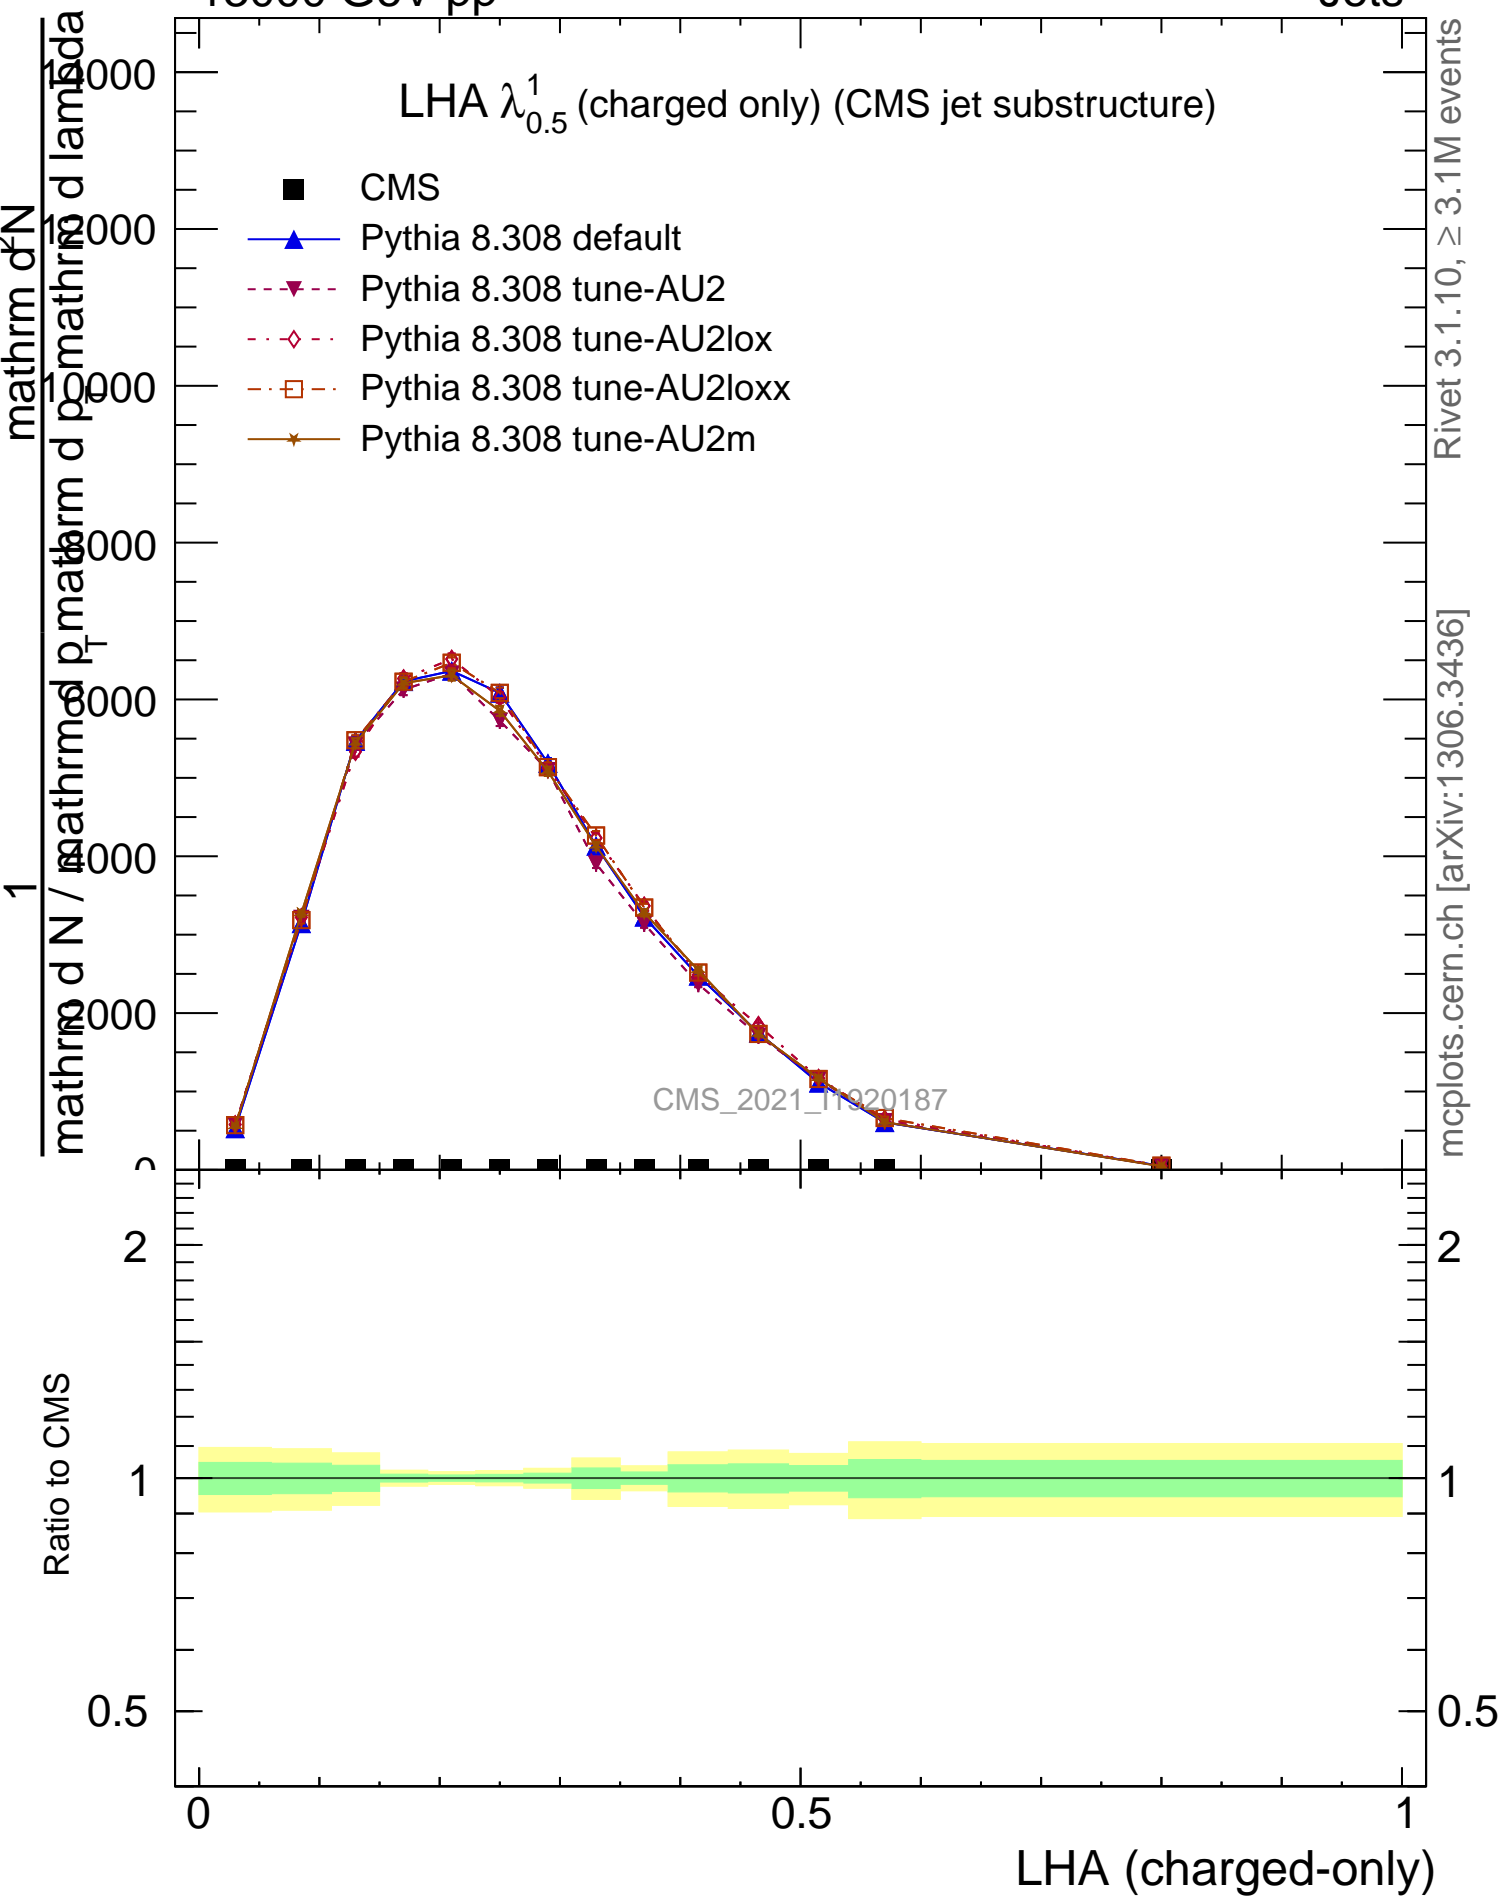

LHA $\lambda_{0.5}^1$ (charged only) (CMS jet substructure)

- CMS
- ▲ Pythia 8.308 default
- ▼ Pythia 8.308 tune-AU2
- ◆ Pythia 8.308 tune-AU2lox
- Pythia 8.308 tune-AU2loxx
- ★ Pythia 8.308 tune-AU2m

CMS_2021_11920187

mcplots.cern.ch [arXiv:1306.3436]

Rivet 3.1.10, ≥ 3.1M events