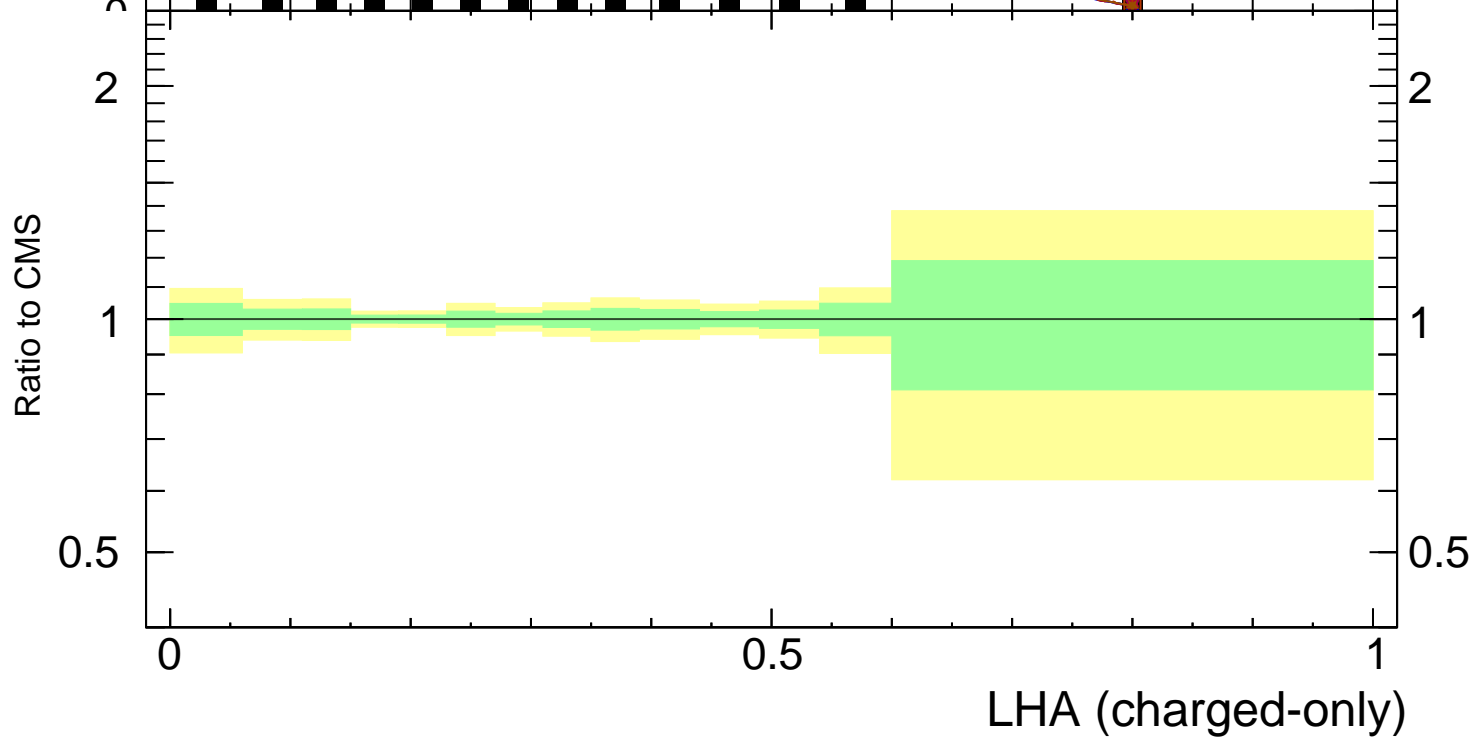

LHA $\lambda_{0.5}^1$ (charged only) (CMS jet substructure)

- CMS
- ▲ Pythia 8.308 default
- ▼ Pythia 8.308 tune-AU2
- ◇ Pythia 8.308 tune-AU2lox
- Pythia 8.308 tune-AU2loxx
- ★ Pythia 8.308 tune-AU2m

Rivet 3.1.10, ≥ 2.9M events