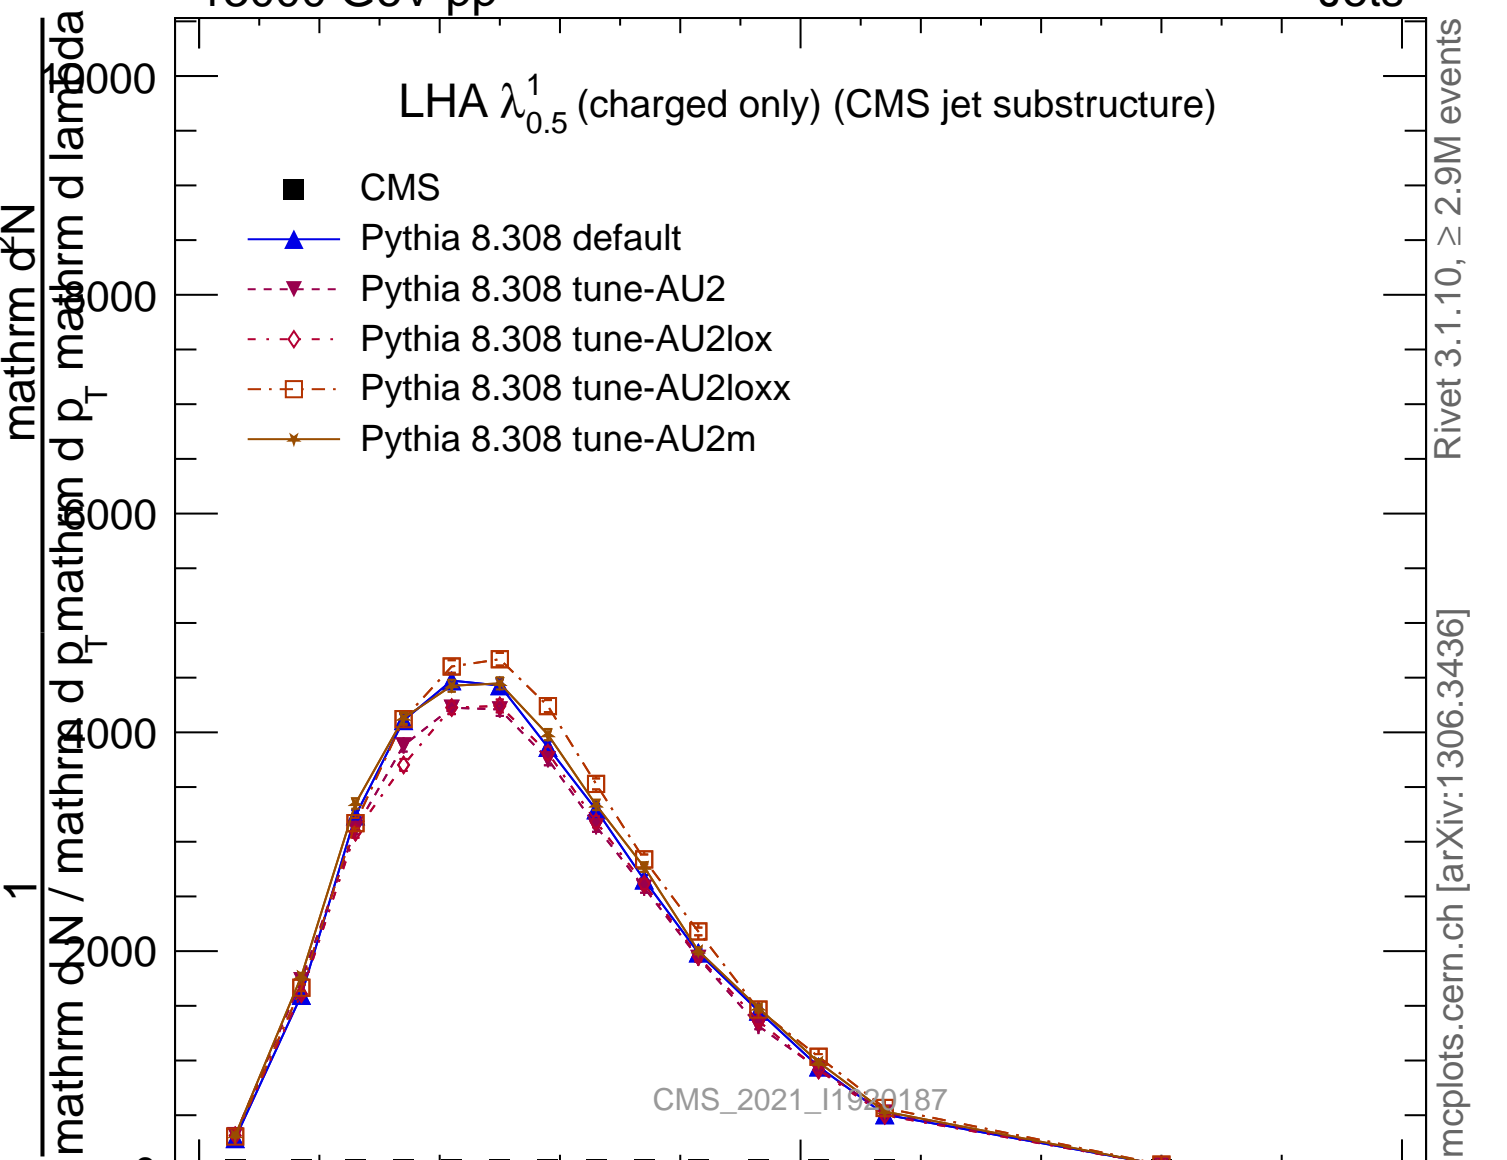

LHA $\lambda_{0.5}^1$ (charged only) (CMS jet substructure)

- CMS
- ▲ Pythia 8.308 default
- ▼ Pythia 8.308 tune-AU2
- ◇ Pythia 8.308 tune-AU2lox
- Pythia 8.308 tune-AU2loxx
- ★ Pythia 8.308 tune-AU2m

Rivet 3.1.10, ≥ 2.9M events

mcplots.cern.ch [arXiv:1306.3436]