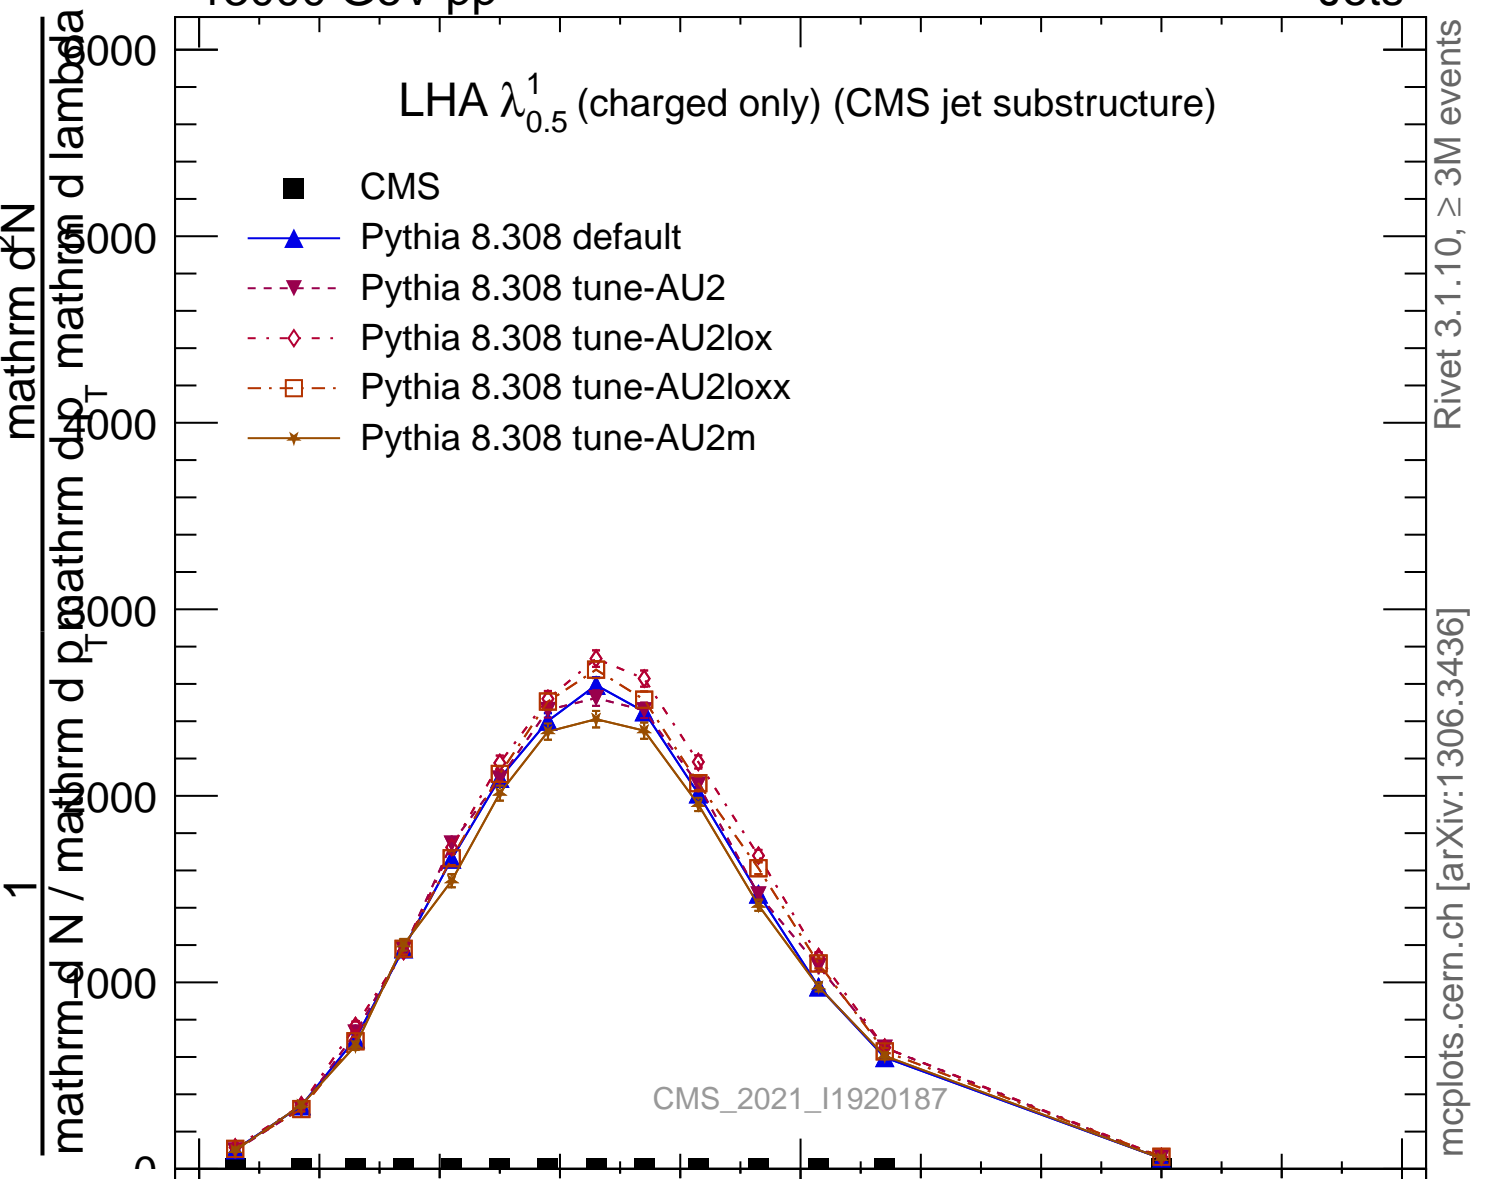

LHA  $\lambda_{0.5}^1$  (charged only) (CMS jet substructure)

- CMS
- ▲ Pythia 8.308 default
- ▼ Pythia 8.308 tune-AU2
- ◇ Pythia 8.308 tune-AU2lox
- Pythia 8.308 tune-AU2loxx
- ★ Pythia 8.308 tune-AU2m

Rivet 3.1.10,  $\geq 3M$  events

mcplots.cern.ch [arXiv:1306.3436]