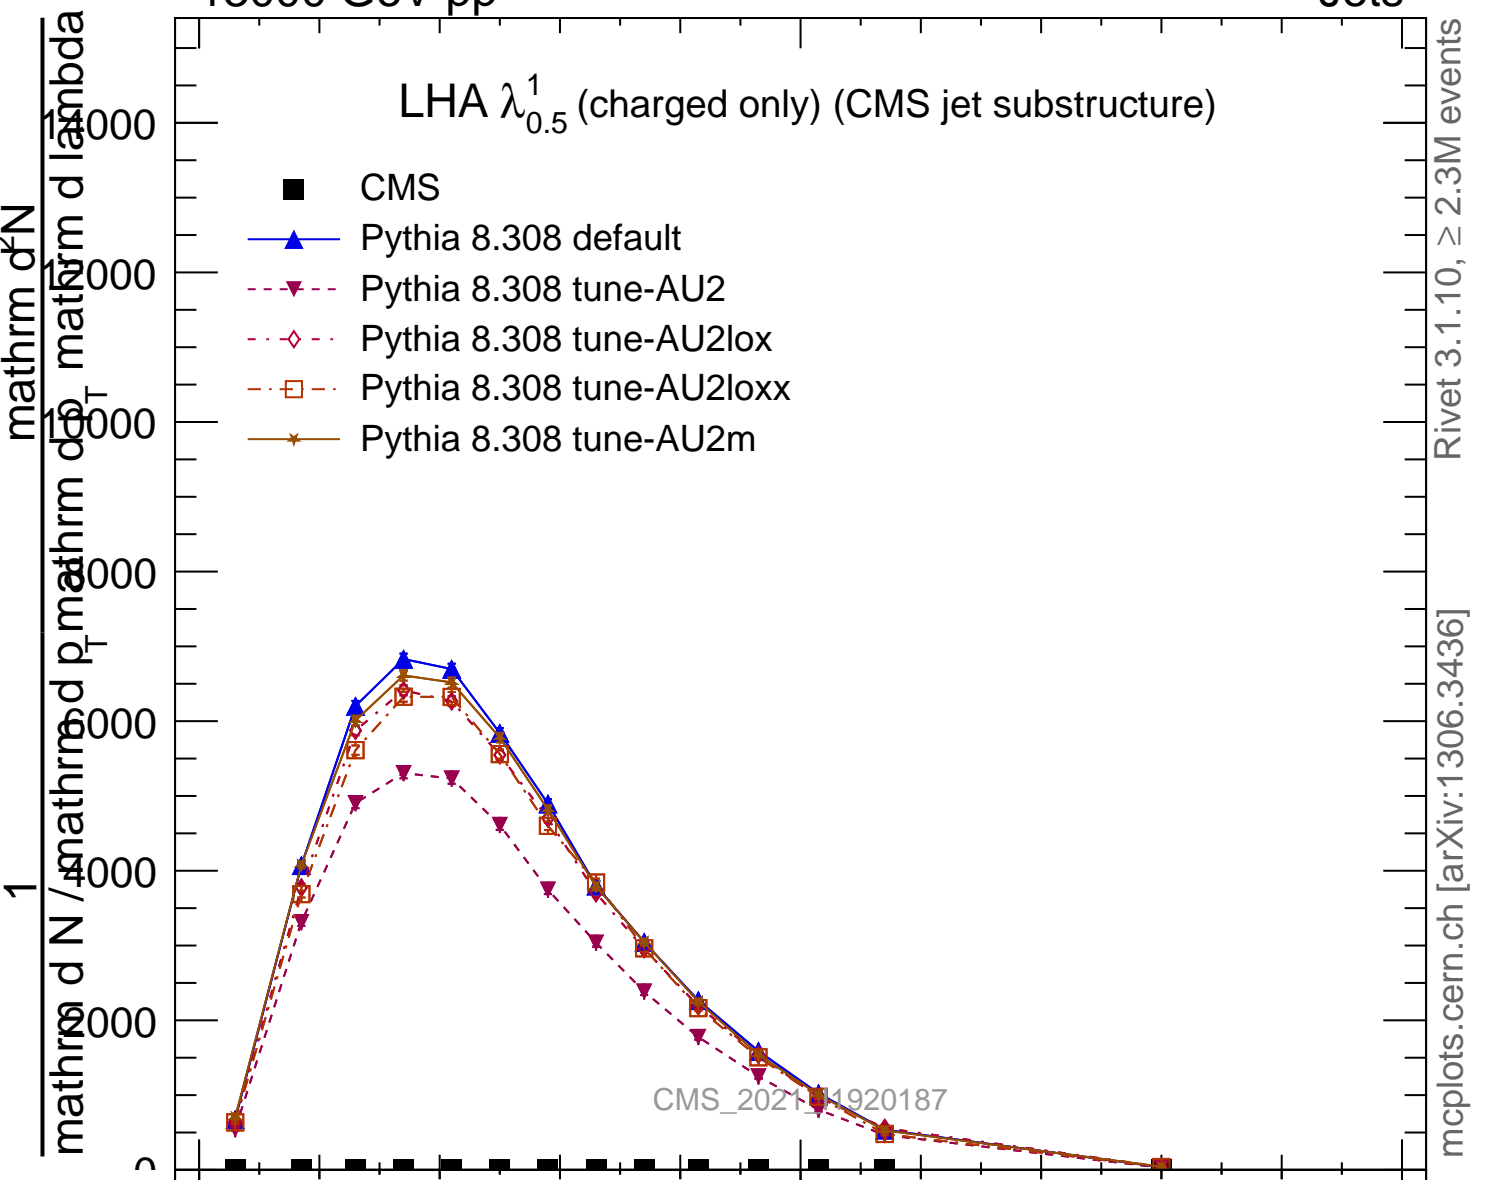

LHA $\lambda_{0.5}^1$ (charged only) (CMS jet substructure)

- CMS
- ▲ Pythia 8.308 default
- ▼ Pythia 8.308 tune-AU2
- ◇ Pythia 8.308 tune-AU2lox
- Pythia 8.308 tune-AU2loxx
- ★ Pythia 8.308 tune-AU2m

Rivet 3.1.10, ≥ 2.3M events
mcplots.cern.ch [arXiv:1306.3436]