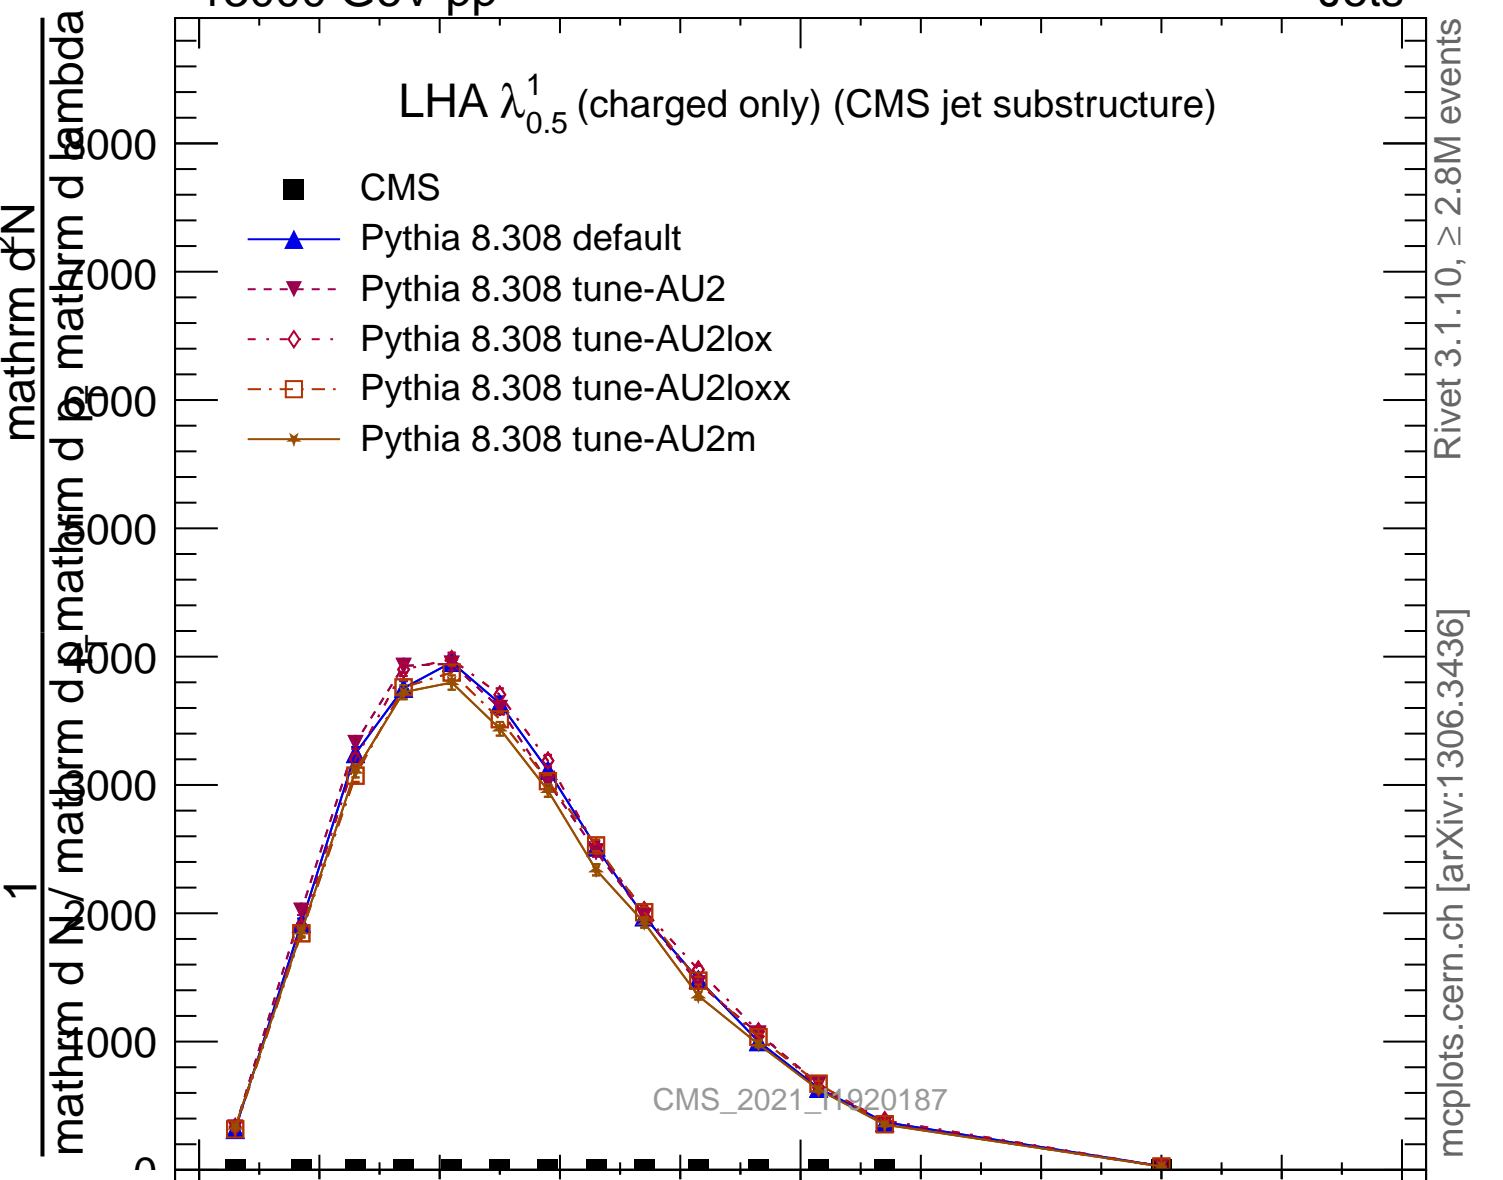

LHA $\lambda_{0.5}^1$ (charged only) (CMS jet substructure)

- CMS
- ▲ Pythia 8.308 default
- ▼ Pythia 8.308 tune-AU2
- ◇ Pythia 8.308 tune-AU2lox
- Pythia 8.308 tune-AU2loxx
- ★ Pythia 8.308 tune-AU2m

Rivet 3.1.10, ≥ 2.8M events
mcplots.cern.ch [arXiv:1306.3436]