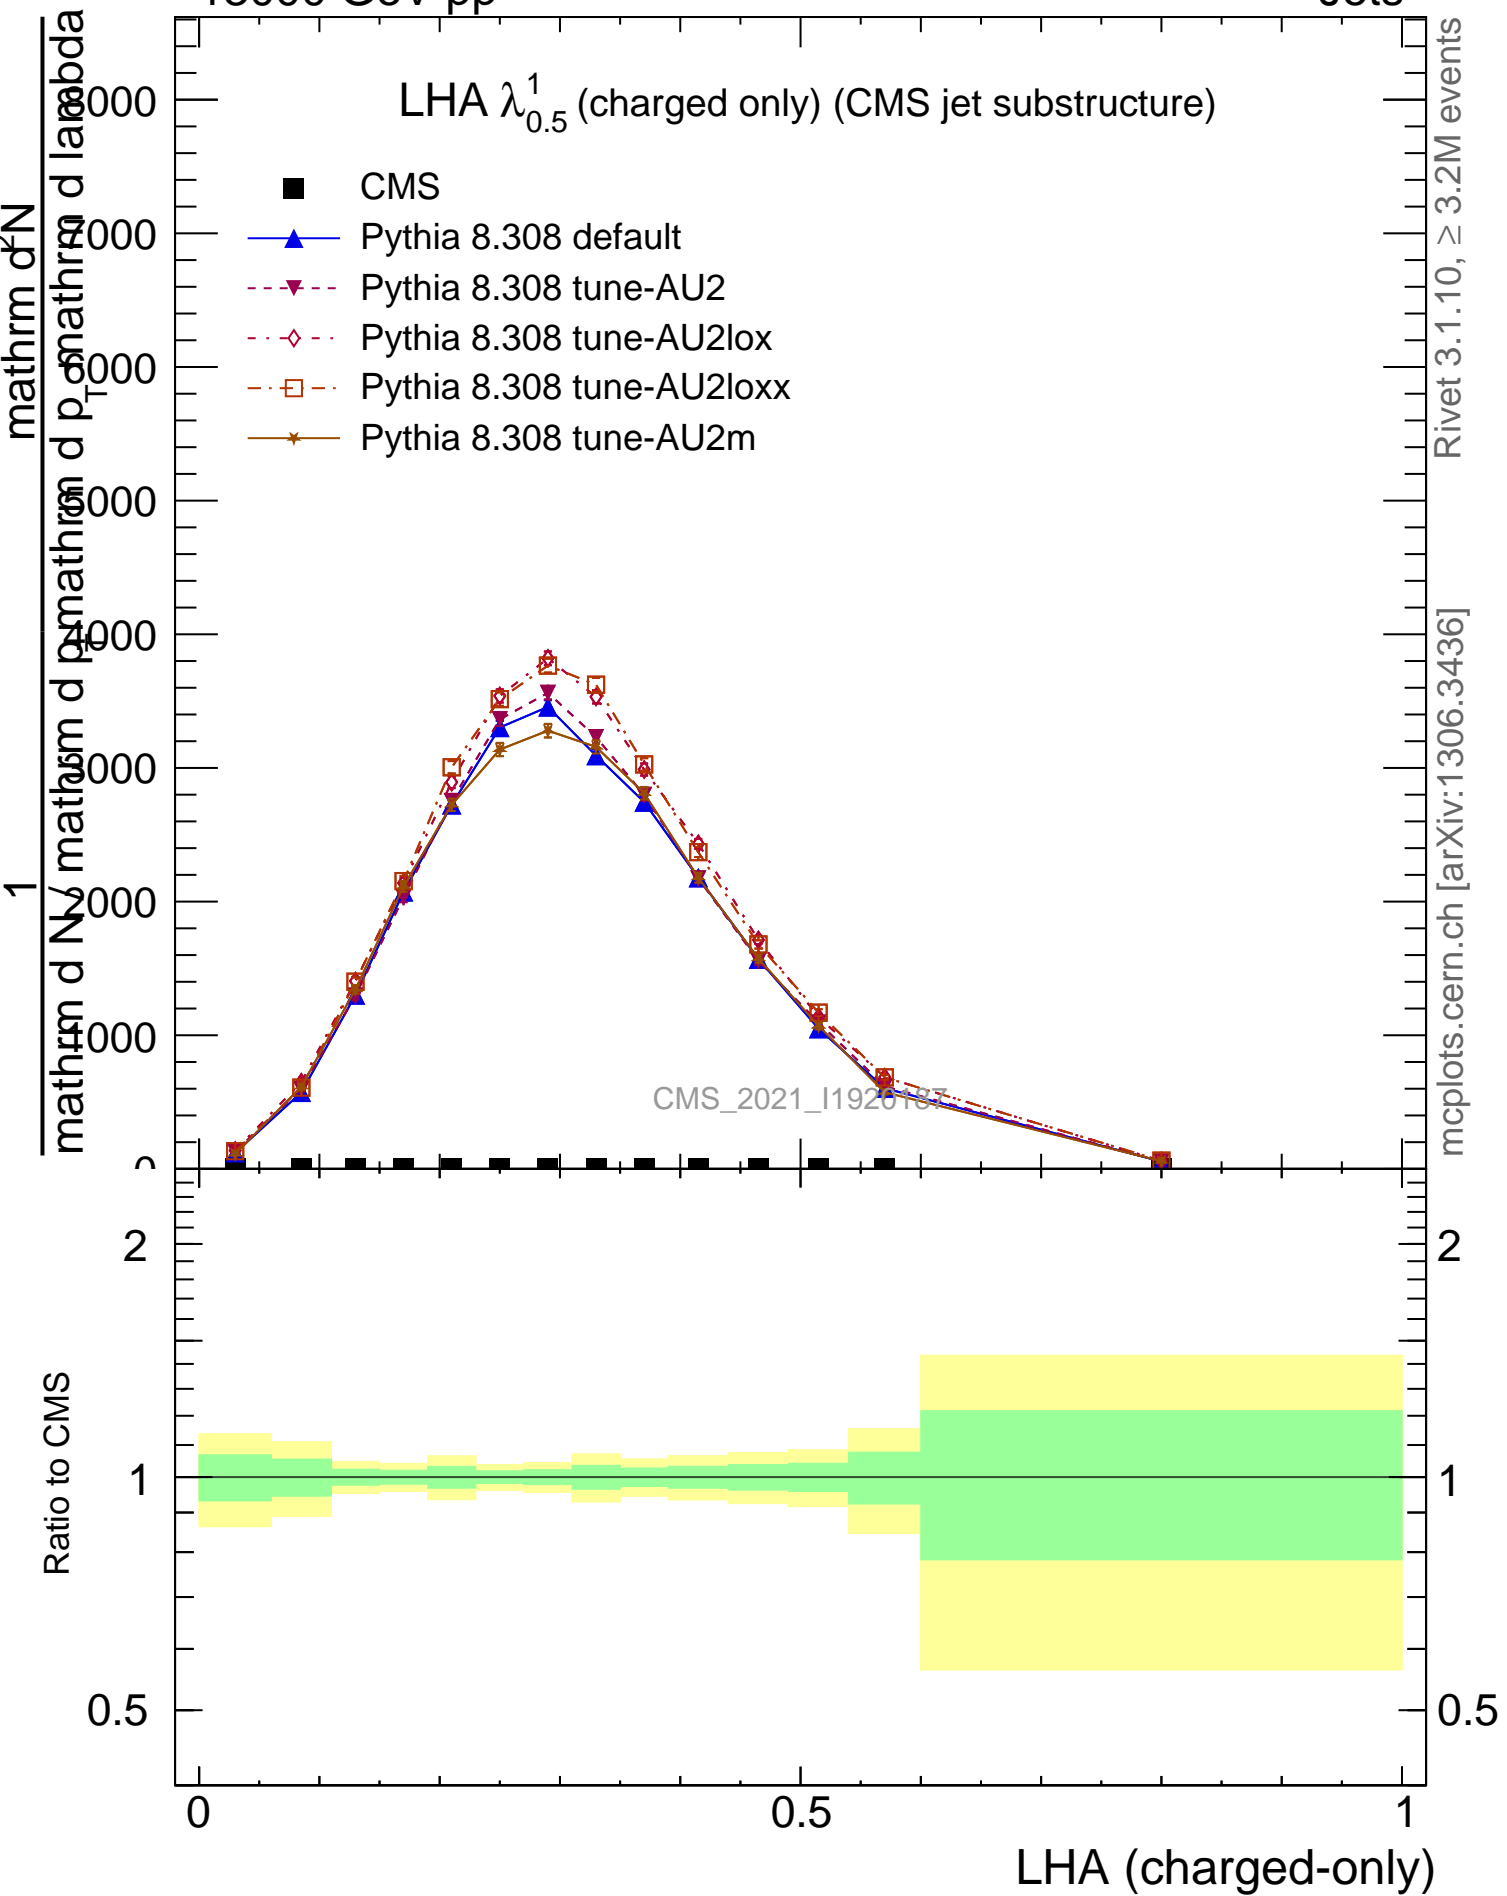

LHA $\lambda_{0.5}^1$ (charged only) (CMS jet substructure)

- CMS
- ▲ Pythia 8.308 default
- ▼ Pythia 8.308 tune-AU2
- ◇ Pythia 8.308 tune-AU2lox
- Pythia 8.308 tune-AU2loxx
- ★ Pythia 8.308 tune-AU2m

CMS_2021_I1926187

mcplots.cern.ch [arXiv:1306.3436]