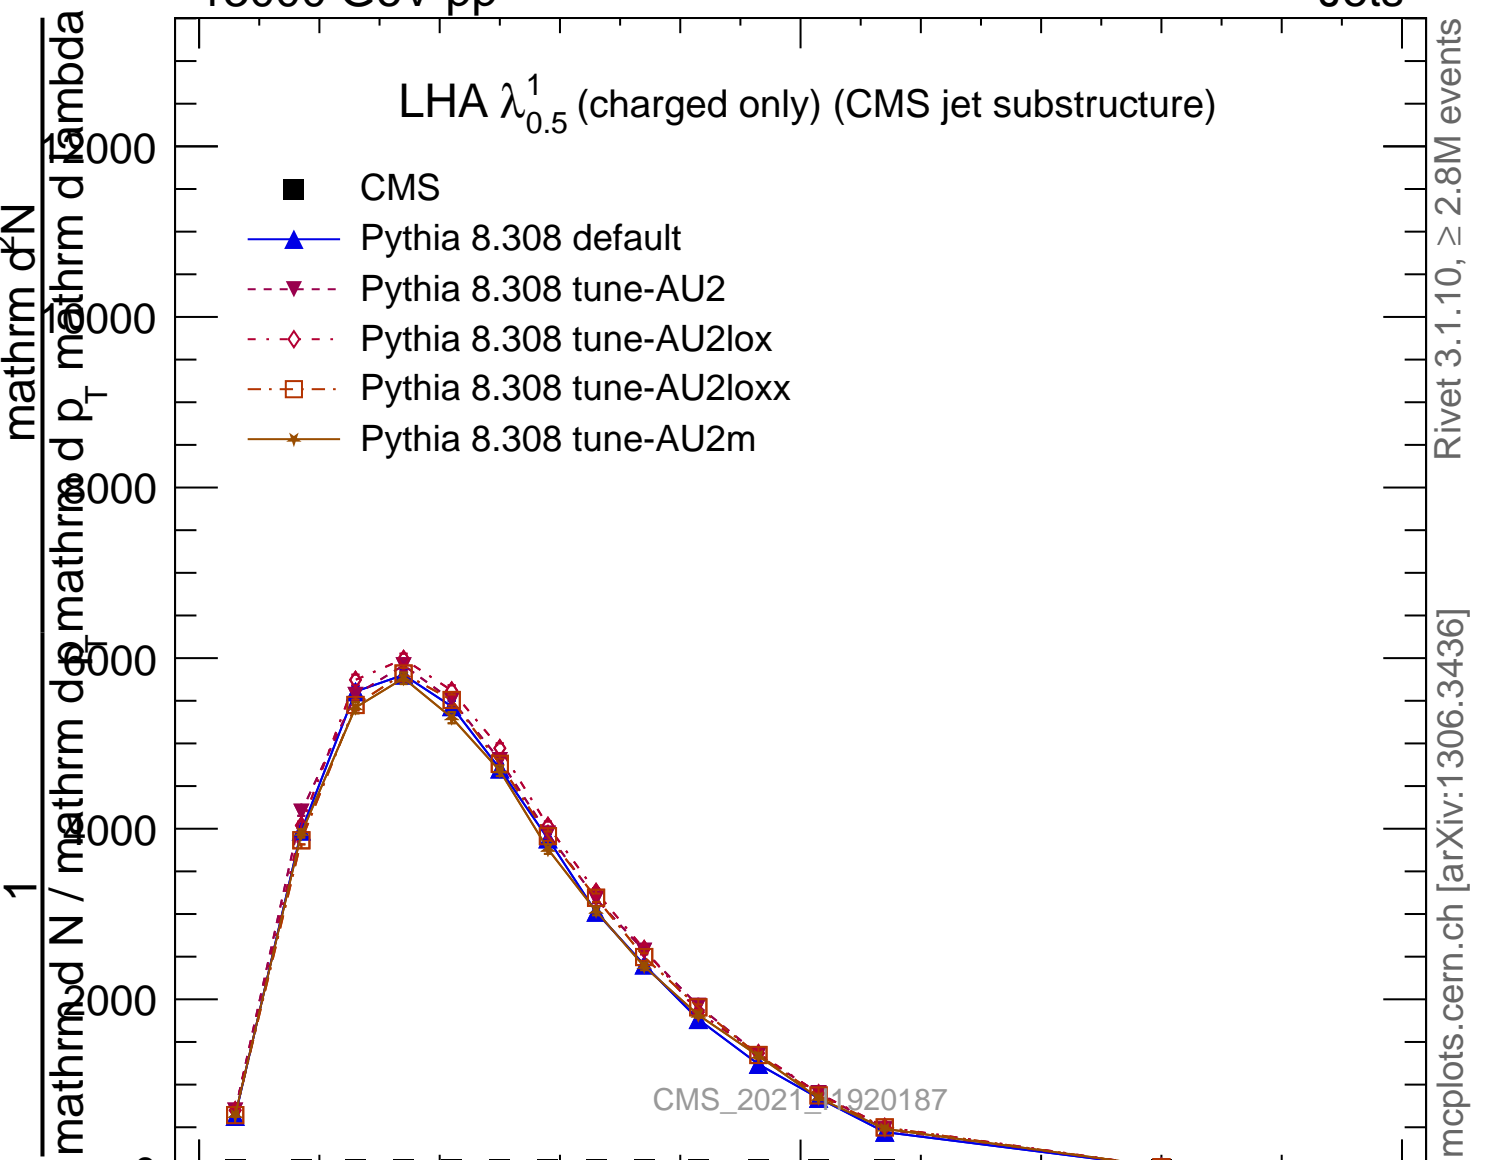

LHA $\lambda_{0.5}^1$ (charged only) (CMS jet substructure)

- CMS
- ▲ Pythia 8.308 default
- ▼ Pythia 8.308 tune-AU2
- ◇ Pythia 8.308 tune-AU2lox
- Pythia 8.308 tune-AU2lox
- ★ Pythia 8.308 tune-AU2m

Rivet 3.1.10, $\geq 2.8M$ events
mcplots.cern.ch [arXiv:1306.3436]