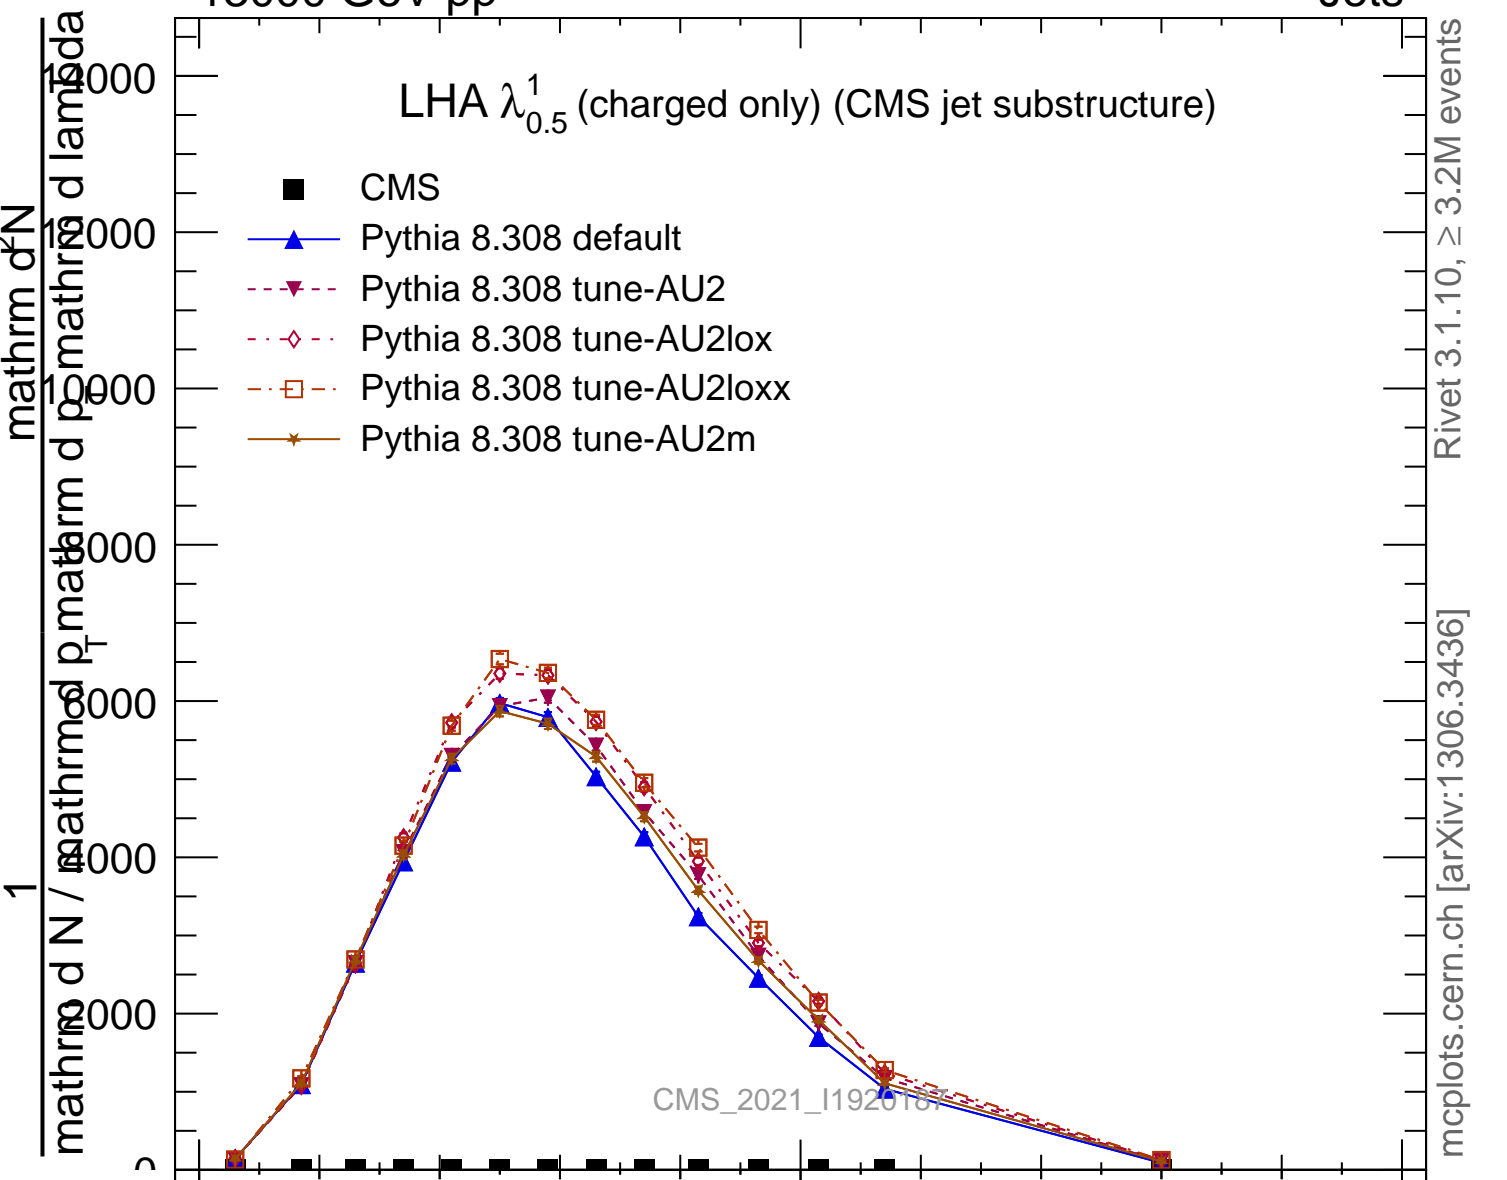

LHA  $\lambda_{0.5}^1$  (charged only) (CMS jet substructure)

- CMS
- ▲ Pythia 8.308 default
- ▼ Pythia 8.308 tune-AU2
- ◇ Pythia 8.308 tune-AU2lox
- Pythia 8.308 tune-AU2lox
- ★ Pythia 8.308 tune-AU2m

Rivet 3.1.10, ≥ 3.2M events  
mcplots.cern.ch [arXiv:1306.3436]