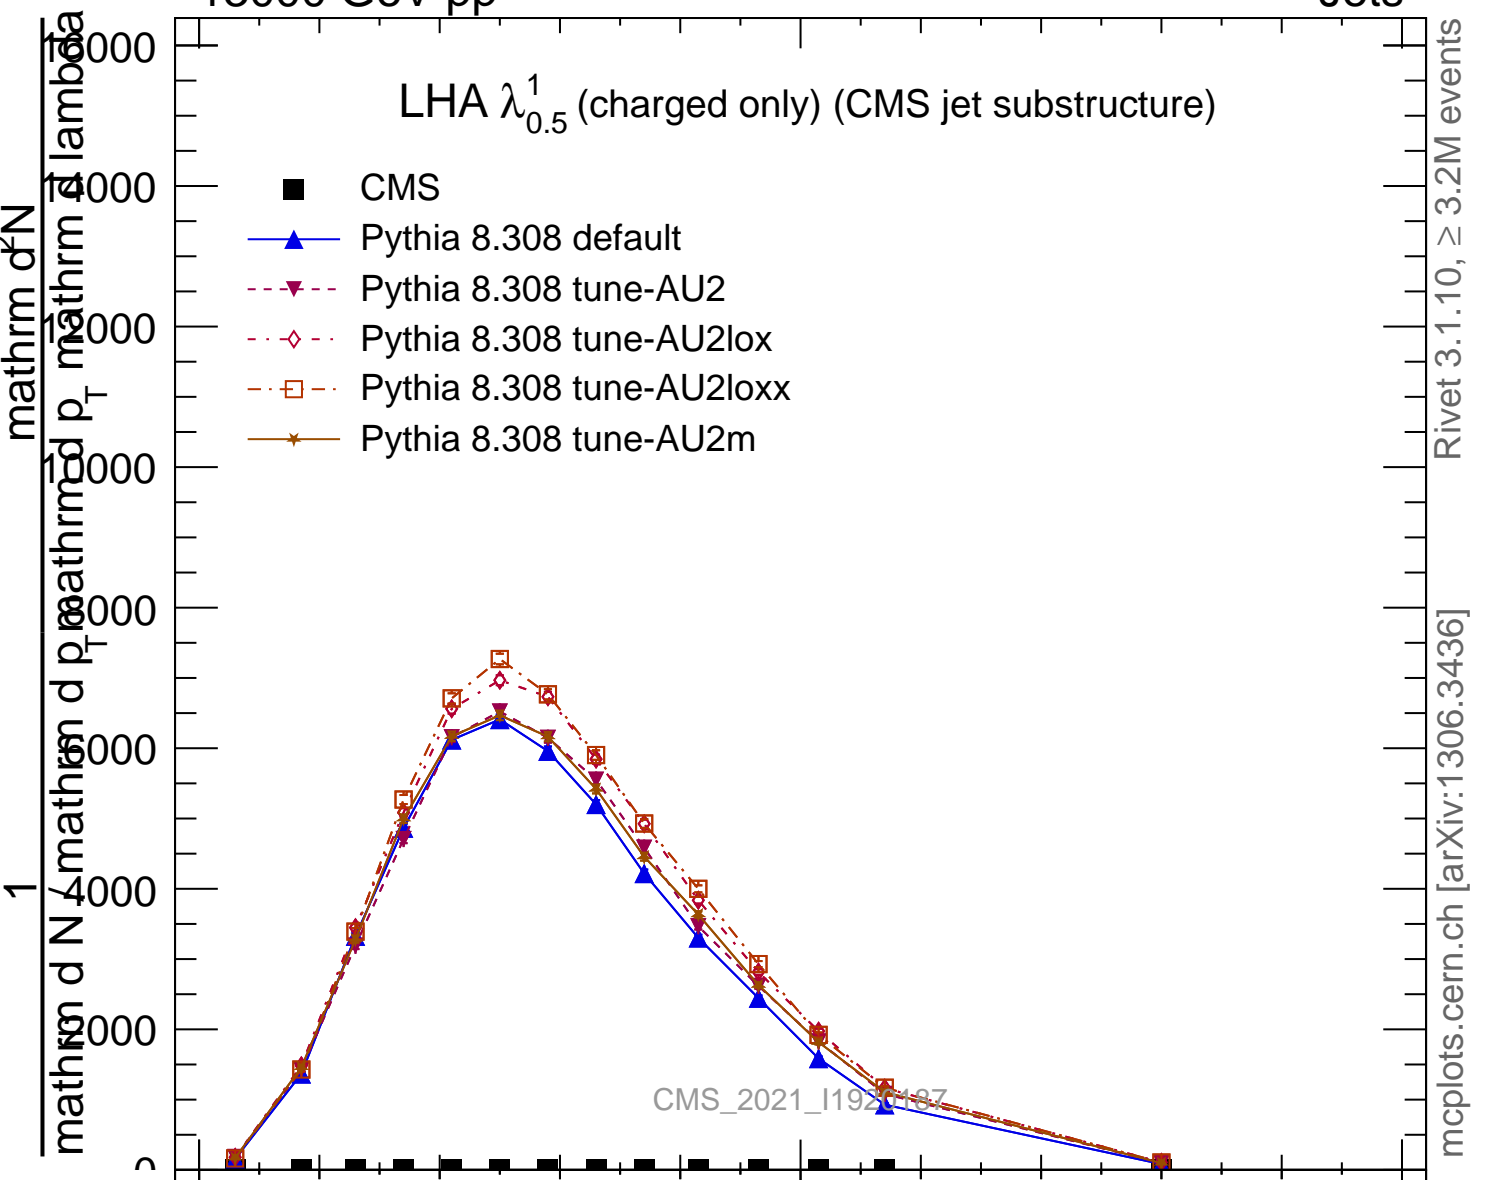

LHA  $\lambda_{0.5}^1$  (charged only) (CMS jet substructure)

- CMS
- ▲ Pythia 8.308 default
- ▼ Pythia 8.308 tune-AU2
- ◇ Pythia 8.308 tune-AU2lox
- Pythia 8.308 tune-AU2loxx
- ★ Pythia 8.308 tune-AU2m