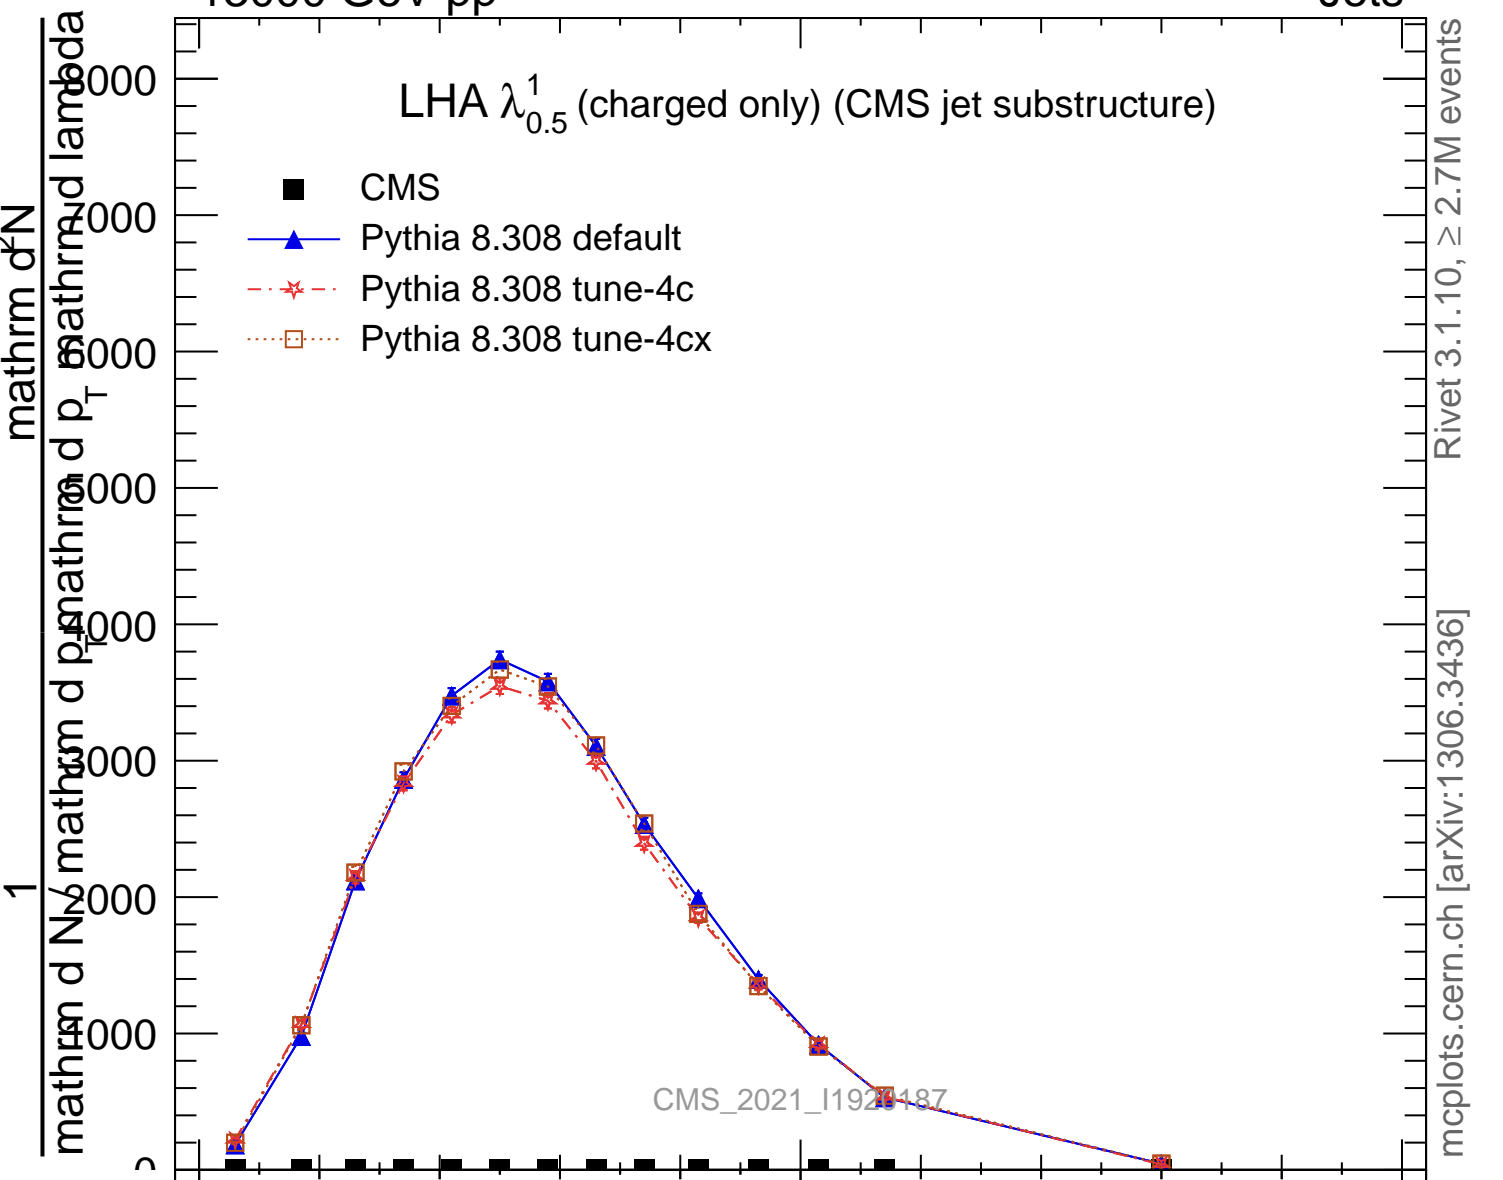

LHA  $\lambda_{0.5}^1$  (charged only) (CMS jet substructure)

- CMS
- ▲ Pythia 8.308 default
- ★ Pythia 8.308 tune-4c
- Pythia 8.308 tune-4cx

Rivet 3.1.10, ≥ 2.7M events  
mcplots.cern.ch [arXiv:1306.3436]