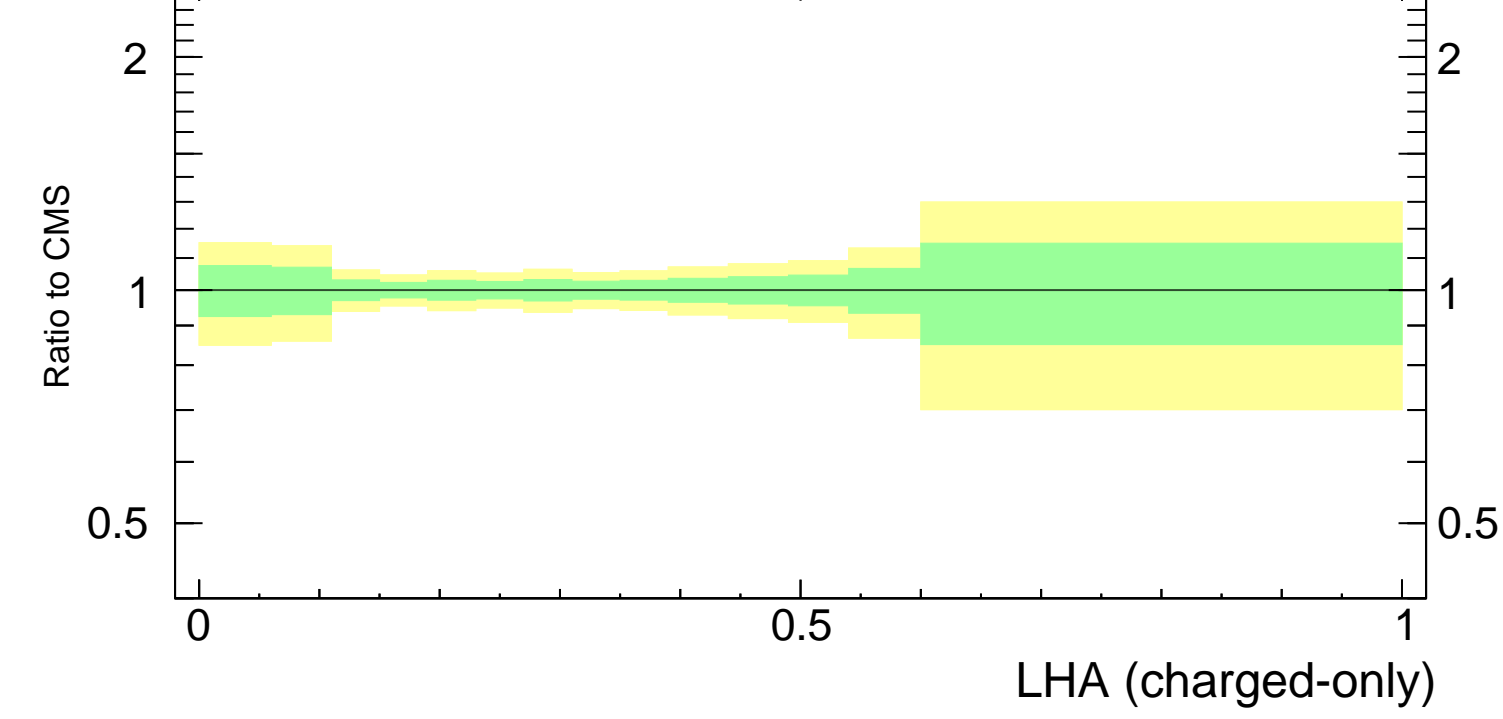

LHA  $\lambda_{0.5}^1$  (charged only) (CMS jet substructure)

- CMS
- ▲ Pythia 8.308 default
- ★ Pythia 8.308 tune-4c
- Pythia 8.308 tune-4cx

Rivet 3.1.10,  $\geq 2.8M$  events

mcplots.cern.ch [arXiv:1306.3436]