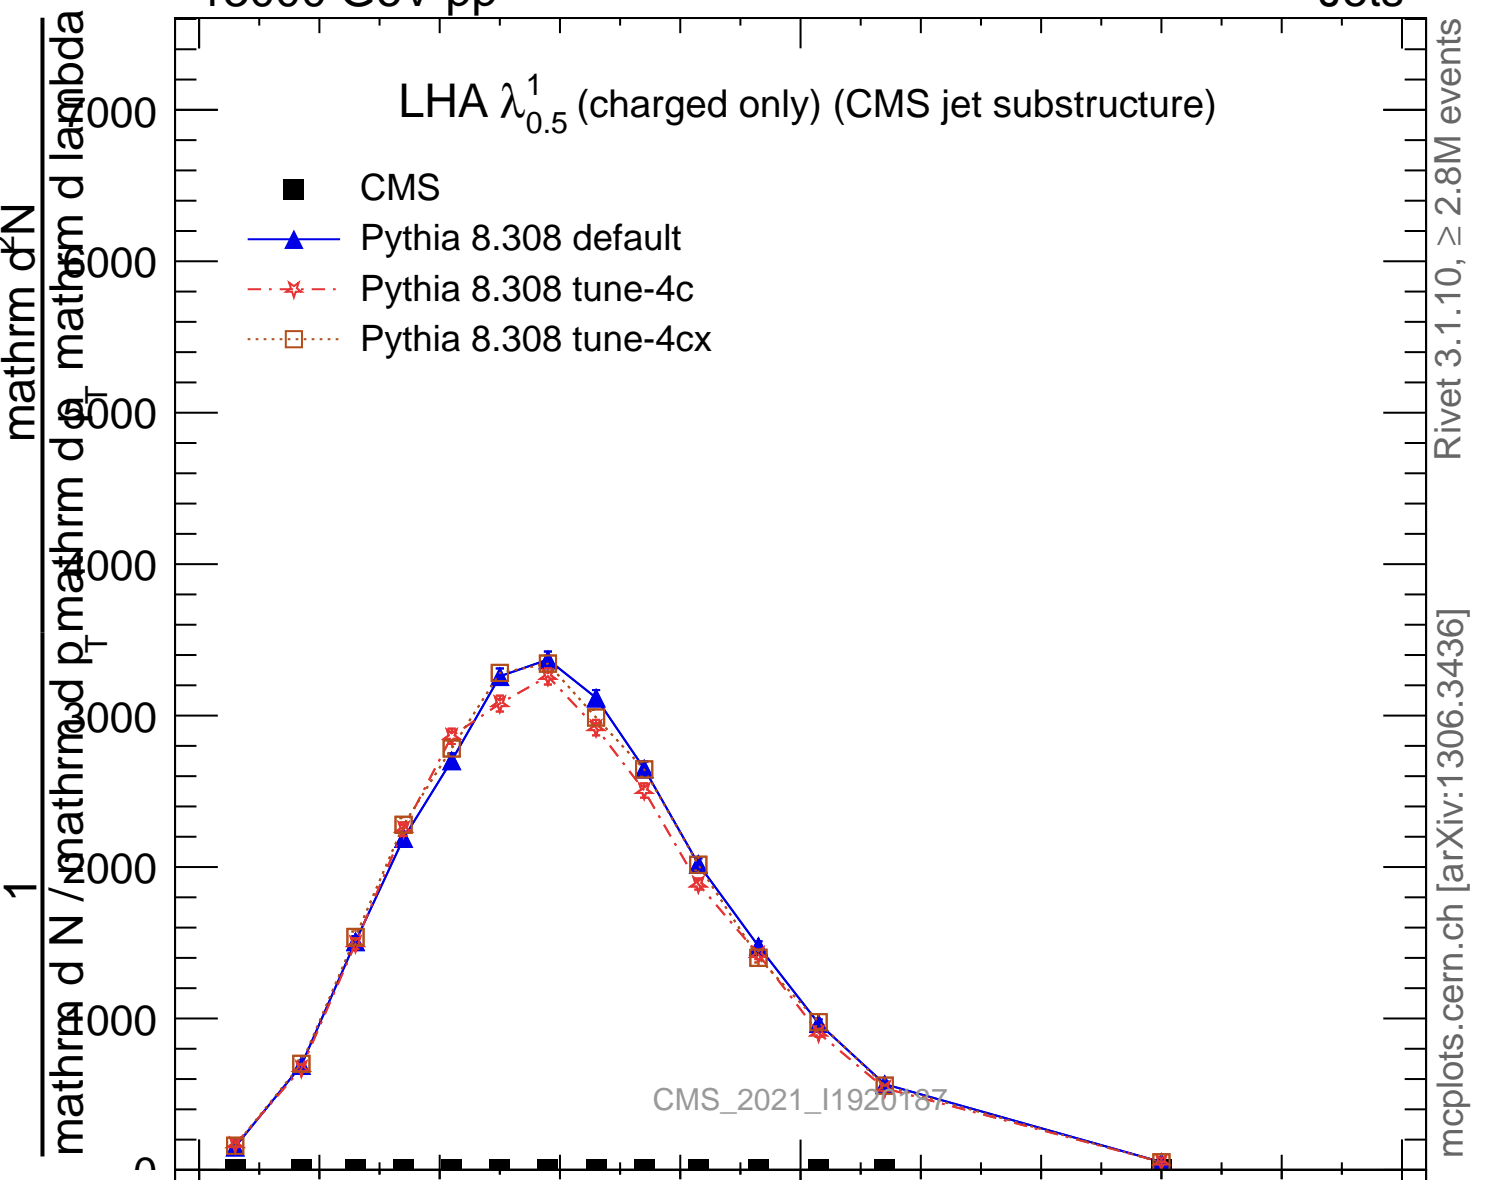

LHA  $\lambda_{0.5}^1$  (charged only) (CMS jet substructure)

- CMS
- ▲ Pythia 8.308 default
- ★ Pythia 8.308 tune-4c
- Pythia 8.308 tune-4cx

Rivet 3.1.10,  $\geq 2.8M$  events

mcplots.cern.ch [arXiv:1306.3436]