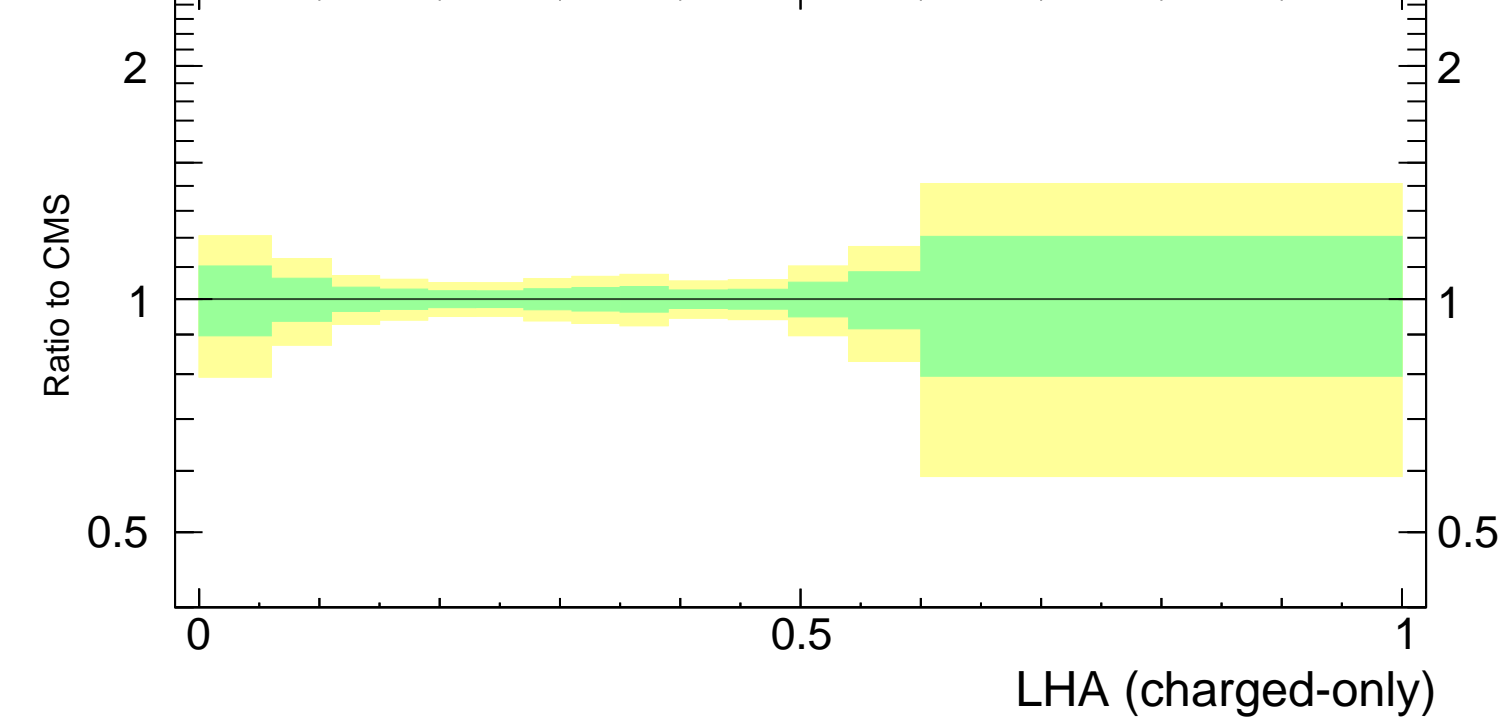

LHA  $\lambda_{0.5}^1$  (charged only) (CMS jet substructure)

- CMS
- ▲ Pythia 8.308 default
- ★ Pythia 8.308 tune-4c
- Pythia 8.308 tune-4cx

Rivet 3.1.10,  $\geq 3.1M$  events

mcplots.cern.ch [arXiv:1306.3436]