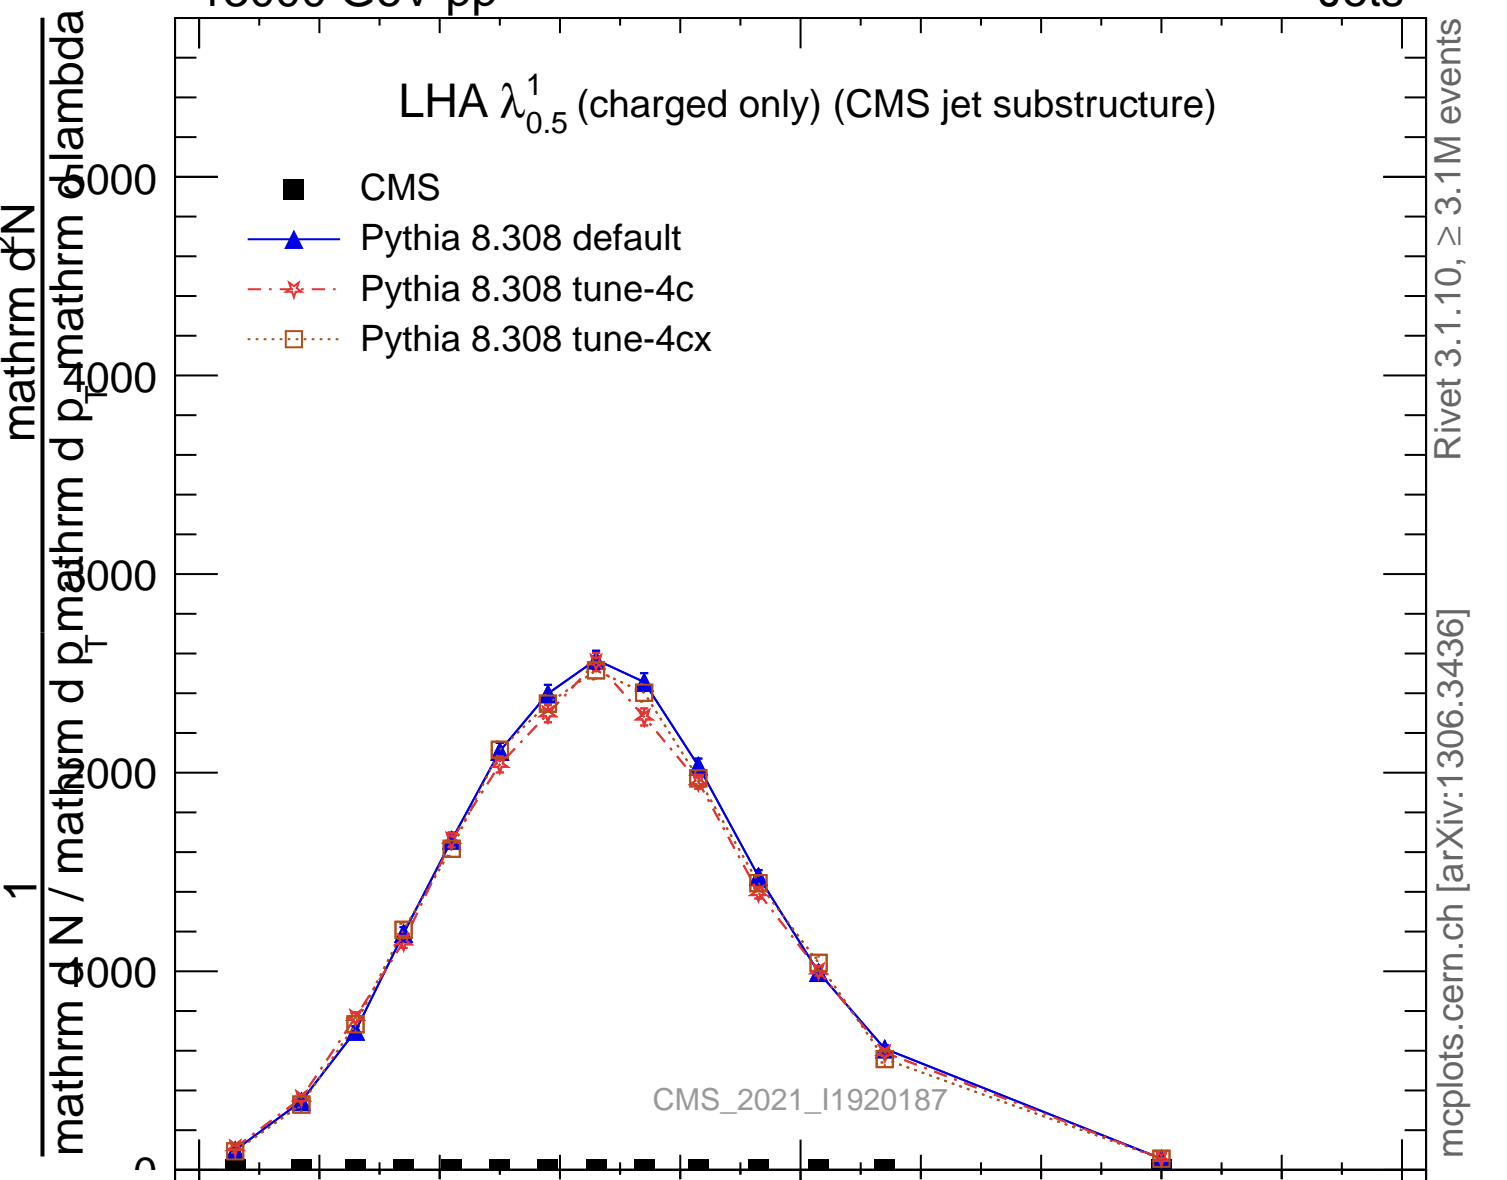

LHA  $\lambda_{0.5}^1$  (charged only) (CMS jet substructure)

- CMS
- ▲ Pythia 8.308 default
- ★ Pythia 8.308 tune-4c
- Pythia 8.308 tune-4cx

Rivet 3.1.10,  $\geq 3.1M$  events

mcplots.cern.ch [arXiv:1306.3436]