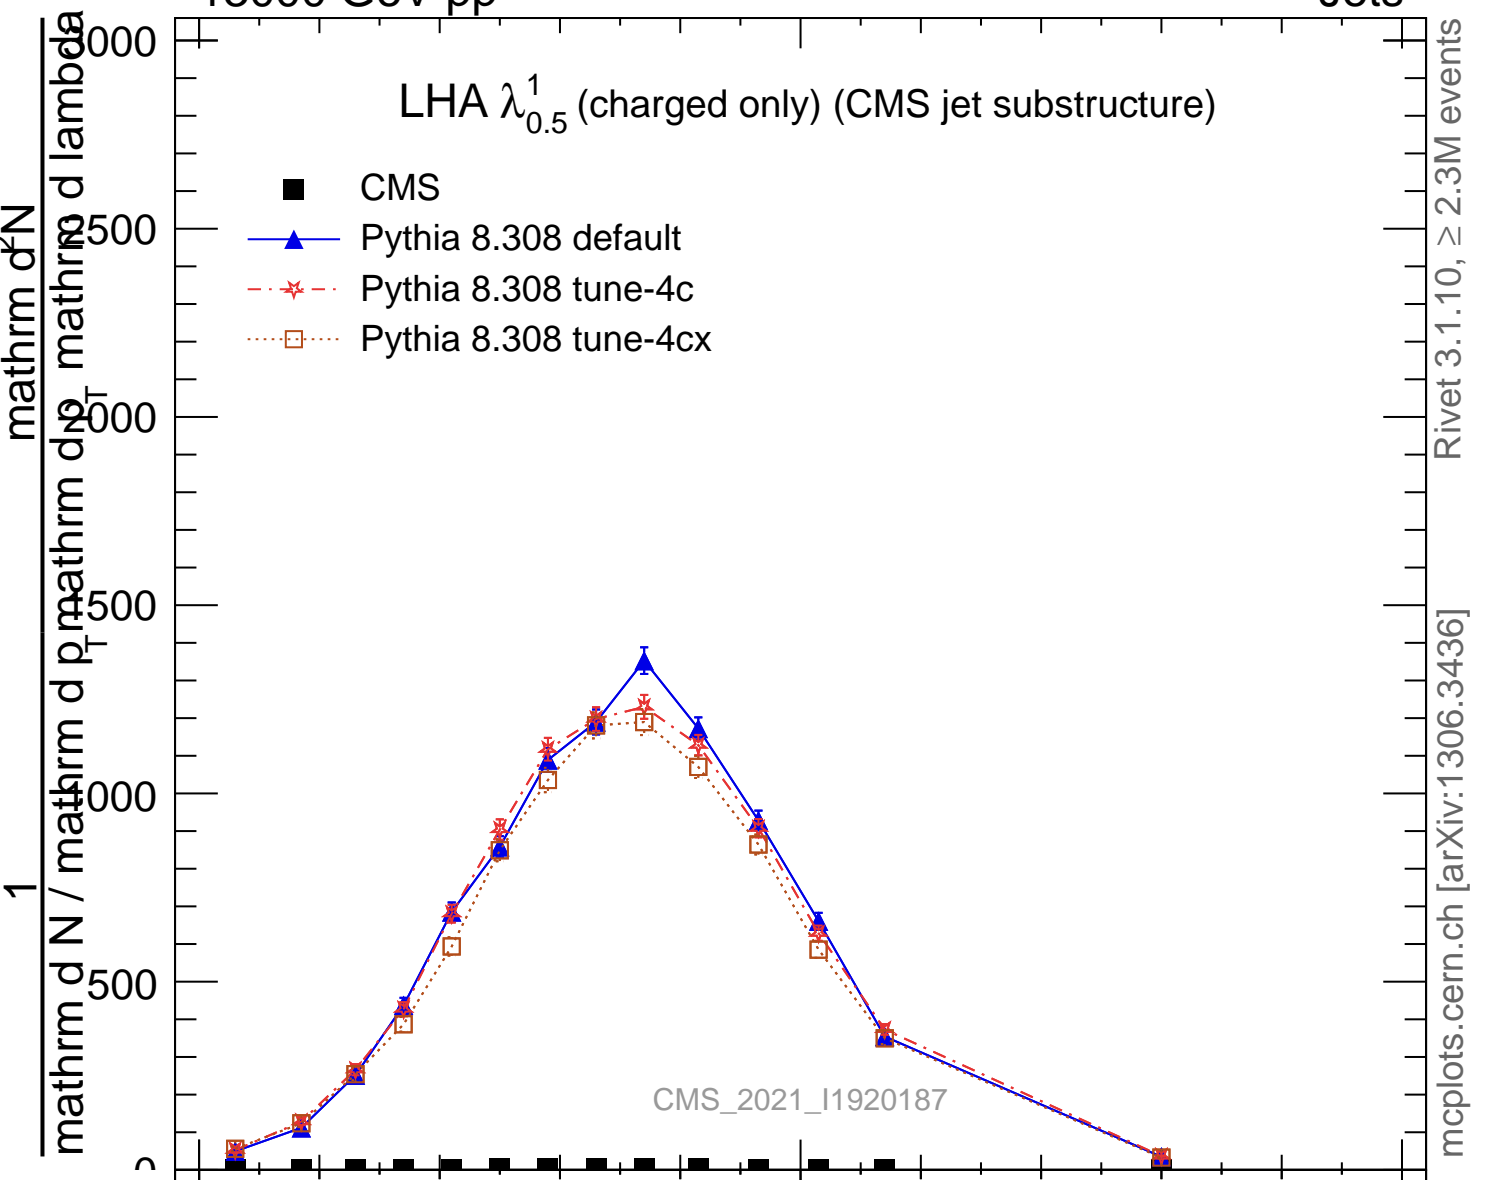

LHA $\lambda_{0.5}^1$ (charged only) (CMS jet substructure)

- CMS
- ▲ Pythia 8.308 default
- ✱ Pythia 8.308 tune-4c
- Pythia 8.308 tune-4cx

Rivet 3.1.10, $\geq 2.3M$ events

mcplots.cern.ch [arXiv:1306.3436]