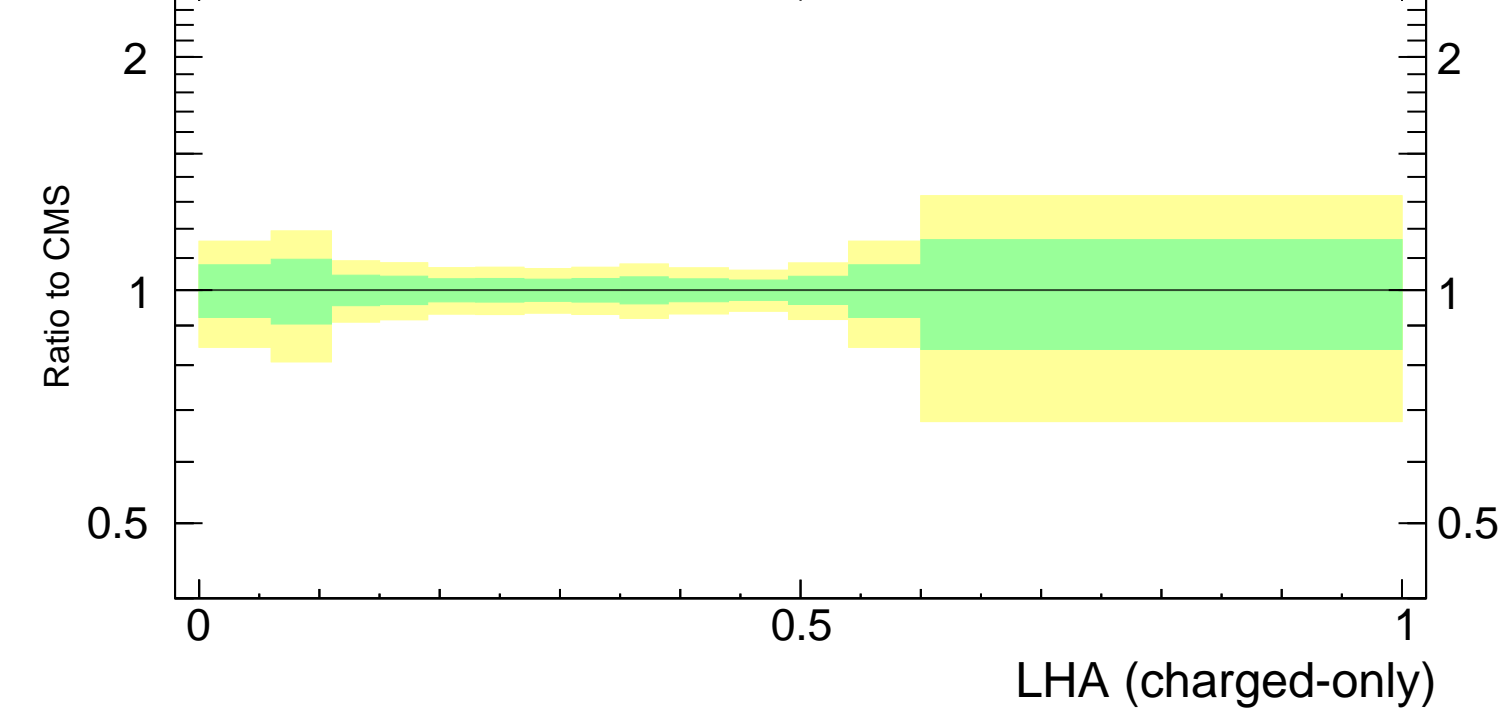

LHA $\lambda_{0.5}^1$ (charged only) (CMS jet substructure)

- CMS
- ▲ Pythia 8.308 default
- ✱ Pythia 8.308 tune-4c
- Pythia 8.308 tune-4cx

Rivet 3.1.10, $\geq 2.3M$ events

mcplots.cern.ch [arXiv:1306.3436]