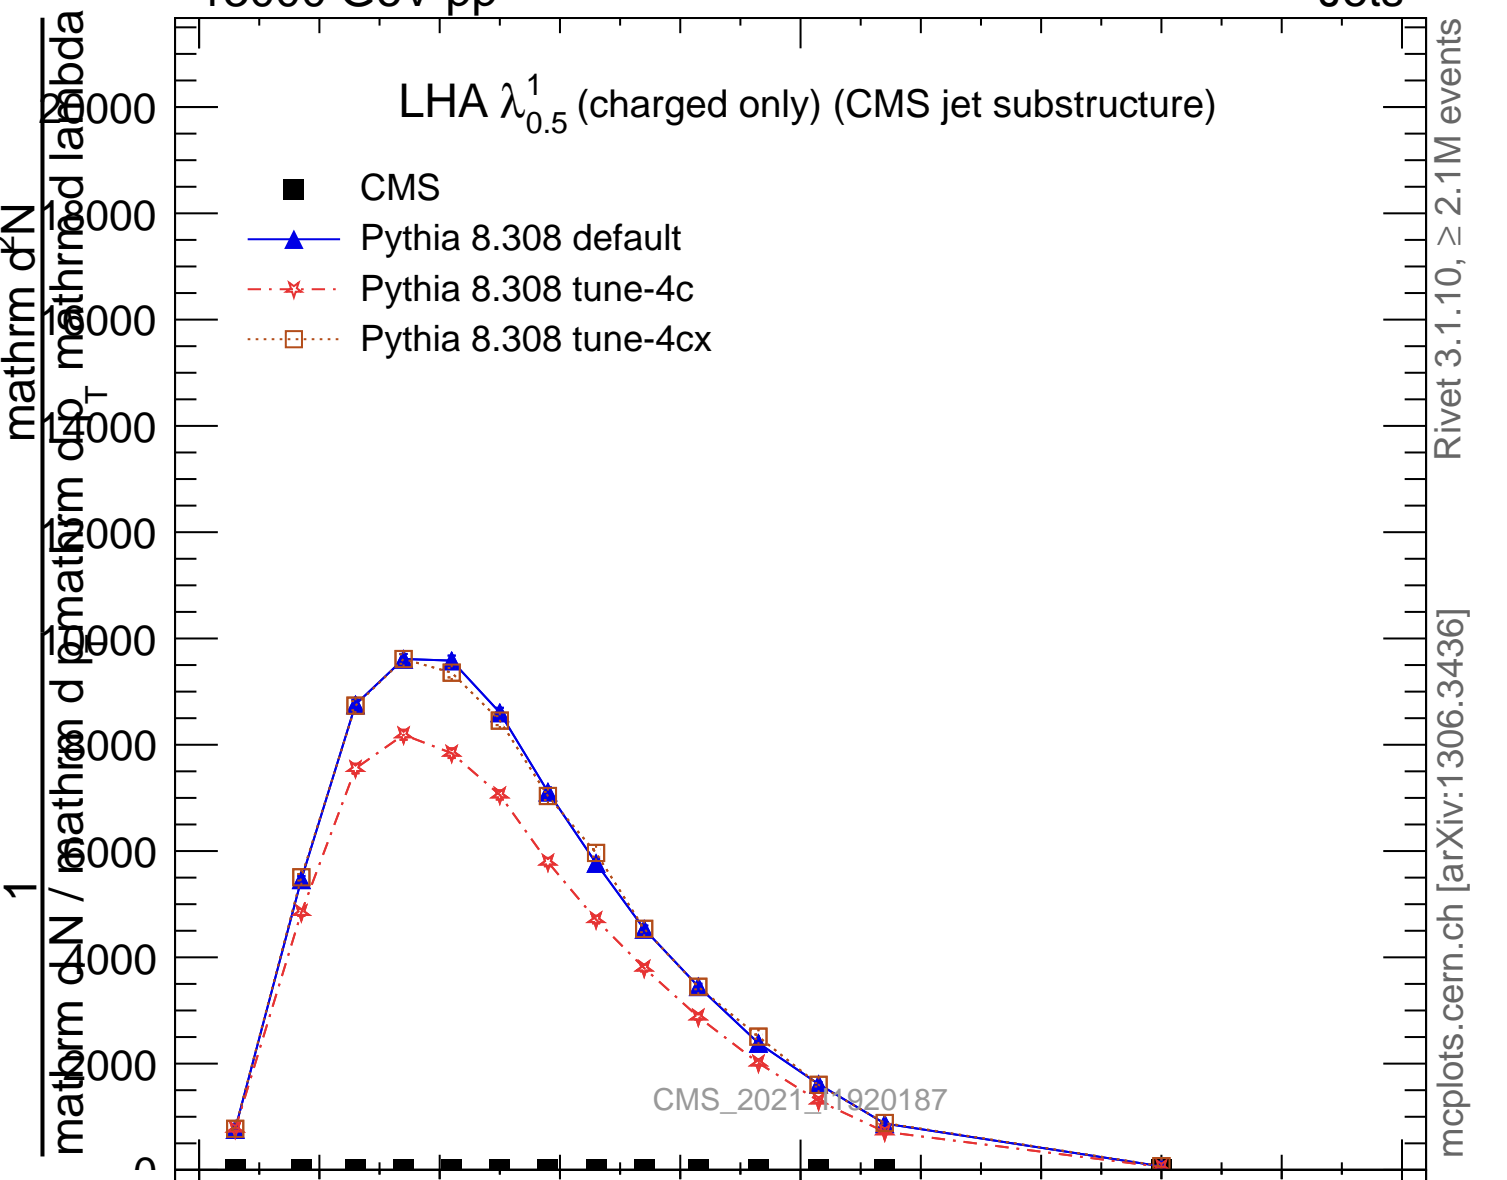

LHA $\lambda_{0.5}^1$ (charged only) (CMS jet substructure)

- CMS
- ▲ Pythia 8.308 default
- * Pythia 8.308 tune-4c
- Pythia 8.308 tune-4cx

mcplots.cern.ch [arXiv:1306.3436]

Rivet 3.1.10, $\geq 2.1M$ events