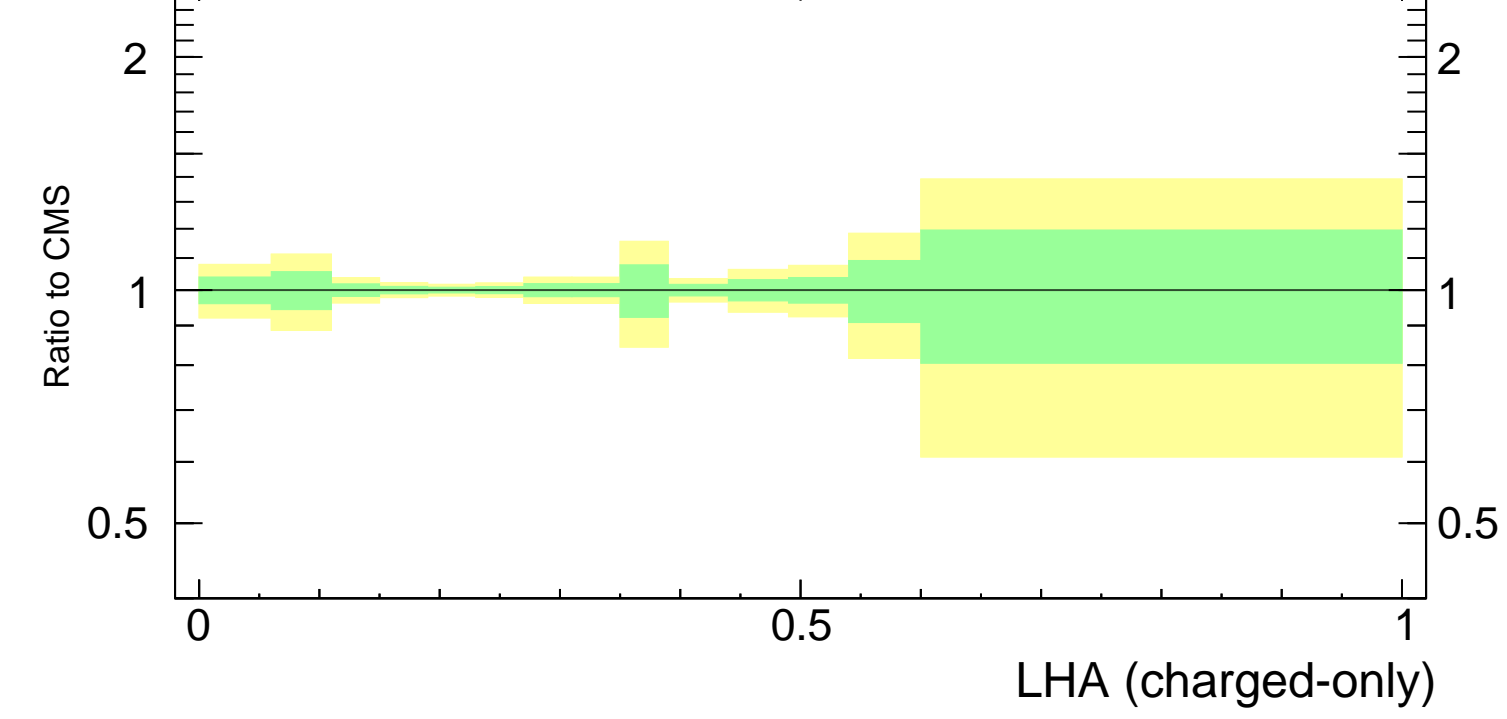

LHA $\lambda_{0.5}^1$ (charged only) (CMS jet substructure)

- CMS
- ▲ Pythia 8.308 default
- * Pythia 8.308 tune-4c
- Pythia 8.308 tune-4cx

mcplots.cern.ch [arXiv:1306.3436]

Rivet 3.1.10, $\geq 2.1M$ events