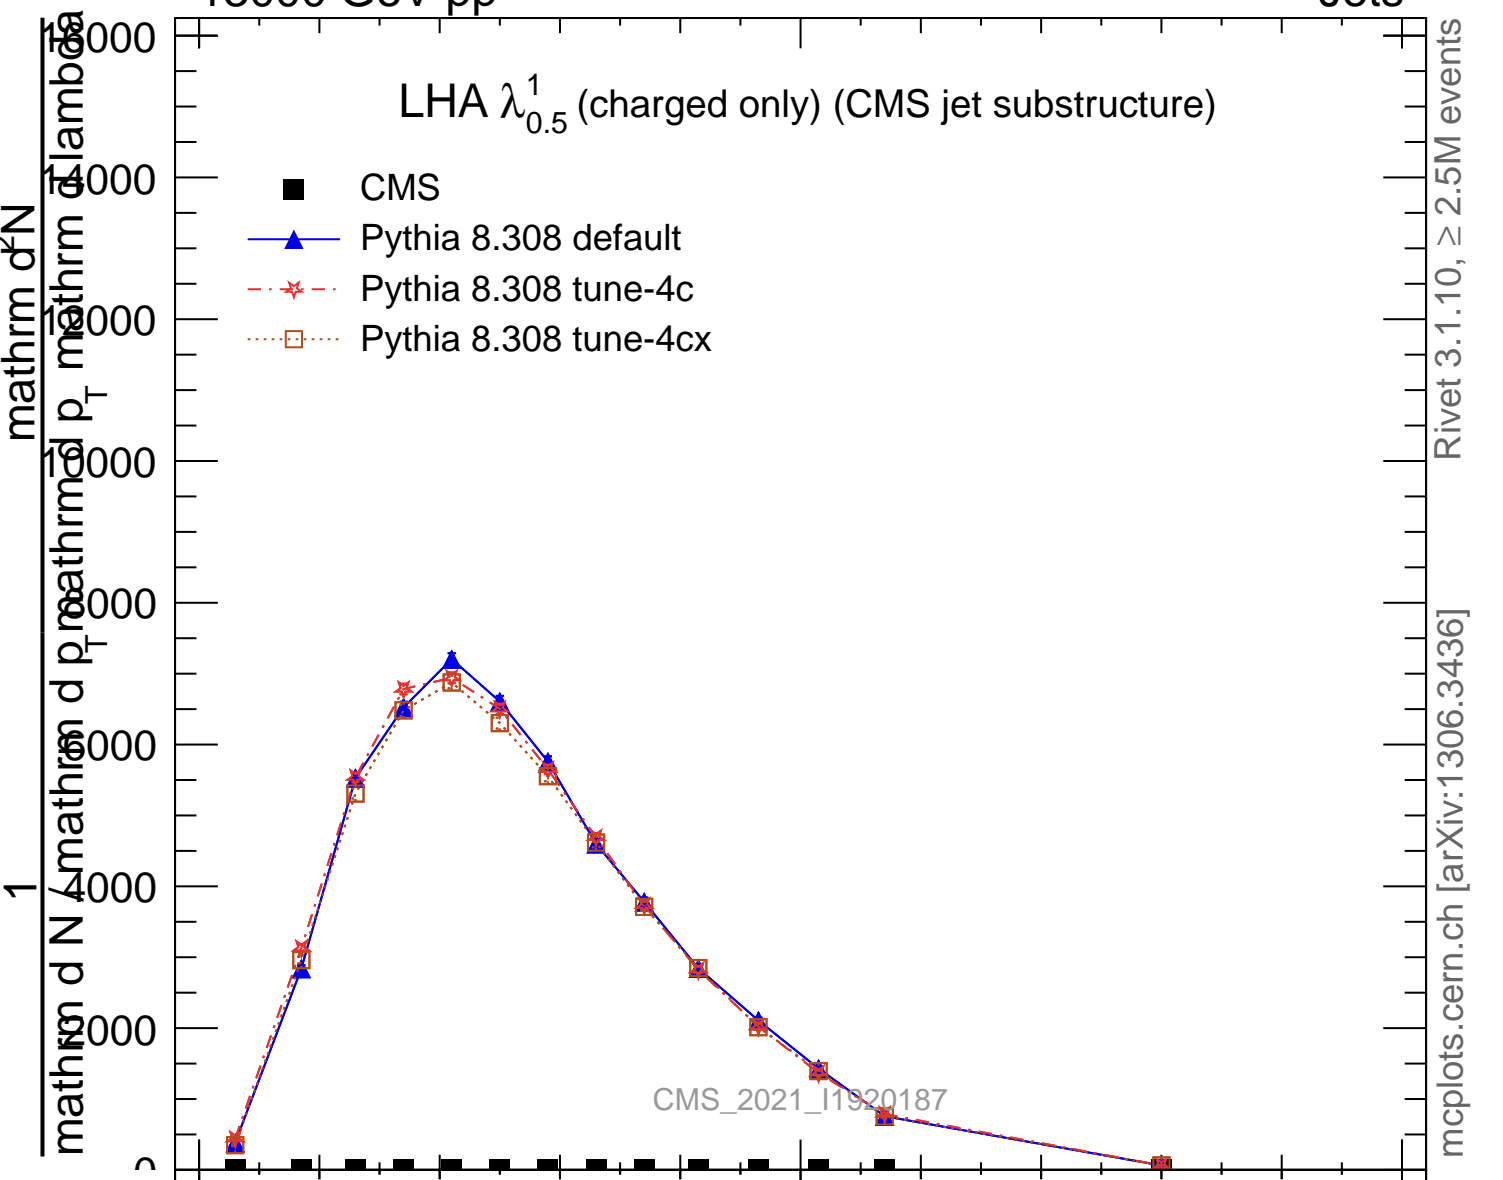

LHA $\lambda_{0.5}^1$ (charged only) (CMS jet substructure)

- CMS
- ▲ Pythia 8.308 default
- ✱ Pythia 8.308 tune-4c
- Pythia 8.308 tune-4cx

Rivet 3.1.10, $\geq 2.5M$ events
mcplots.cern.ch [arXiv:1306.3436]