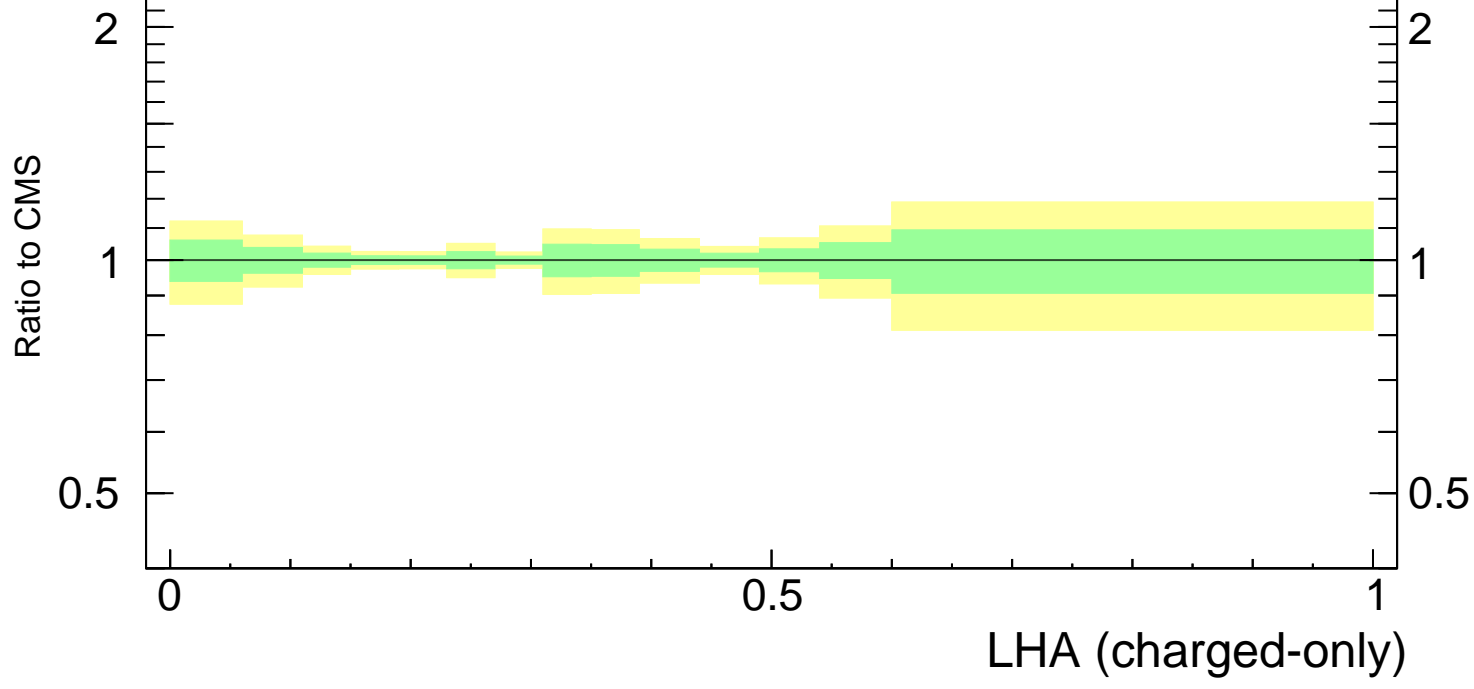

LHA $\lambda_{0.5}^1$ (charged only) (CMS jet substructure)

- CMS
- ▲ Pythia 8.308 default
- ✱ Pythia 8.308 tune-4c
- Pythia 8.308 tune-4cx

Rivet 3.1.10, $\geq 2.5M$ events
mcplots.cern.ch [arXiv:1306.3436]