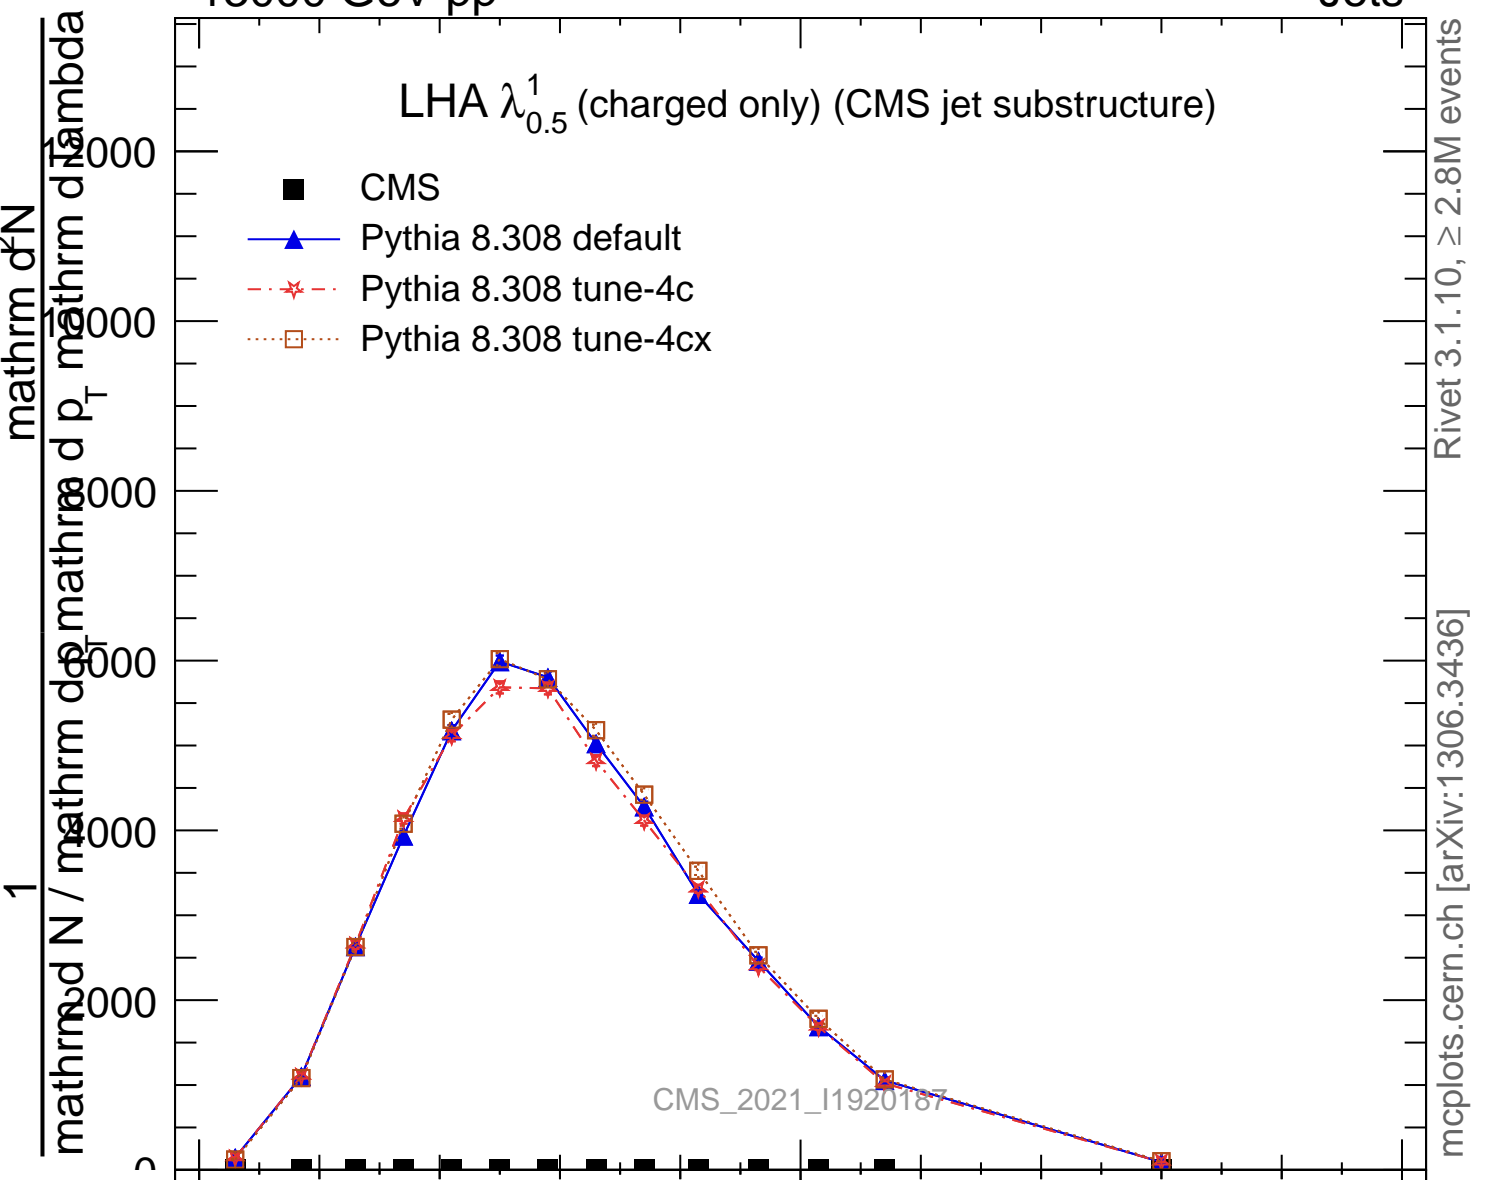

LHA  $\lambda_{0.5}^1$  (charged only) (CMS jet substructure)

- CMS
- ▲ Pythia 8.308 default
- ★ Pythia 8.308 tune-4c
- Pythia 8.308 tune-4cx

mcplots.cern.ch [arXiv:1306.3436]

2

1

0.5

0.5

1

2

Rivet 3.1.10, ≥ 2.8M events