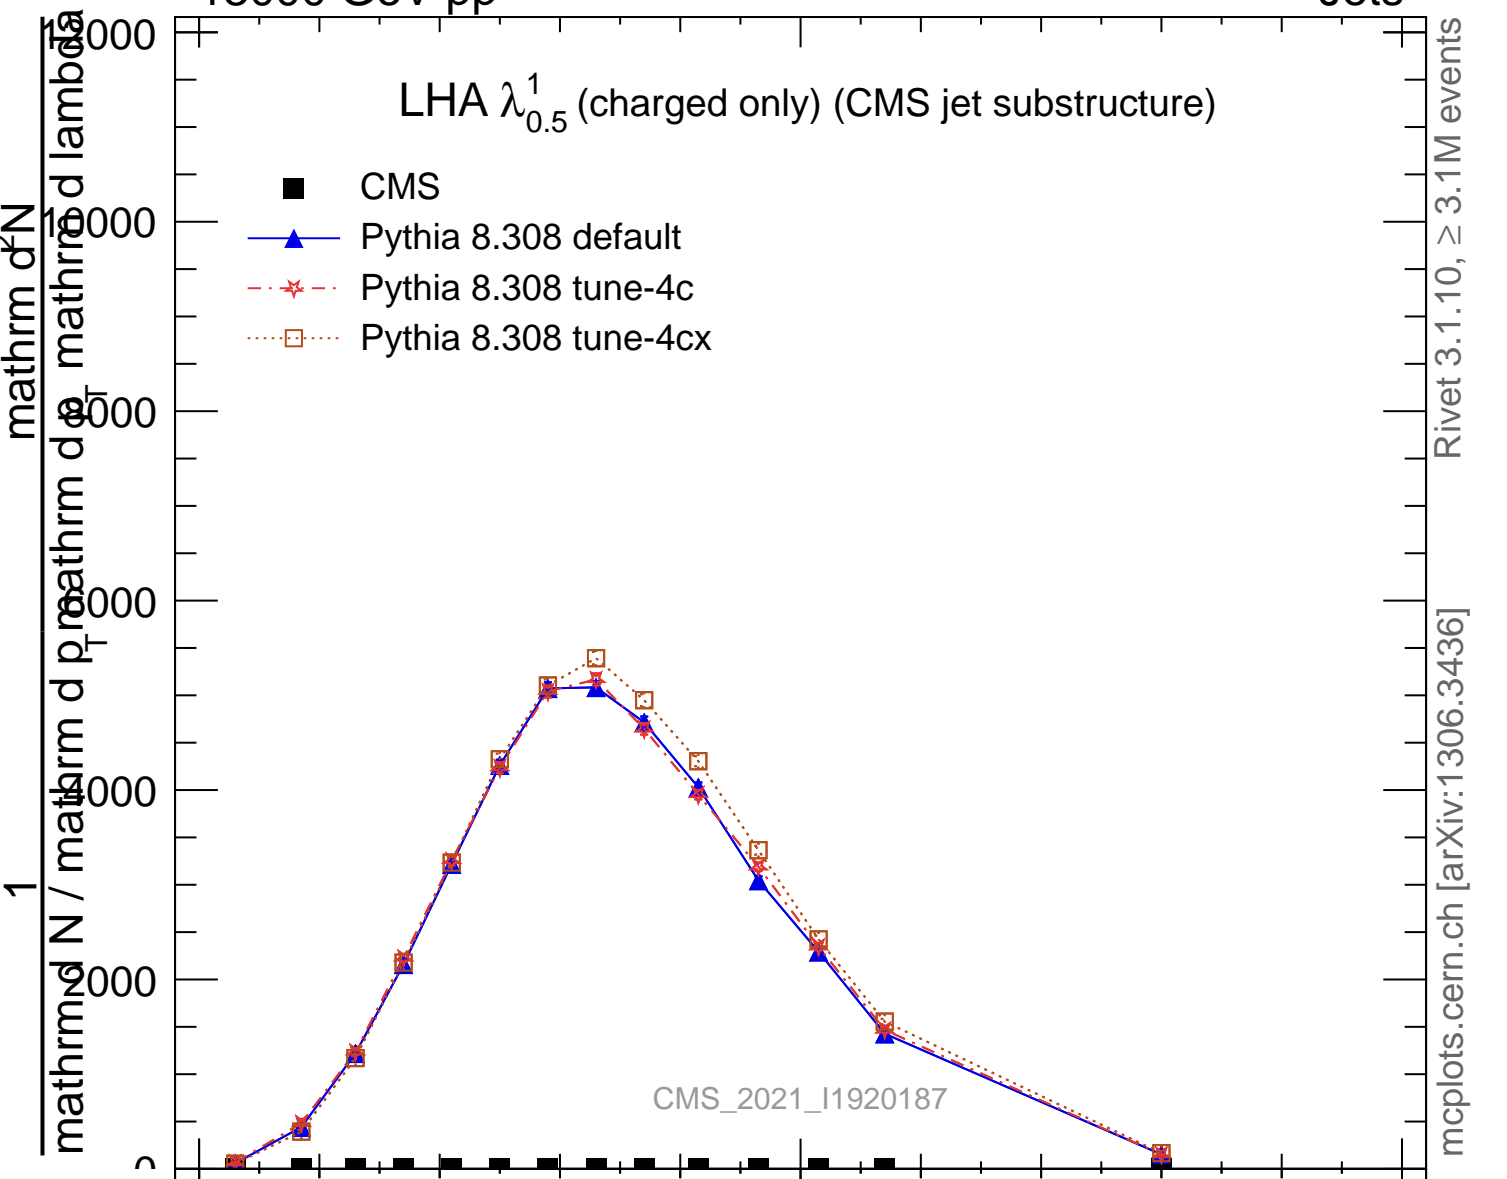

LHA $\lambda_{0.5}^1$ (charged only) (CMS jet substructure)

- CMS
- ▲ Pythia 8.308 default
- ★ Pythia 8.308 tune-4c
- Pythia 8.308 tune-4cx

Rivet 3.1.10, ≥ 3.1M events
mcplots.cern.ch [arXiv:1306.3436]