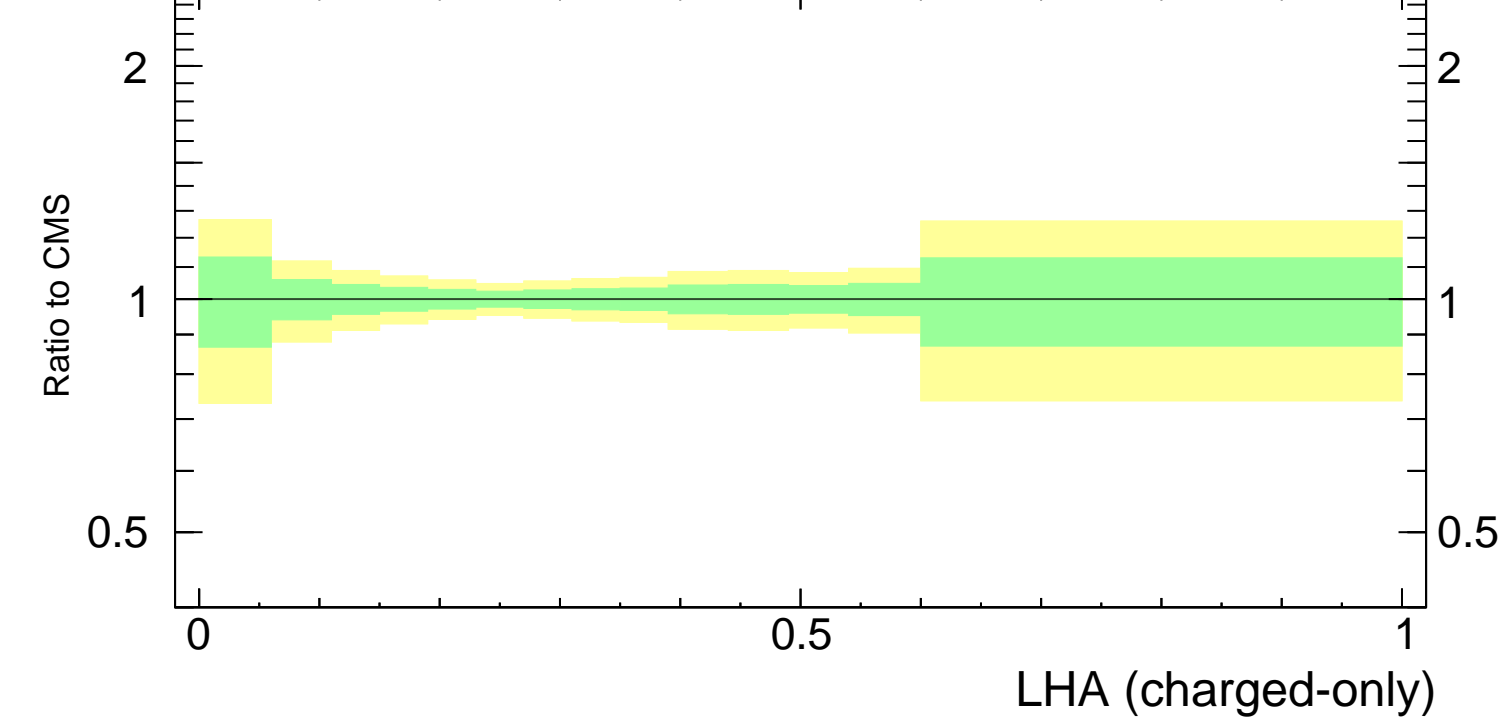

LHA $\lambda_{0.5}^1$ (charged only) (CMS jet substructure)

- CMS
- ▲ Pythia 8.308 default
- ★ Pythia 8.308 tune-4c
- Pythia 8.308 tune-4cx

Rivet 3.1.10, ≥ 3.1M events
mcplots.cern.ch [arXiv:1306.3436]