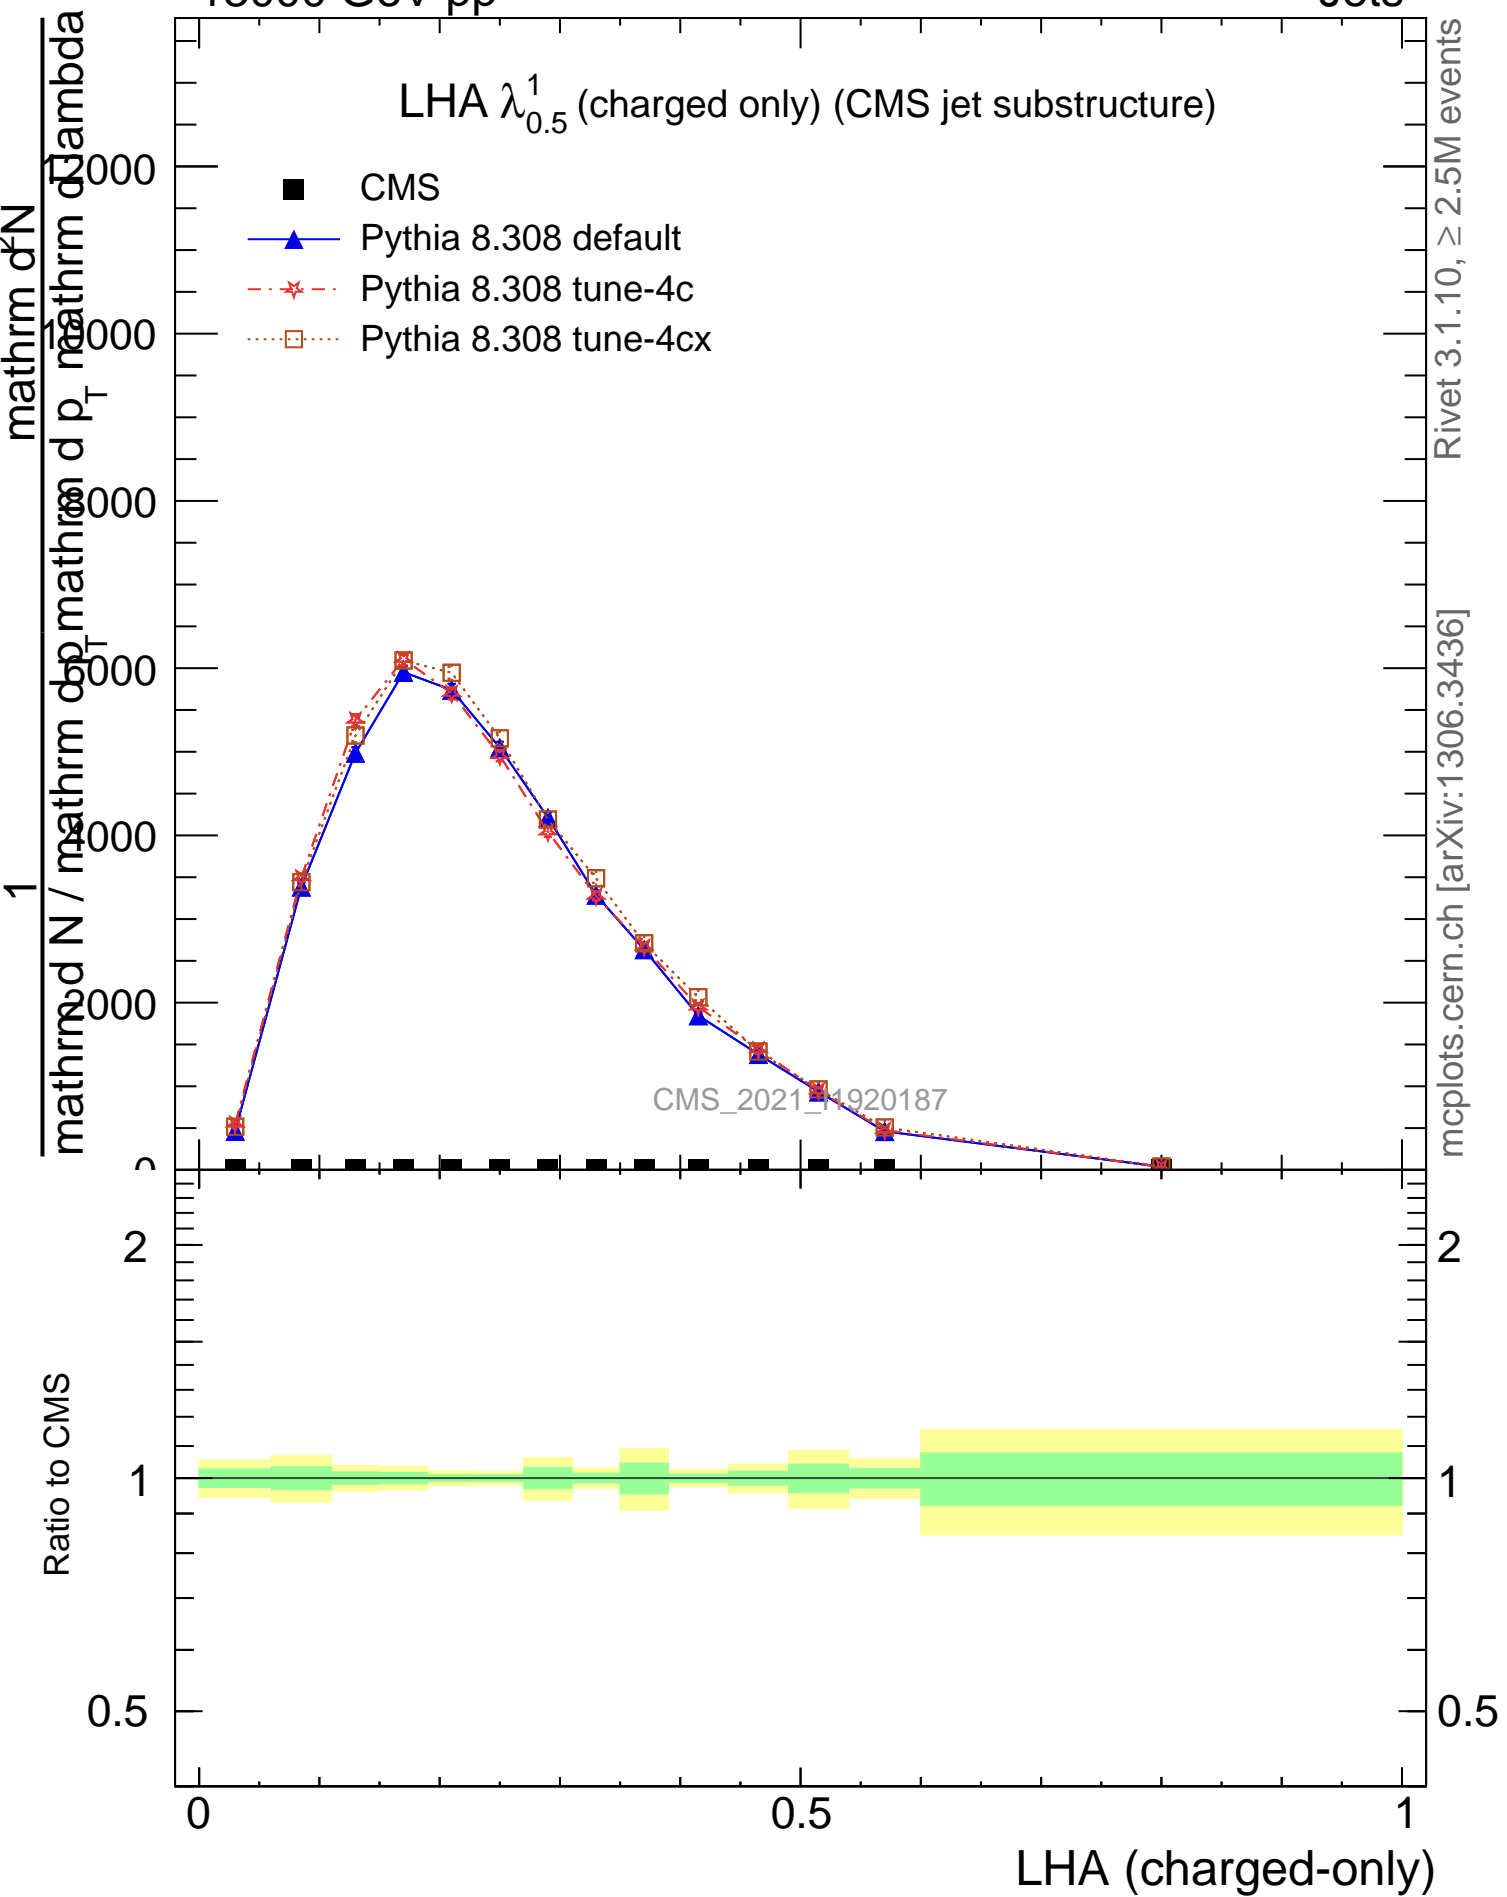

LHA $\lambda_{0.5}^1$ (charged only) (CMS jet substructure)

- CMS
- ▲ Pythia 8.308 default
- ★ Pythia 8.308 tune-4c
- Pythia 8.308 tune-4cx

CMS_2021_1920187

mcplots.cern.ch [arXiv:1306.3436]

Rivet 3.1.10, $\geq 2.5M$ events