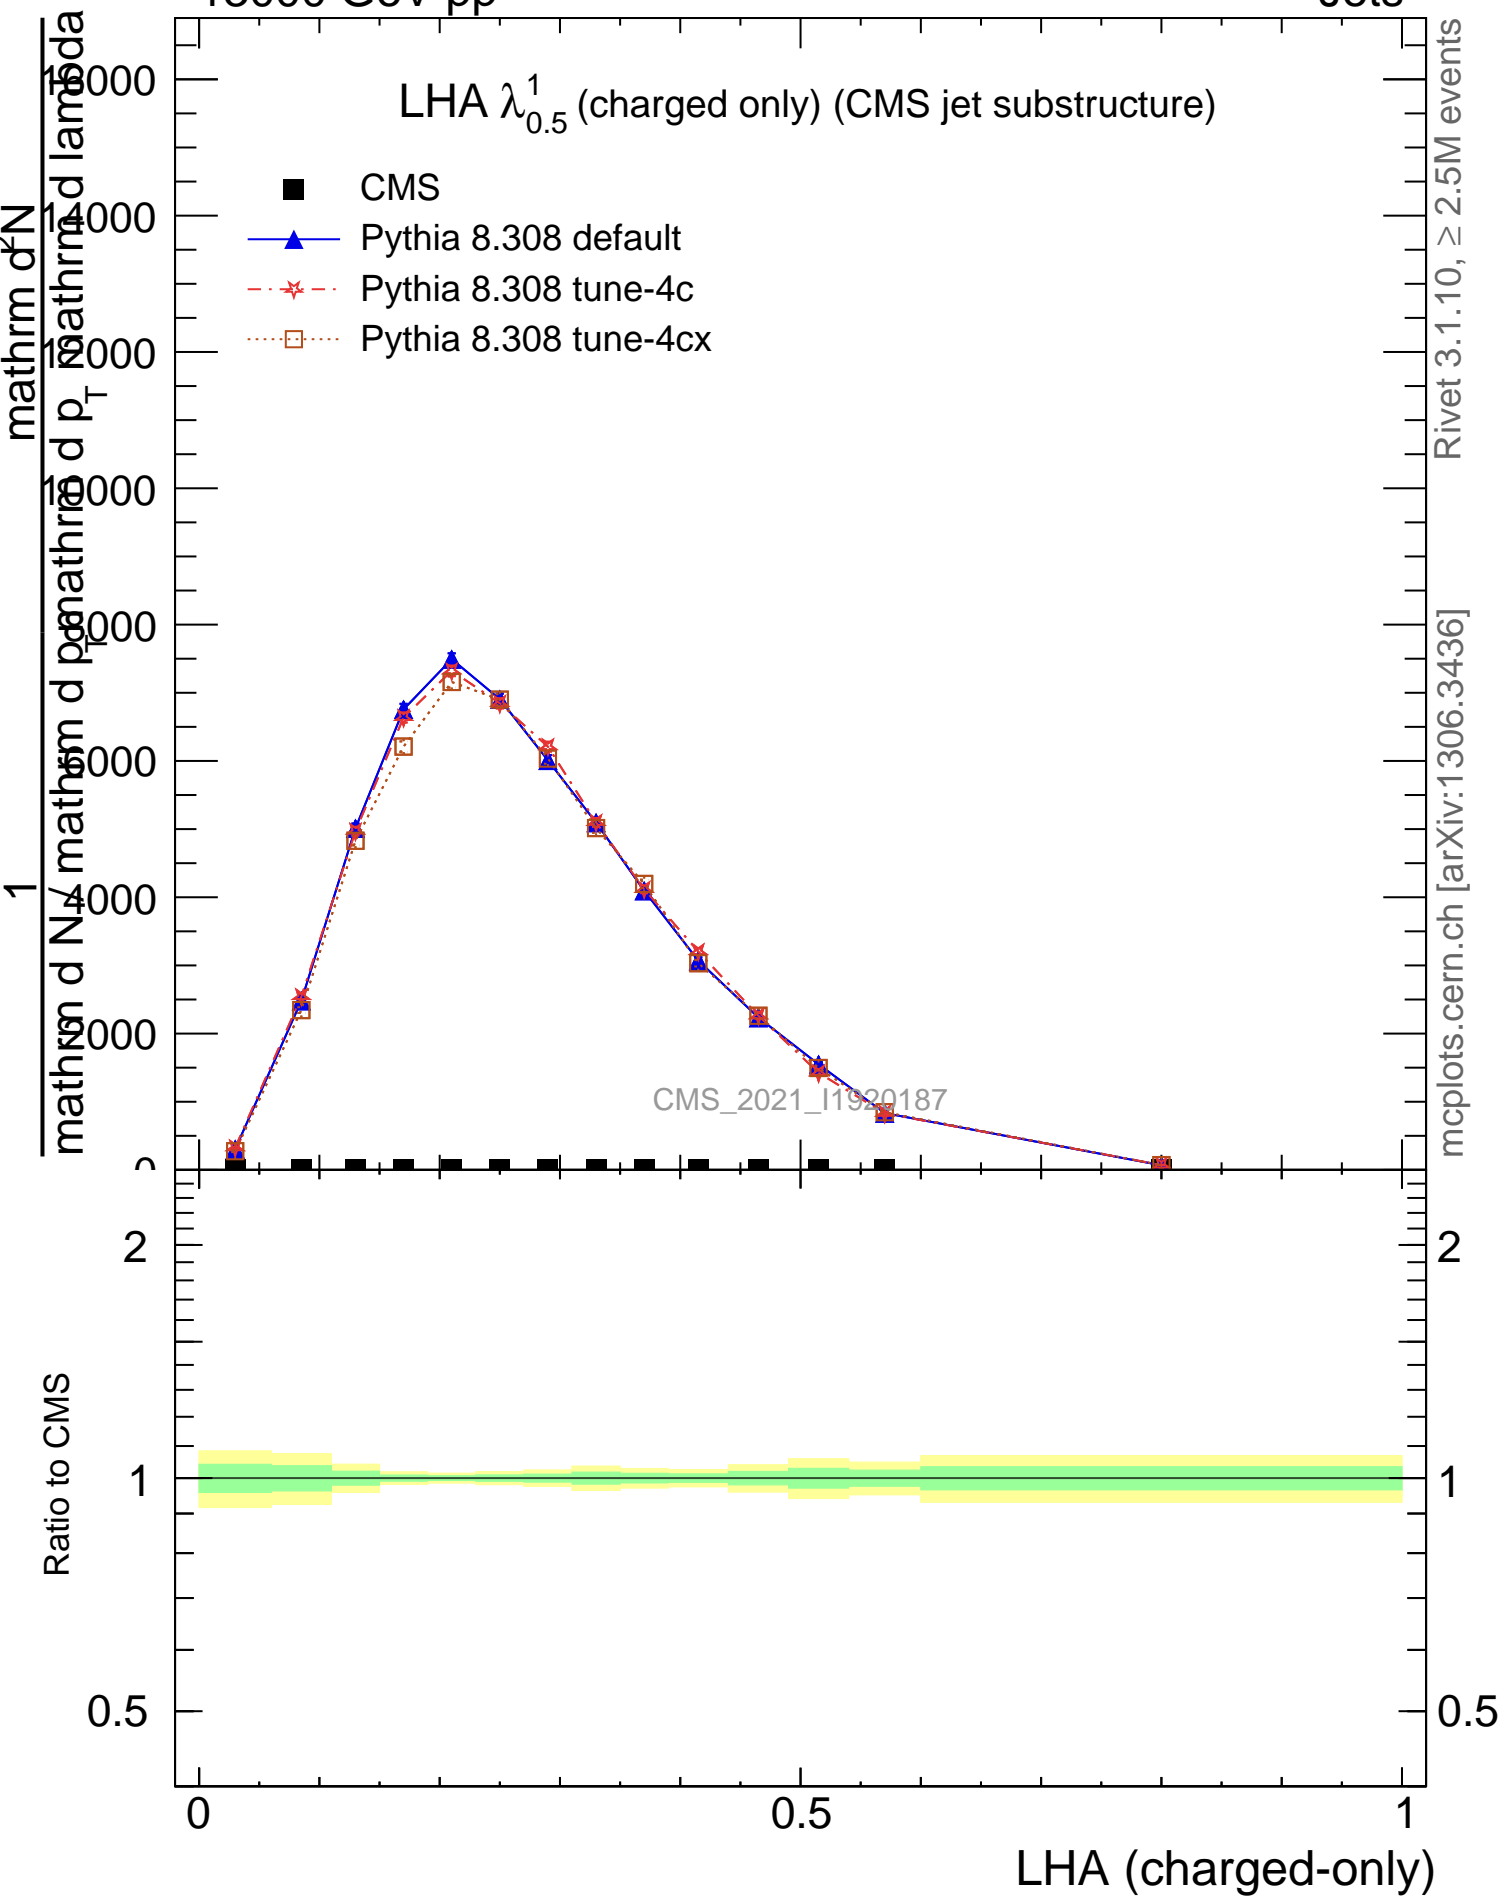

LHA $\lambda_{0.5}^1$ (charged only) (CMS jet substructure)

- CMS
- ▲ Pythia 8.308 default
- ✱ Pythia 8.308 tune-4c
- Pythia 8.308 tune-4cx

CMS_2021_11920187

mcplots.cern.ch [arXiv:1306.3436]

Rivet 3.1.10, $\geq 2.5M$ events