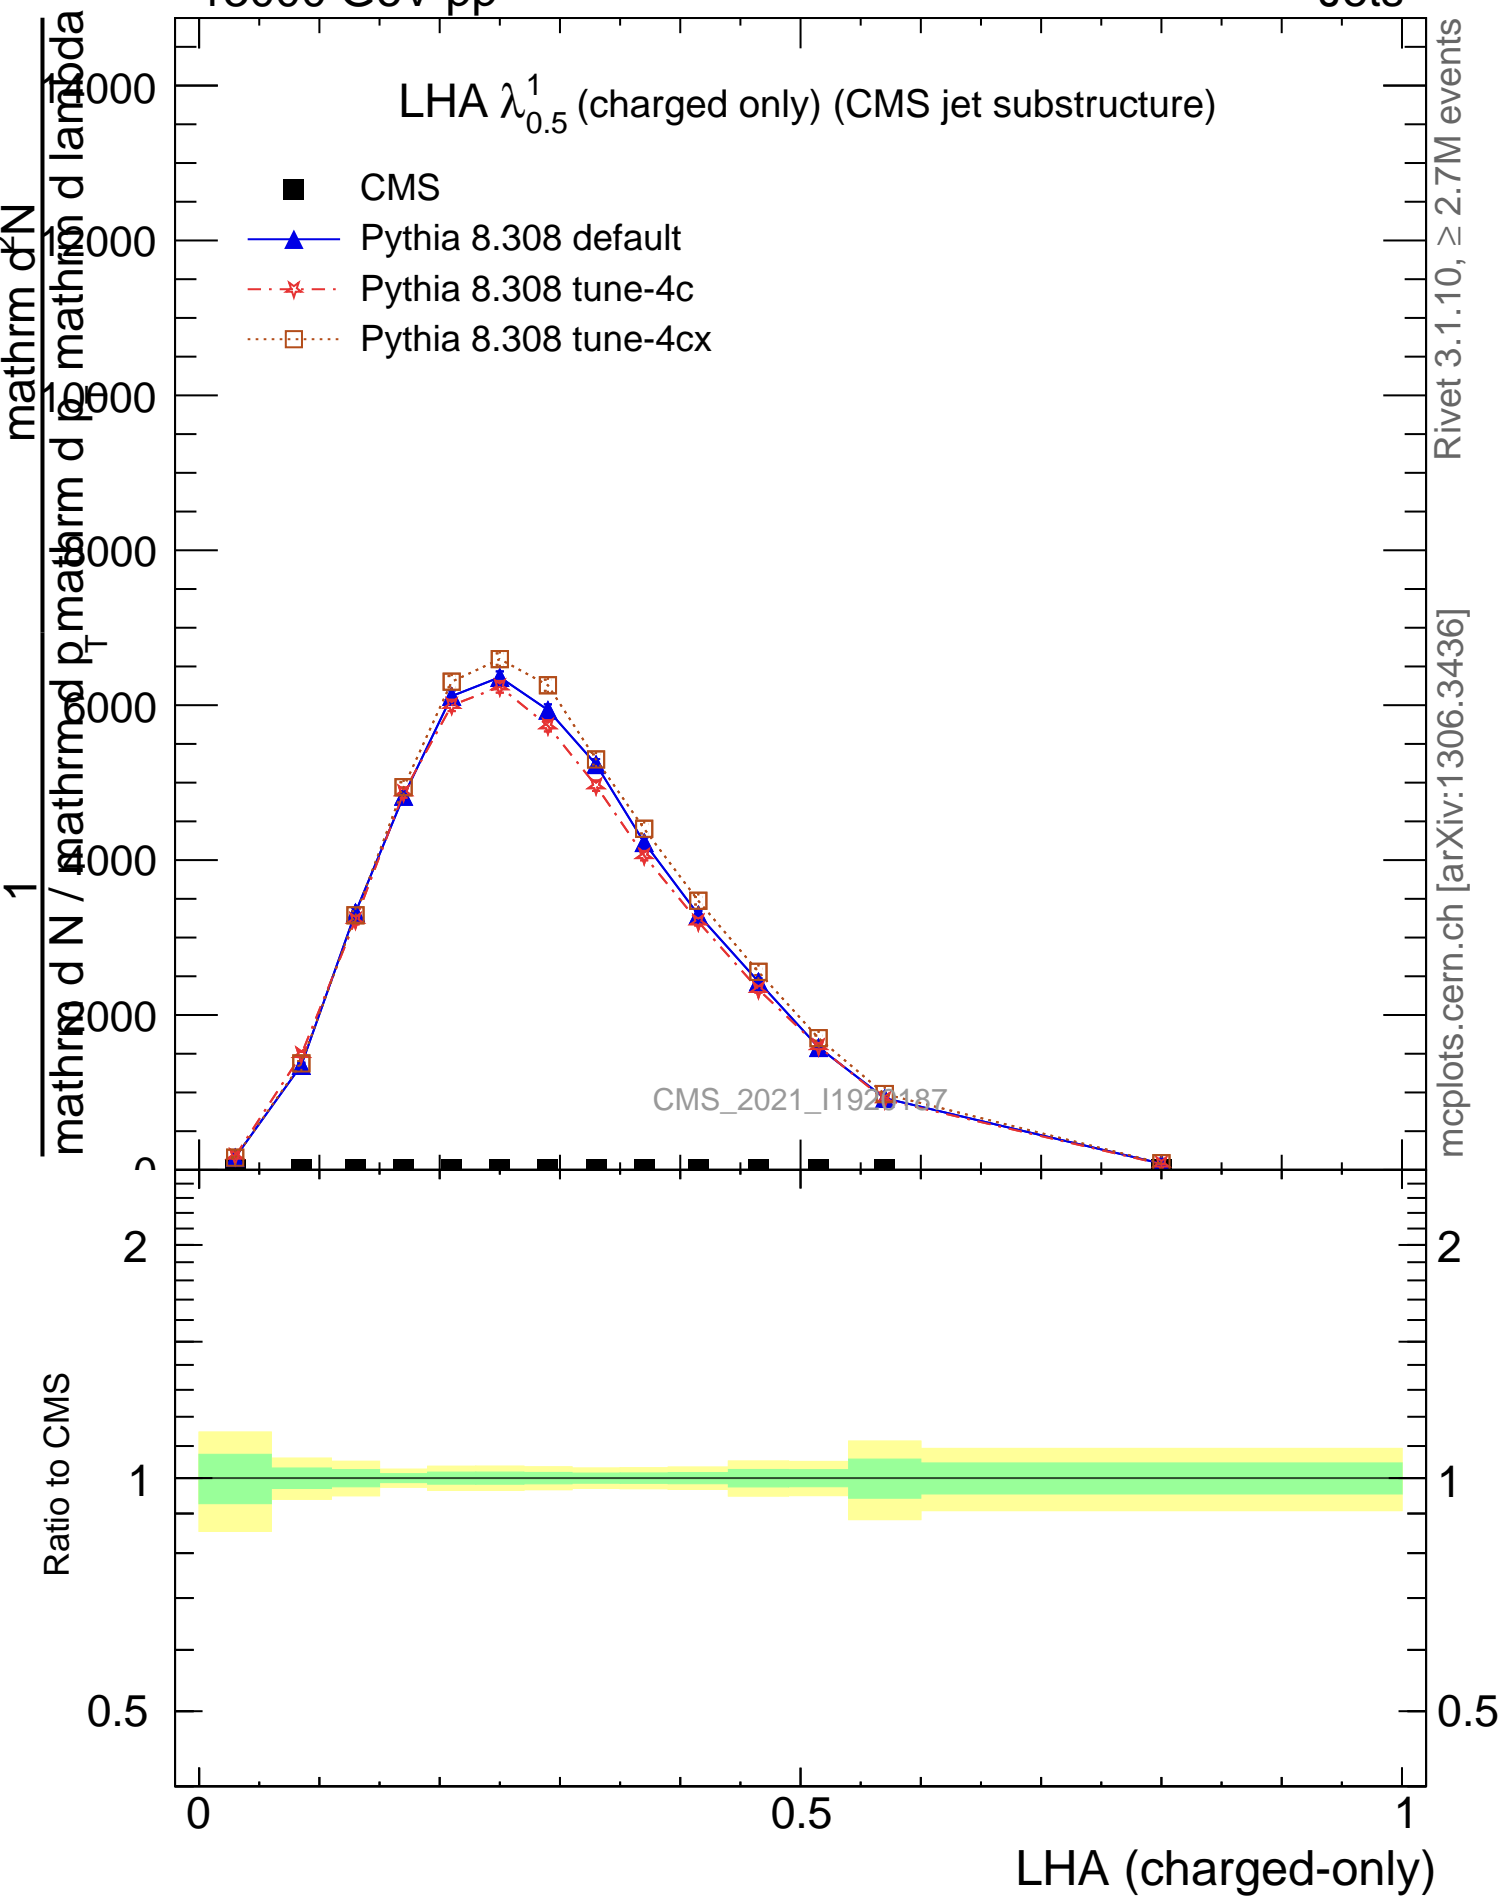

LHA  $\lambda_{0.5}^1$  (charged only) (CMS jet substructure)

- CMS
- ▲ Pythia 8.308 default
- ★ Pythia 8.308 tune-4c
- Pythia 8.308 tune-4cx

CMS\_2021\_I192487

Rivet 3.1.10,  $\geq 2.7M$  events  
mcplots.cern.ch [arXiv:1306.3436]