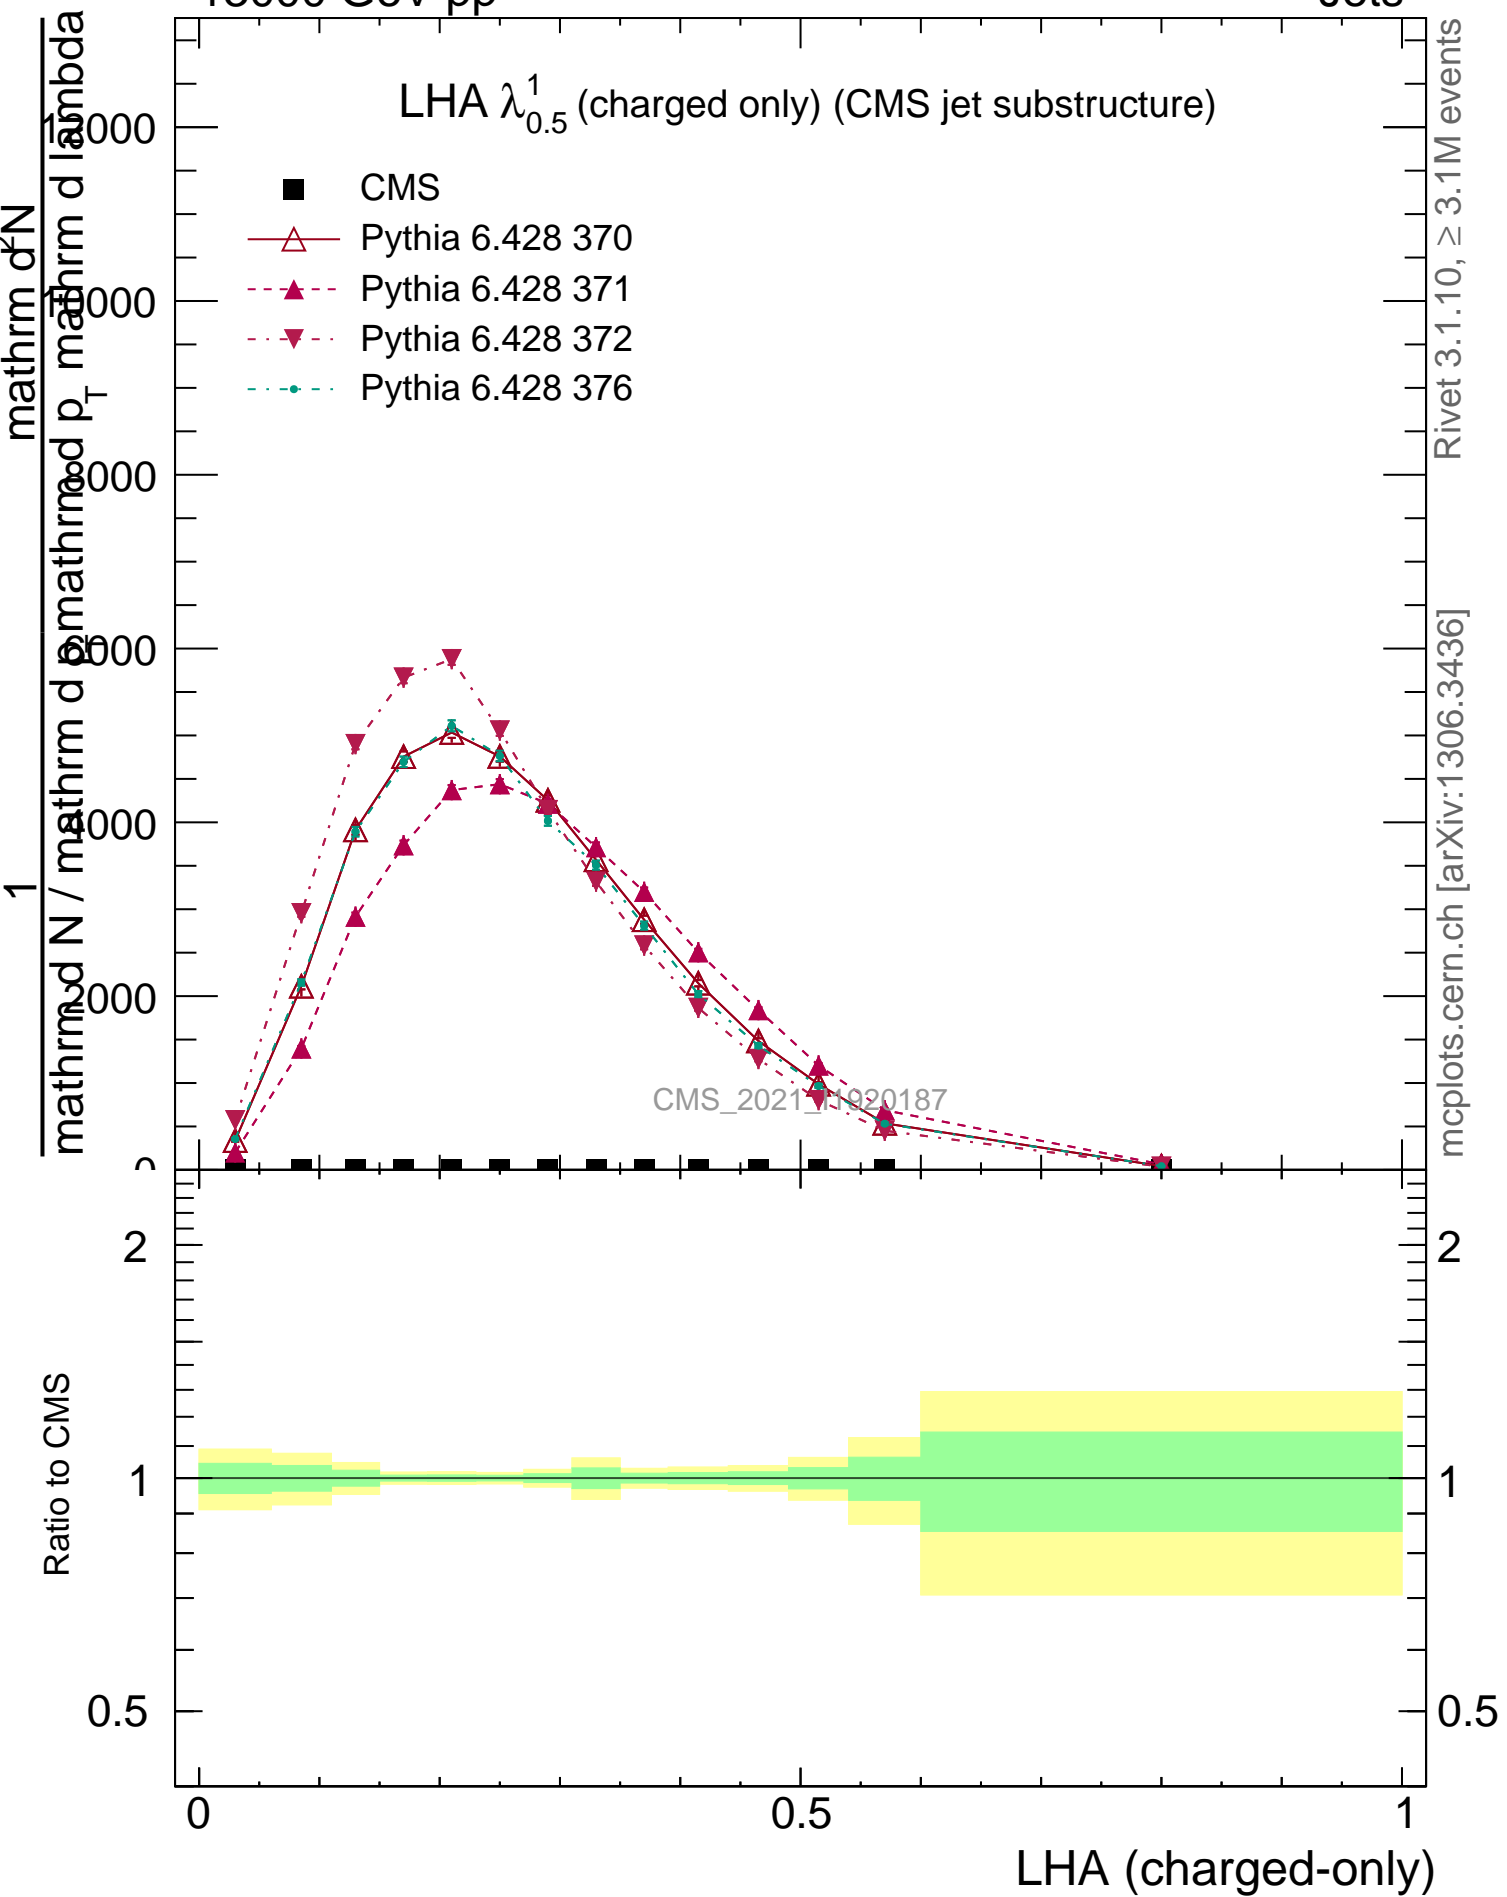

LHA  $\lambda_{0.5}^1$  (charged only) (CMS jet substructure)

- CMS
- △— Pythia 6.428 370
- -▲- - Pythia 6.428 371
- -▼- - Pythia 6.428 372
- ···●··· Pythia 6.428 376

mcplots.cern.ch [arXiv:1306.3436]

Rivet 3.1.10,  $\geq 3.1M$  events