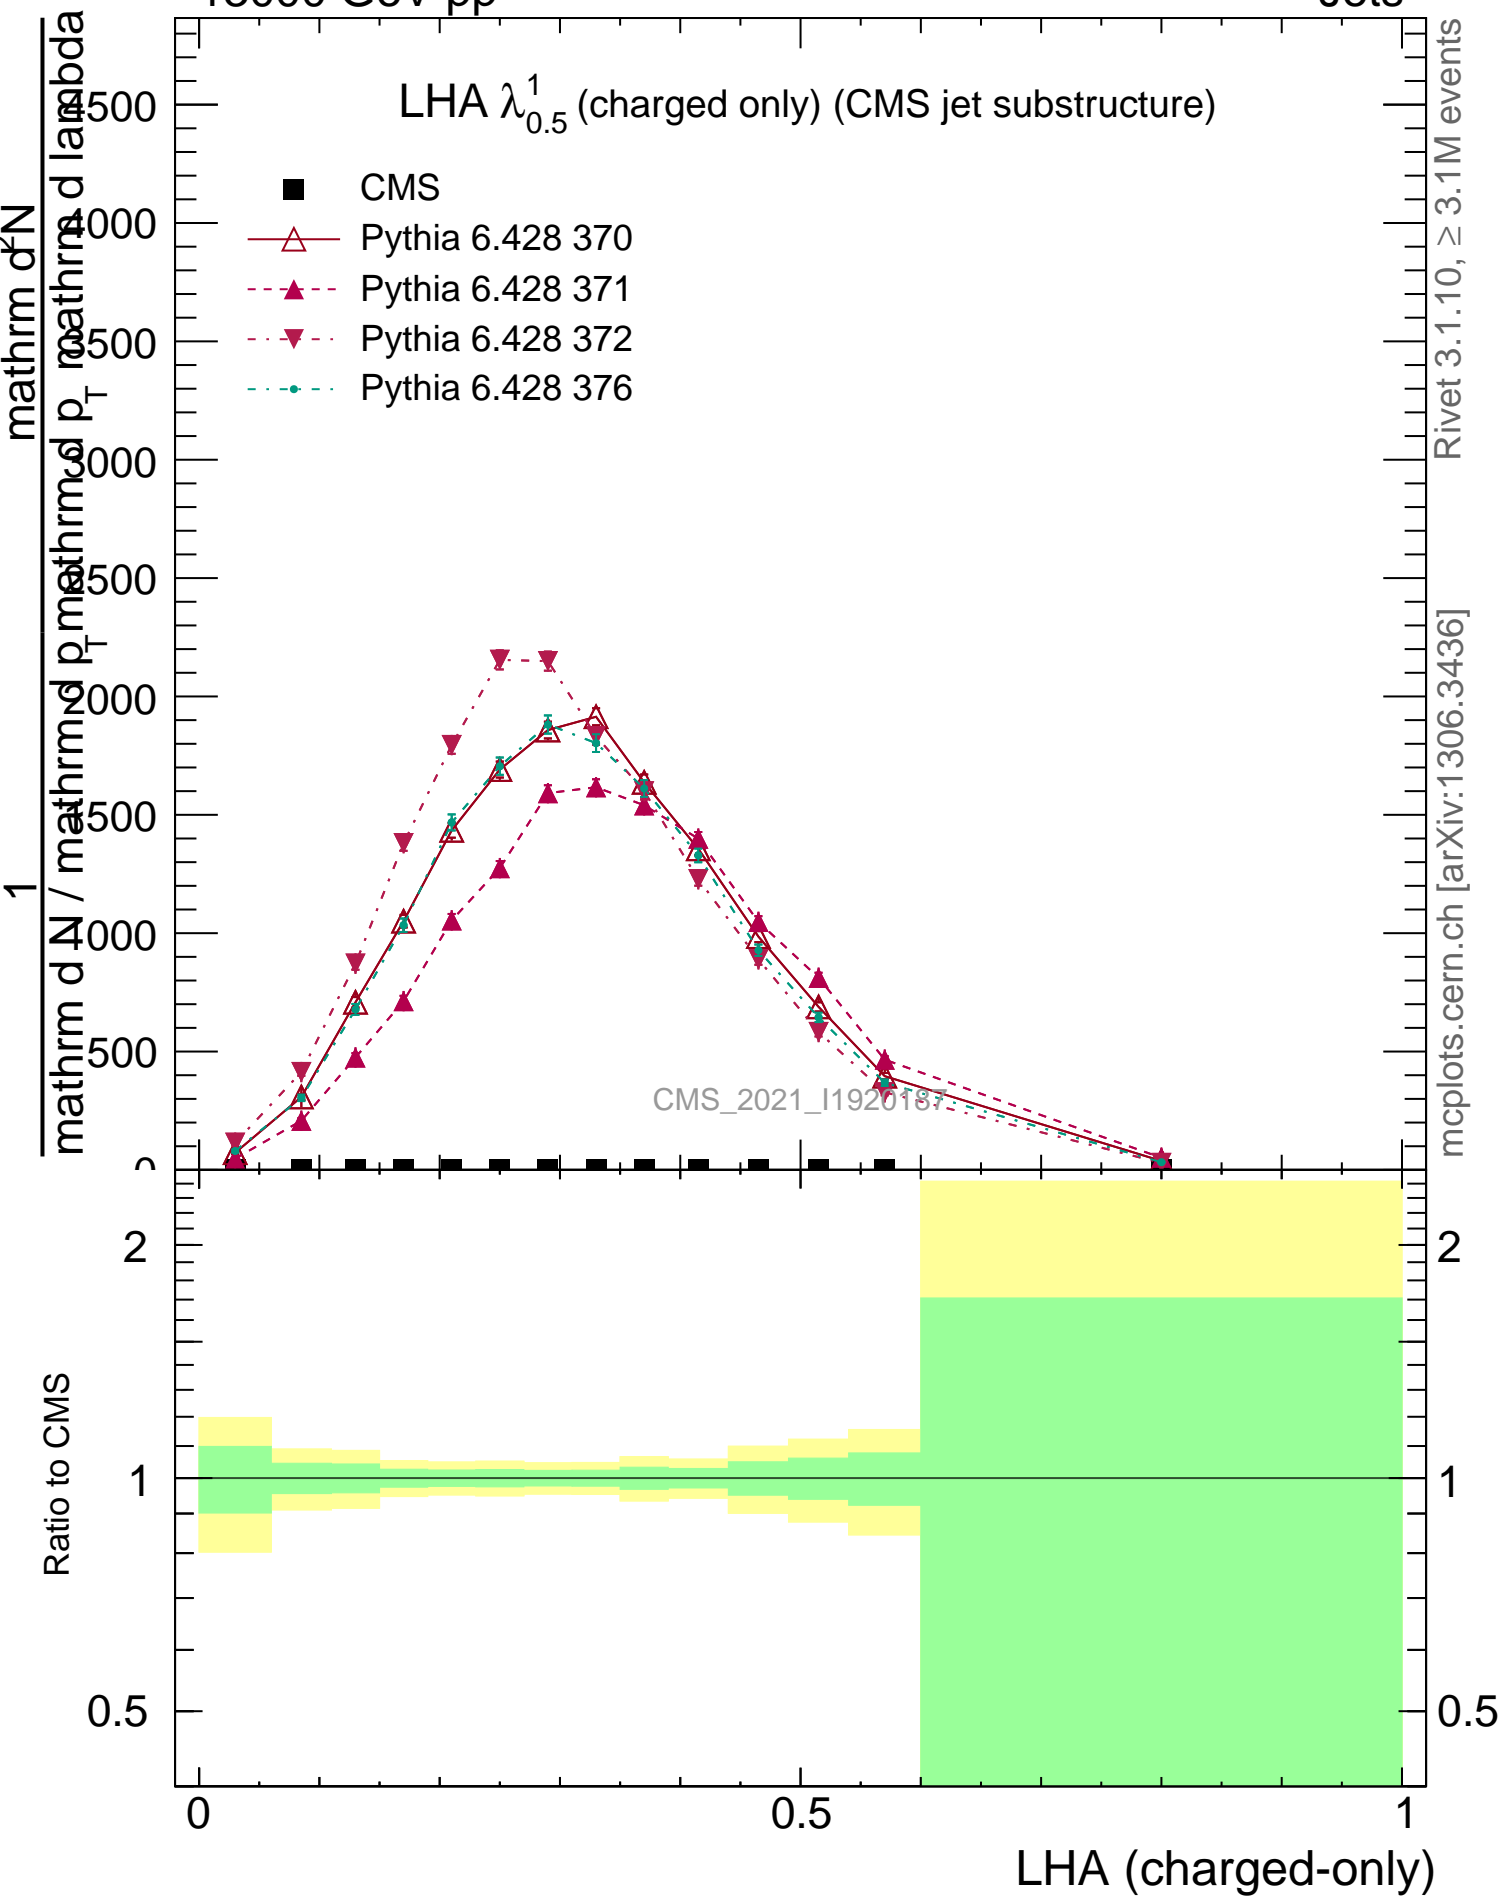

LHA $\lambda_{0.5}^1$ (charged only) (CMS jet substructure)

- CMS
- △— Pythia 6.428 370
- -▲- - Pythia 6.428 371
- -▼- - Pythia 6.428 372
- ···◆··· Pythia 6.428 376

mcplots.cern.ch [arXiv:1306.3436]

Rivet 3.1.10, ≥ 3.1M events

LHA (charged-only)