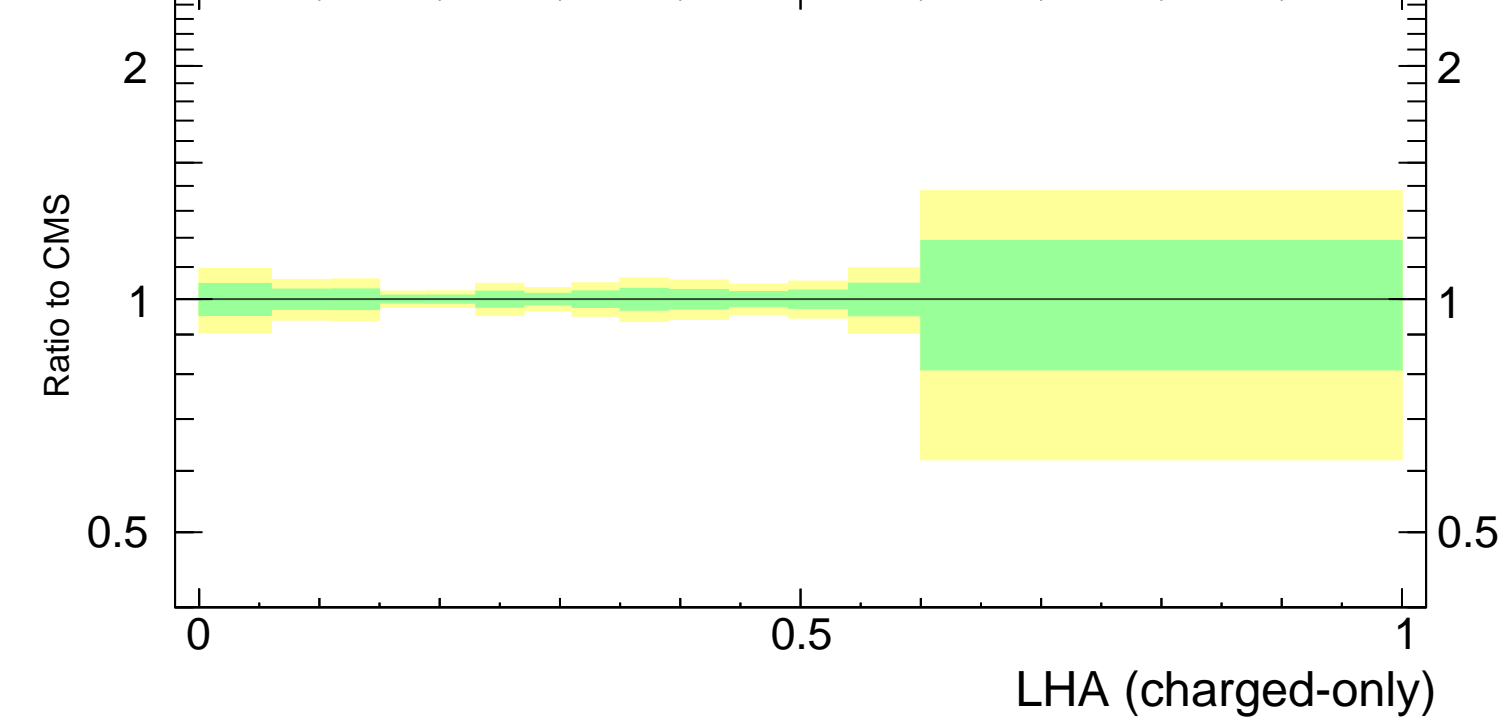

LHA $\lambda_{0.5}^1$ (charged only) (CMS jet substructure)

- CMS
- △— Pythia 6.428 370
- - * - - Pythia 6.428 378
- - * - - Pythia 6.428 379

Rivet 3.1.10, ≥ 2.6M events
mcplots.cern.ch [arXiv:1306.3436]