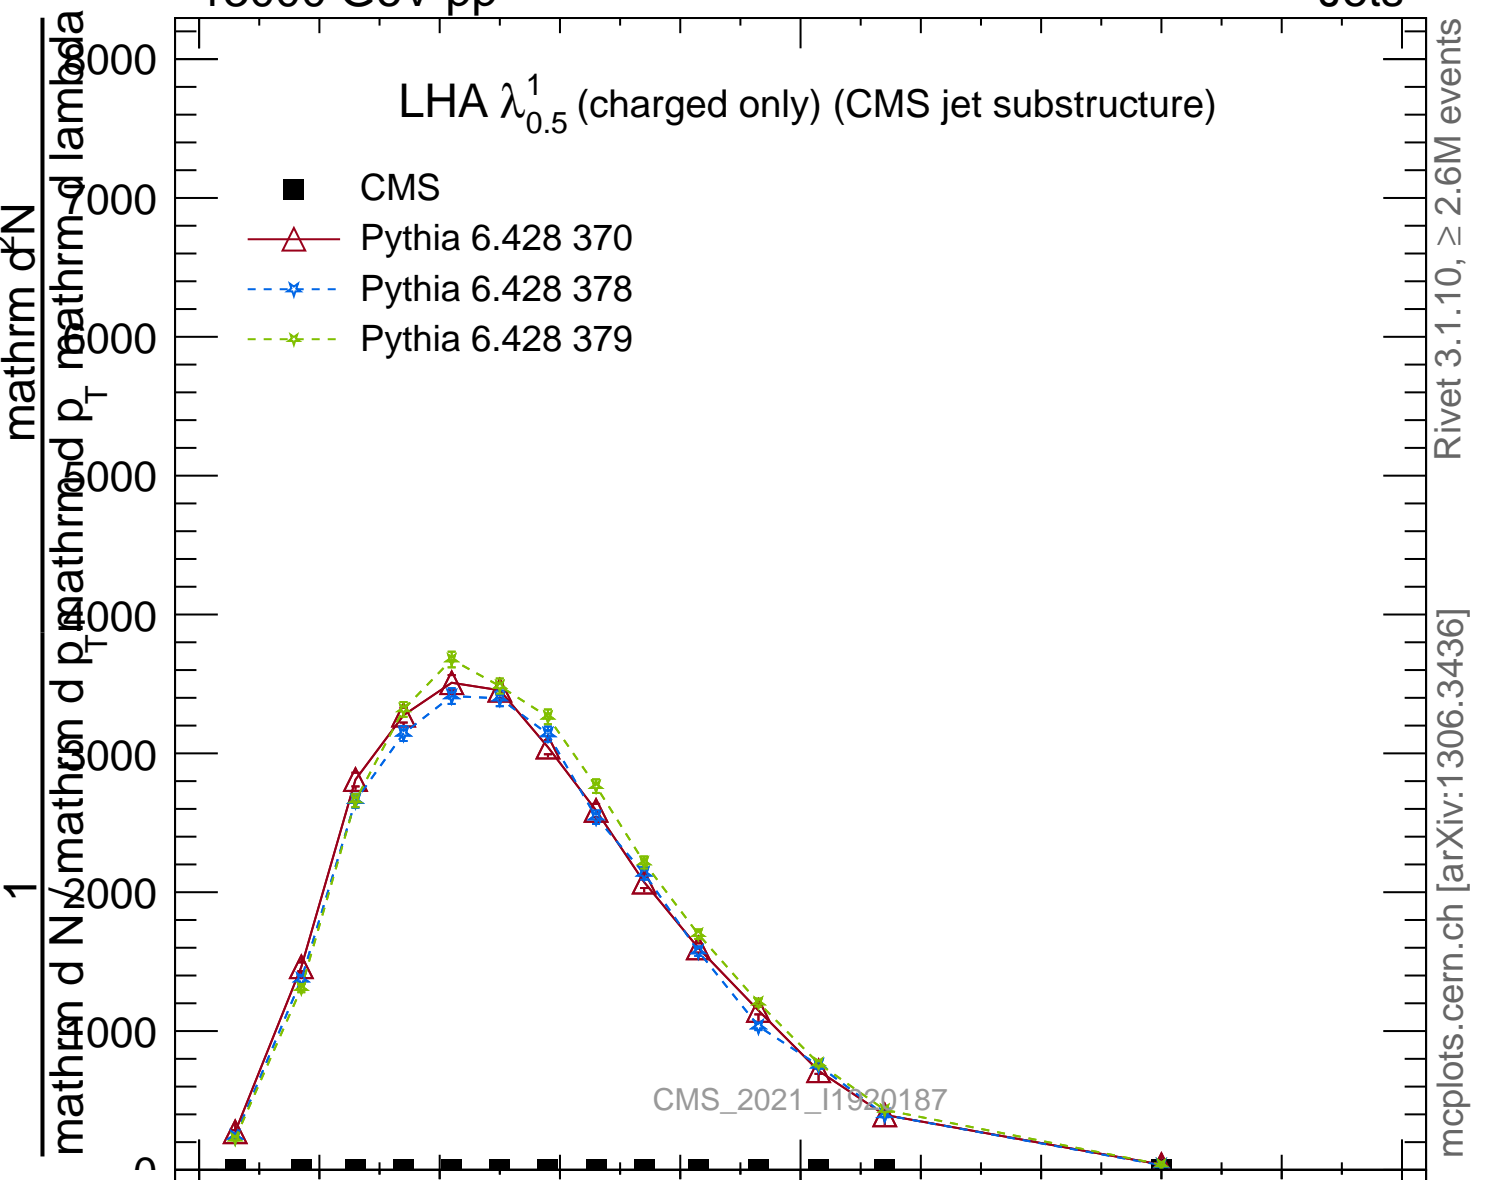

LHA $\lambda_{0.5}^1$ (charged only) (CMS jet substructure)

- CMS
- △— Pythia 6.428 370
- - * - - Pythia 6.428 378
- - * - - Pythia 6.428 379

Rivet 3.1.10, ≥ 2.6M events
mcplots.cern.ch [arXiv:1306.3436]