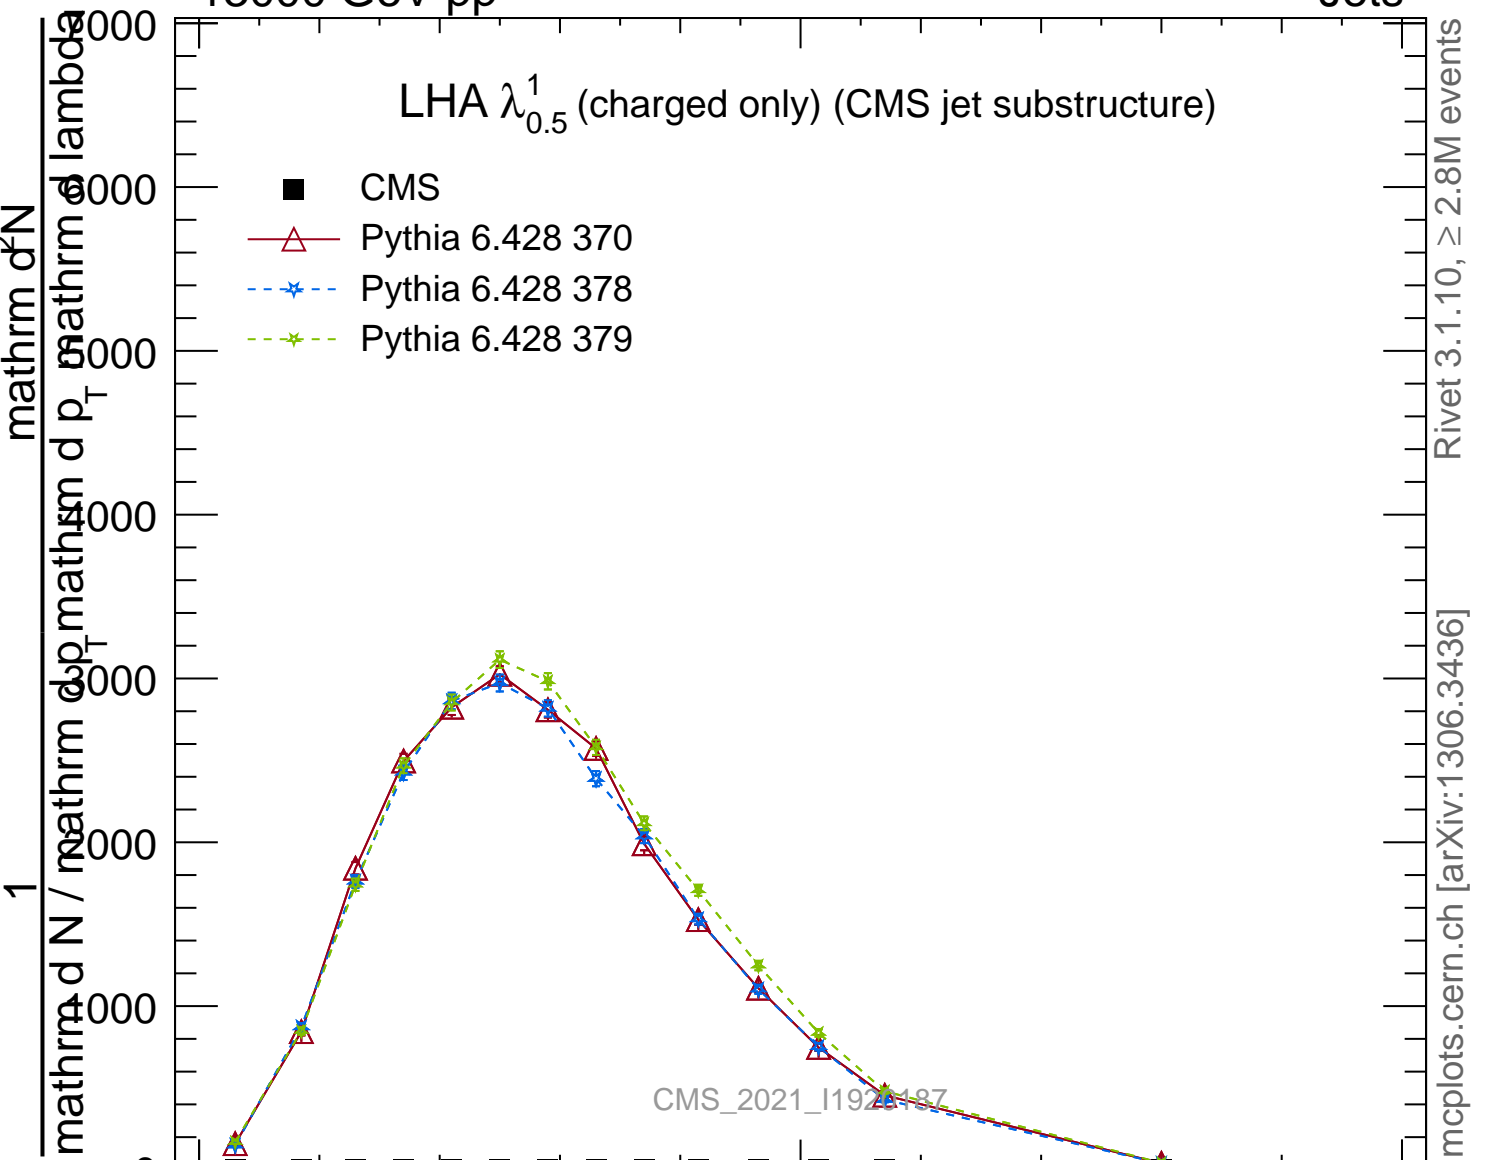

LHA  $\lambda_{0.5}^1$  (charged only) (CMS jet substructure)

- CMS
- △— Pythia 6.428 370
- - \* - - Pythia 6.428 378
- - \* - - Pythia 6.428 379

mcplots.cern.ch [arXiv:1306.3436]

Rivet 3.1.10,  $\geq 2.8M$  events