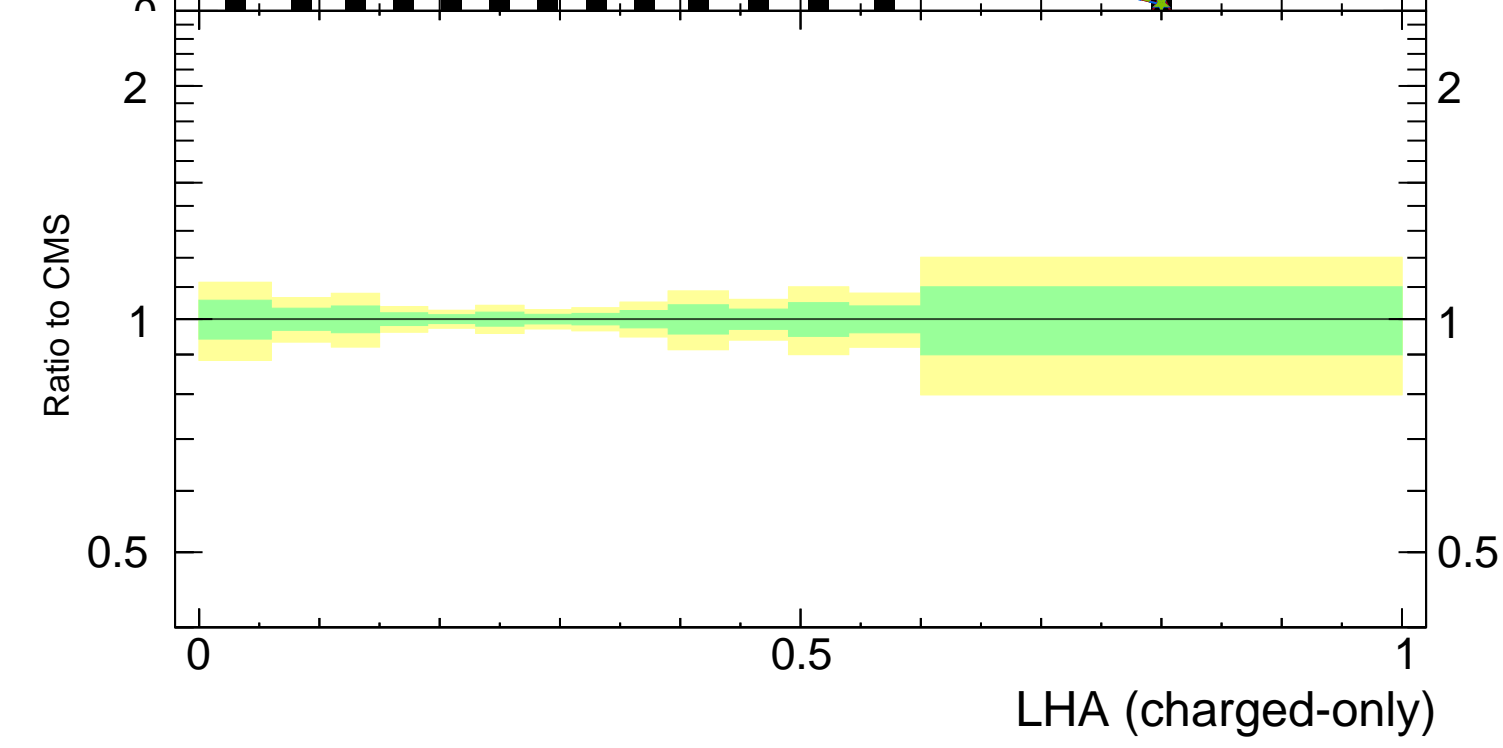

LHA  $\lambda_{0.5}^1$  (charged only) (CMS jet substructure)

- CMS
- △— Pythia 6.428 370
- - \* - - Pythia 6.428 378
- - \* - - Pythia 6.428 379

mcplots.cern.ch [arXiv:1306.3436]

Rivet 3.1.10,  $\geq 2.8M$  events