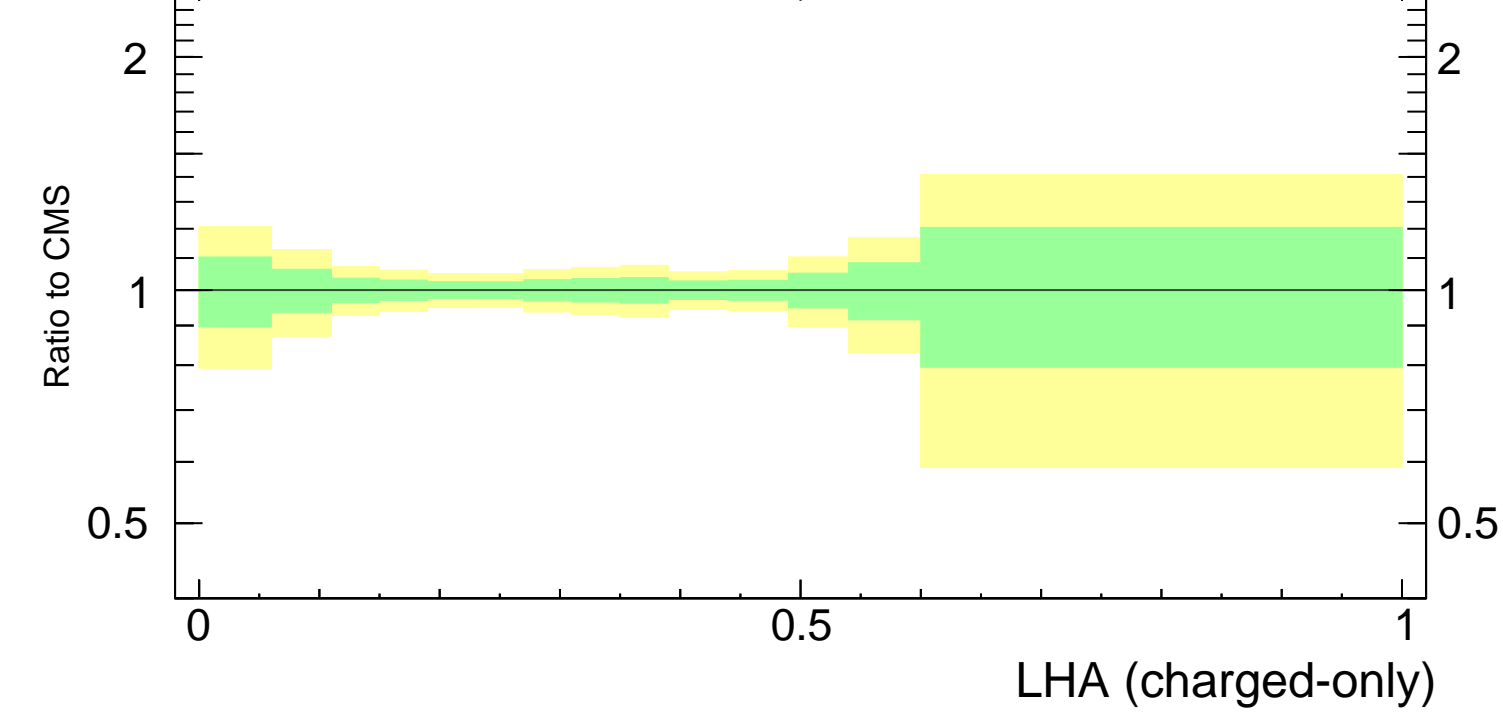

LHA $\lambda_{0.5}^1$ (charged only) (CMS jet substructure)

- CMS
- △— Pythia 6.428 370
- *- Pythia 6.428 378
- *- Pythia 6.428 379

CMS_2021_I1920187

Rivet 3.1.10, ≥ 2.7M events

mcplots.cern.ch [arXiv:1306.3436]