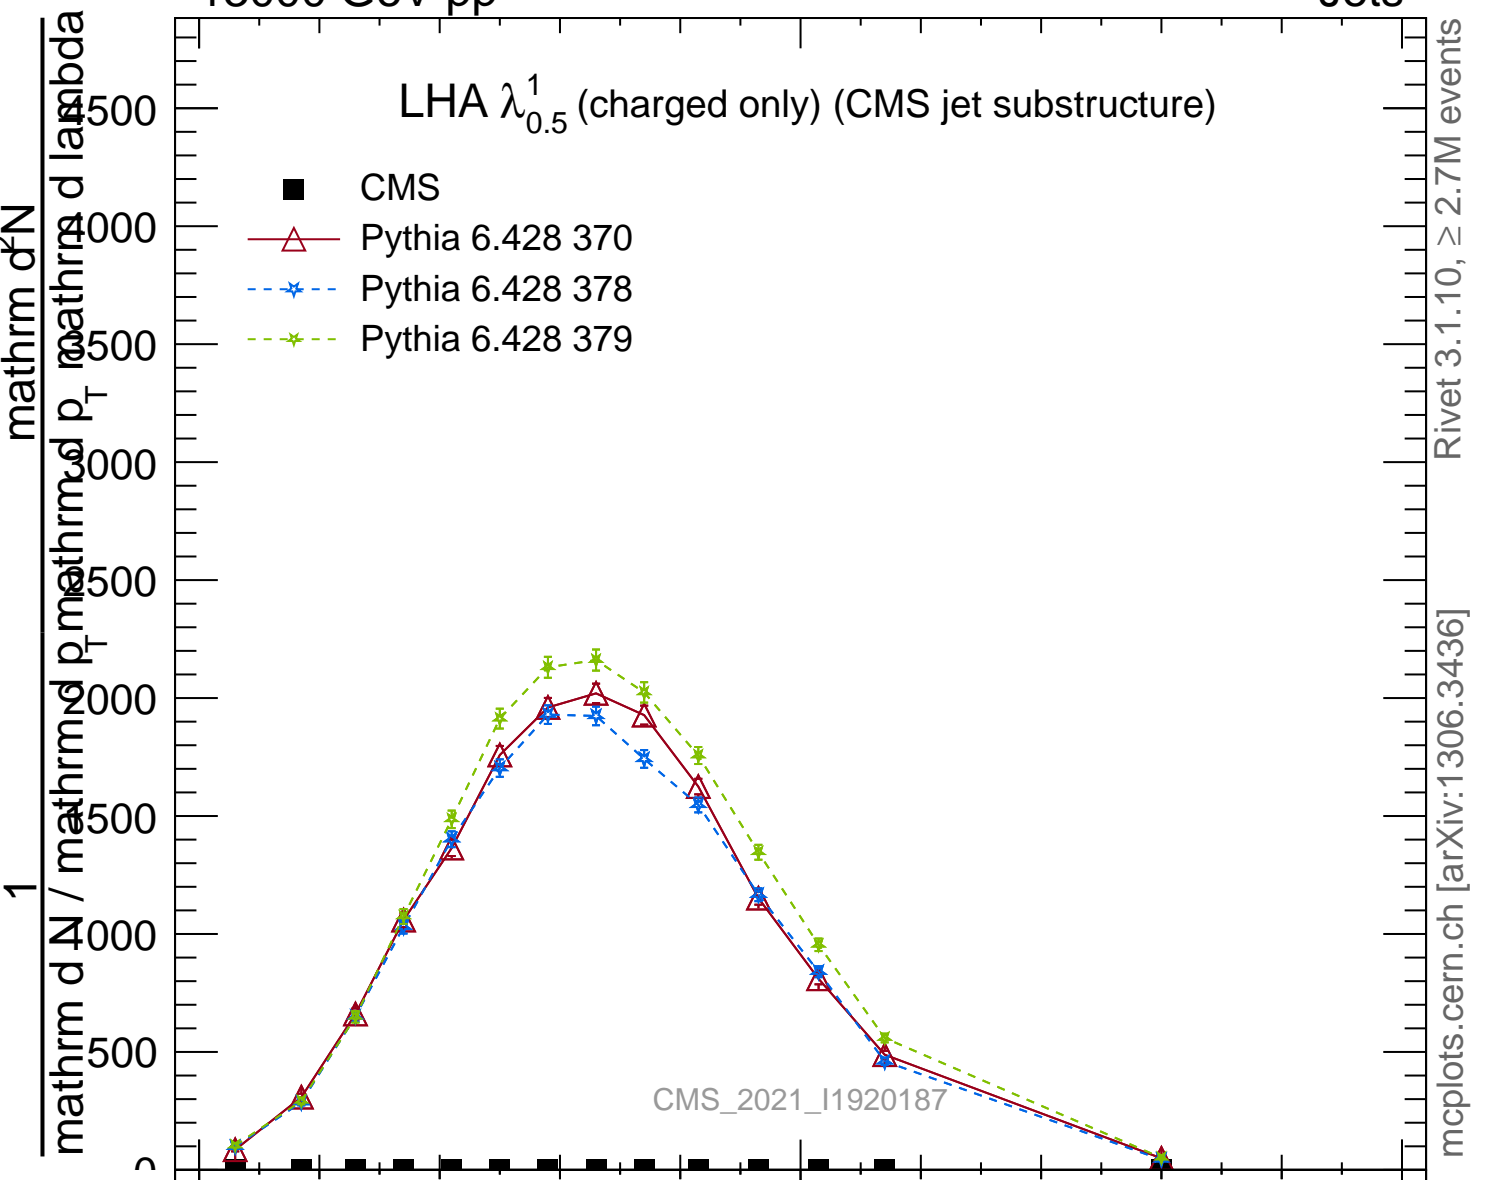

LHA $\lambda_{0.5}^1$ (charged only) (CMS jet substructure)

- CMS
- △— Pythia 6.428 370
- *- Pythia 6.428 378
- *- Pythia 6.428 379

CMS_2021_I1920187

Rivet 3.1.10, ≥ 2.7M events

mcplots.cern.ch [arXiv:1306.3436]