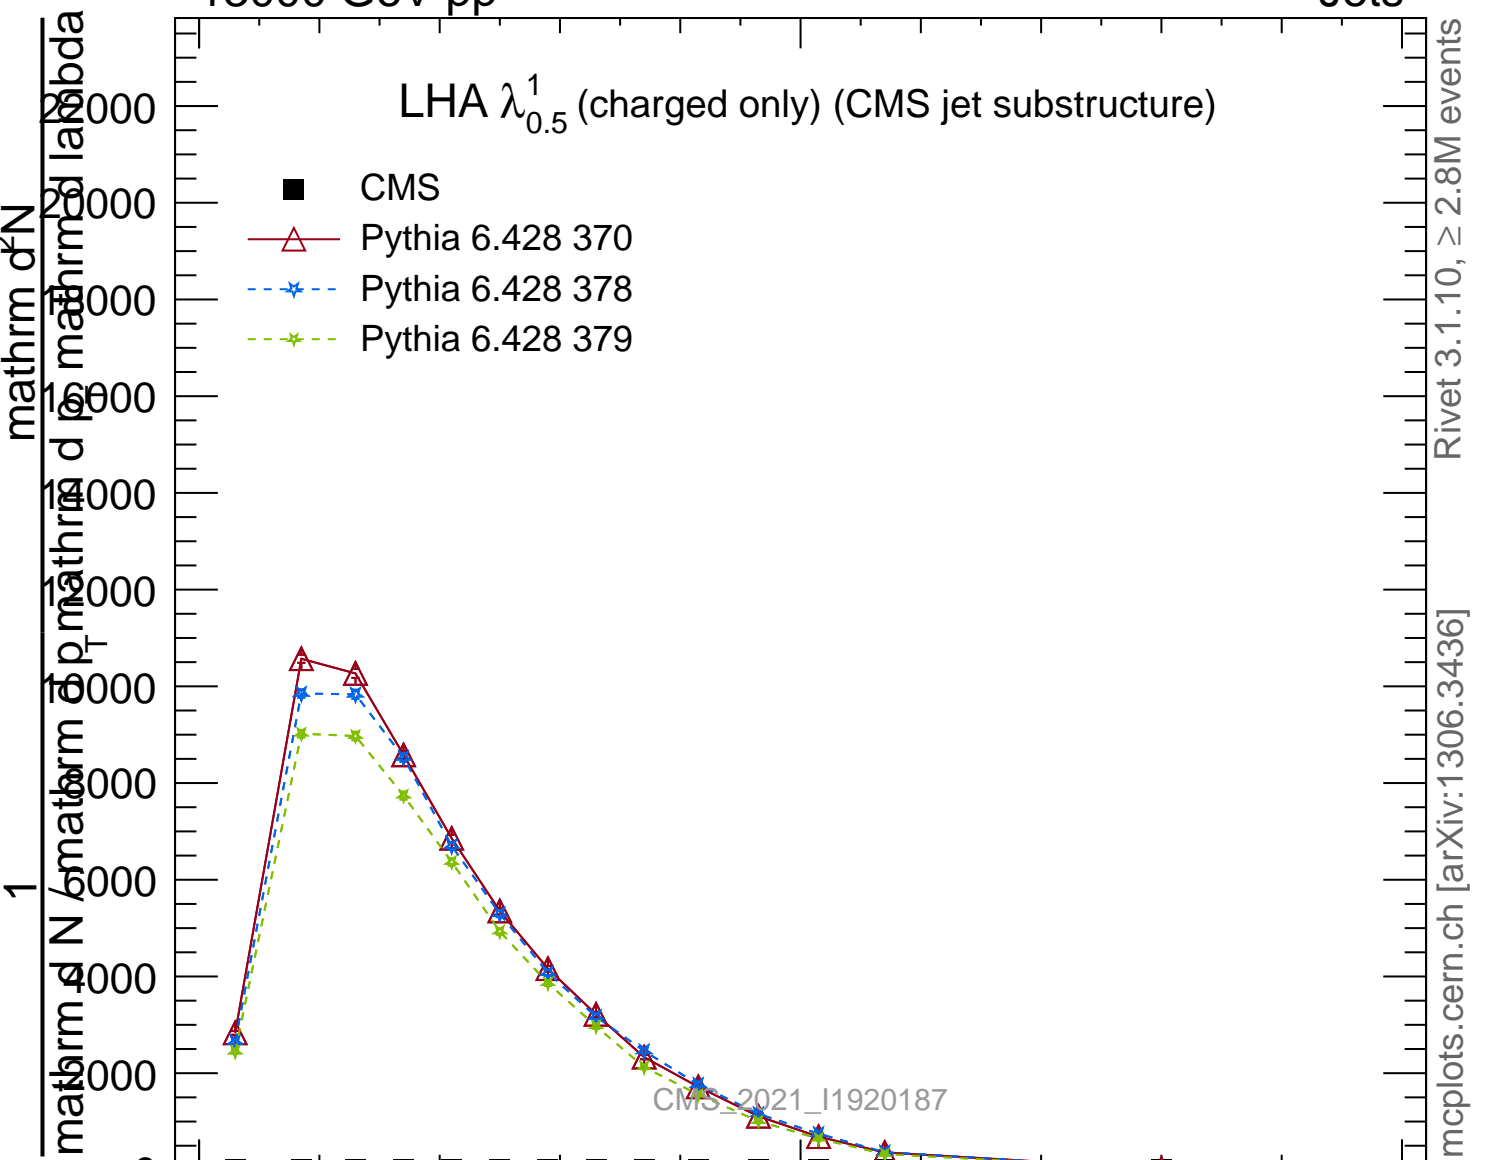

LHA  $\lambda_{0.5}^1$  (charged only) (CMS jet substructure)

- CMS
- △— Pythia 6.428 370
- - \* - - Pythia 6.428 378
- - \* - - Pythia 6.428 379

Rivet 3.1.10, ≥ 2.8M events  
mcplots.cern.ch [arXiv:1306.3436]