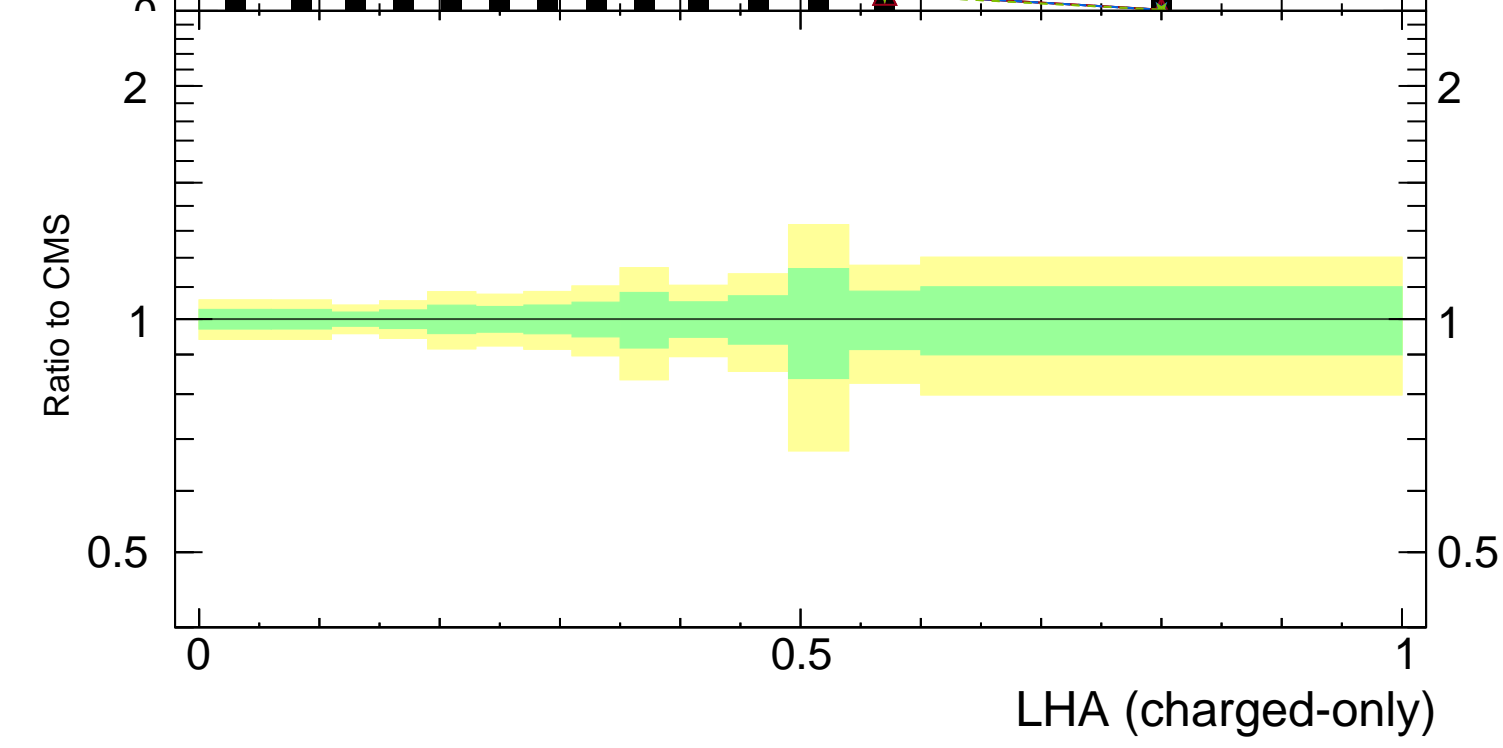

LHA  $\lambda_{0.5}^1$  (charged only) (CMS jet substructure)

- CMS
- △— Pythia 6.428 370
- - \* - - Pythia 6.428 378
- - \* - - Pythia 6.428 379

Rivet 3.1.10, ≥ 2.8M events  
mcplots.cern.ch [arXiv:1306.3436]