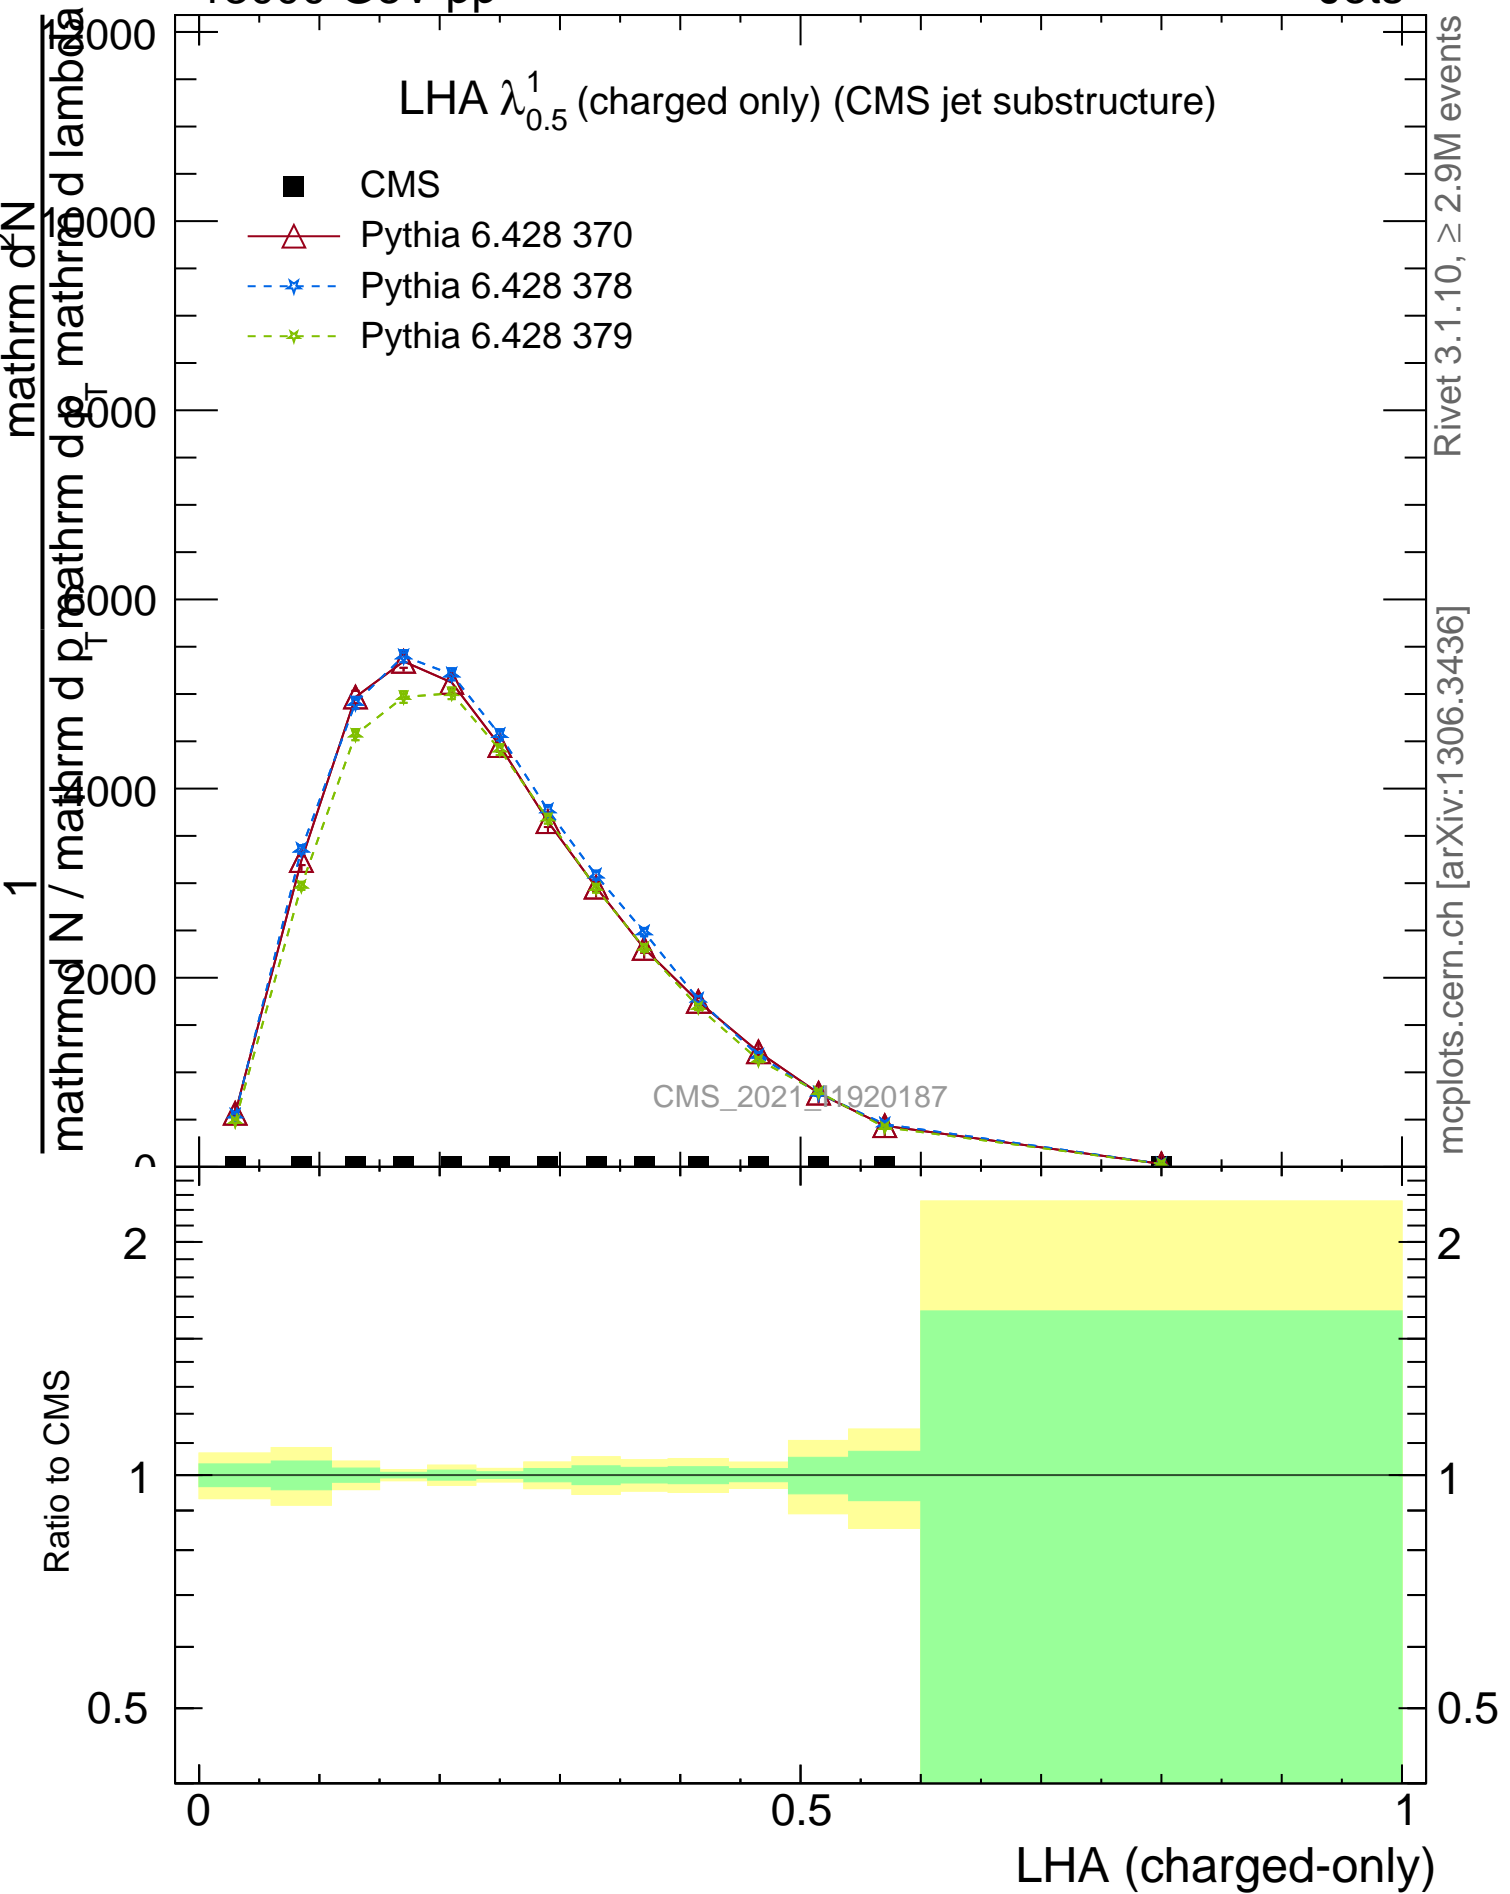

LHA $\lambda_{0.5}^1$ (charged only) (CMS jet substructure)

- CMS
- △— Pythia 6.428 370
- *- Pythia 6.428 378
- *- Pythia 6.428 379

Rivet 3.1.10, ≥ 2.9M events

mcplots.cern.ch [arXiv:1306.3436]