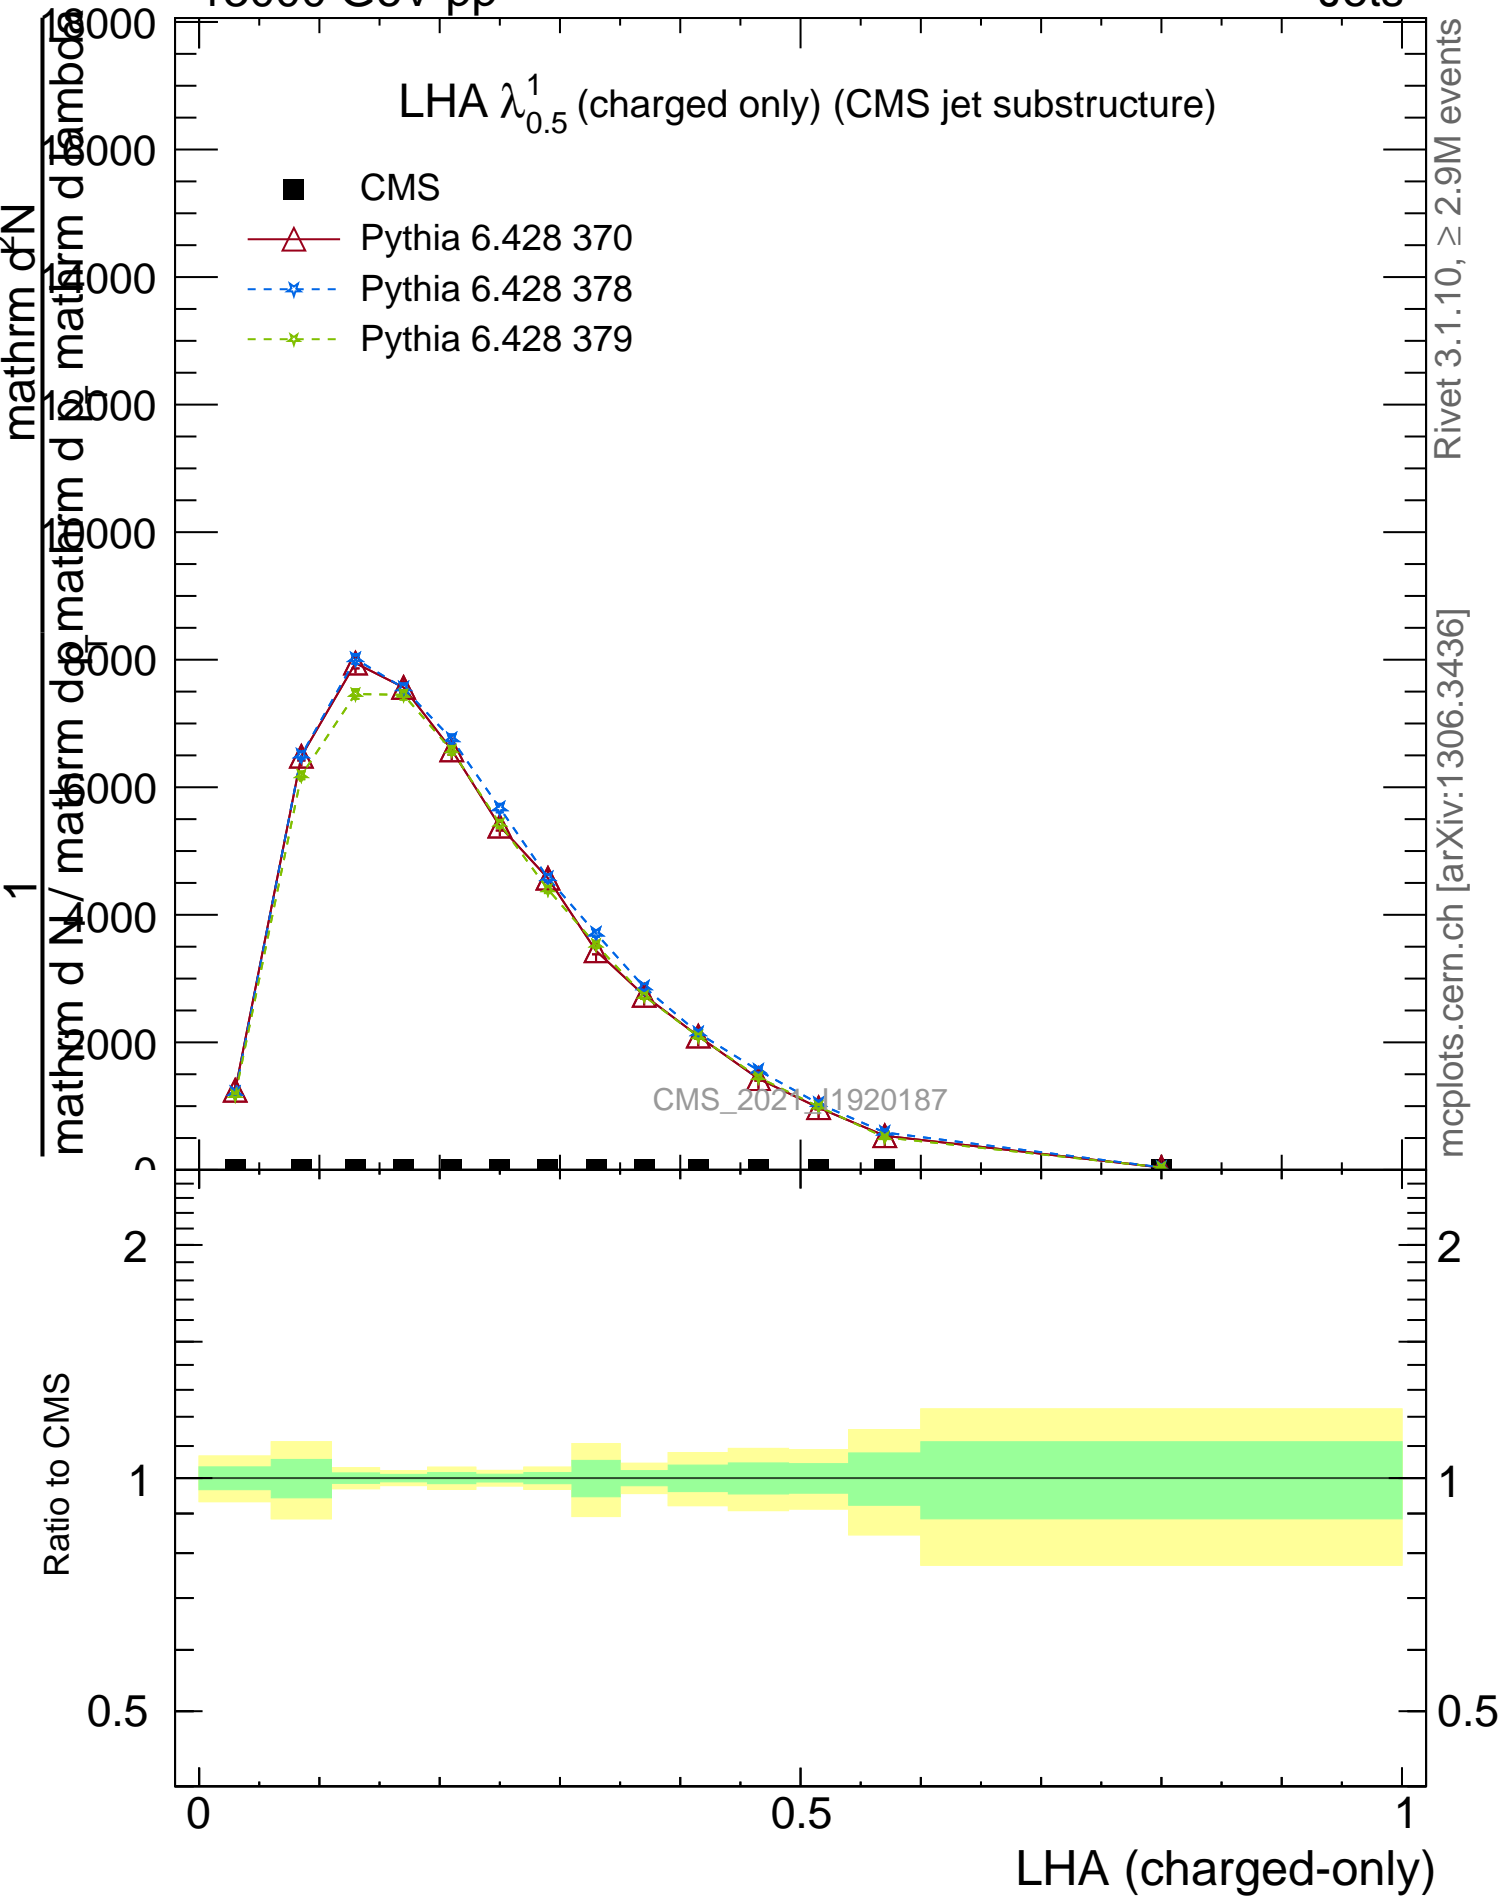

LHA $\lambda_{0.5}^1$ (charged only) (CMS jet substructure)

- CMS
- △ Pythia 6.428 370
- * Pythia 6.428 378
- * Pythia 6.428 379

CMS_2021_1920187

Rivet 3.1.10, ≥ 2.9M events
mcplots.cern.ch [arXiv:1306.3436]