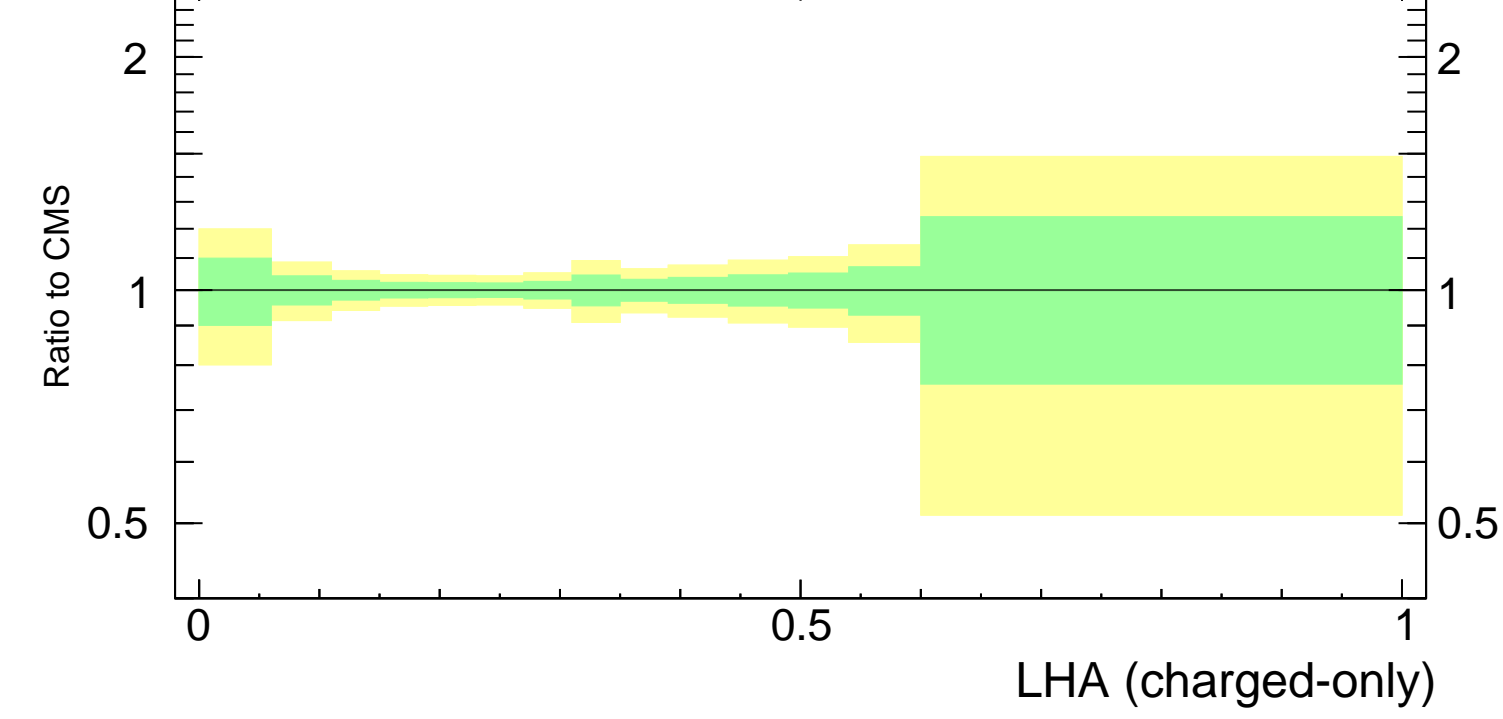

LHA $\lambda_{0.5}^1$ (charged only) (CMS jet substructure)

- CMS
- △— Pythia 6.428 370
- - * - - Pythia 6.428 378
- - * - - Pythia 6.428 379

Rivet 3.1.10, ≥ 3M events
mcplots.cern.ch [arXiv:1306.3436]