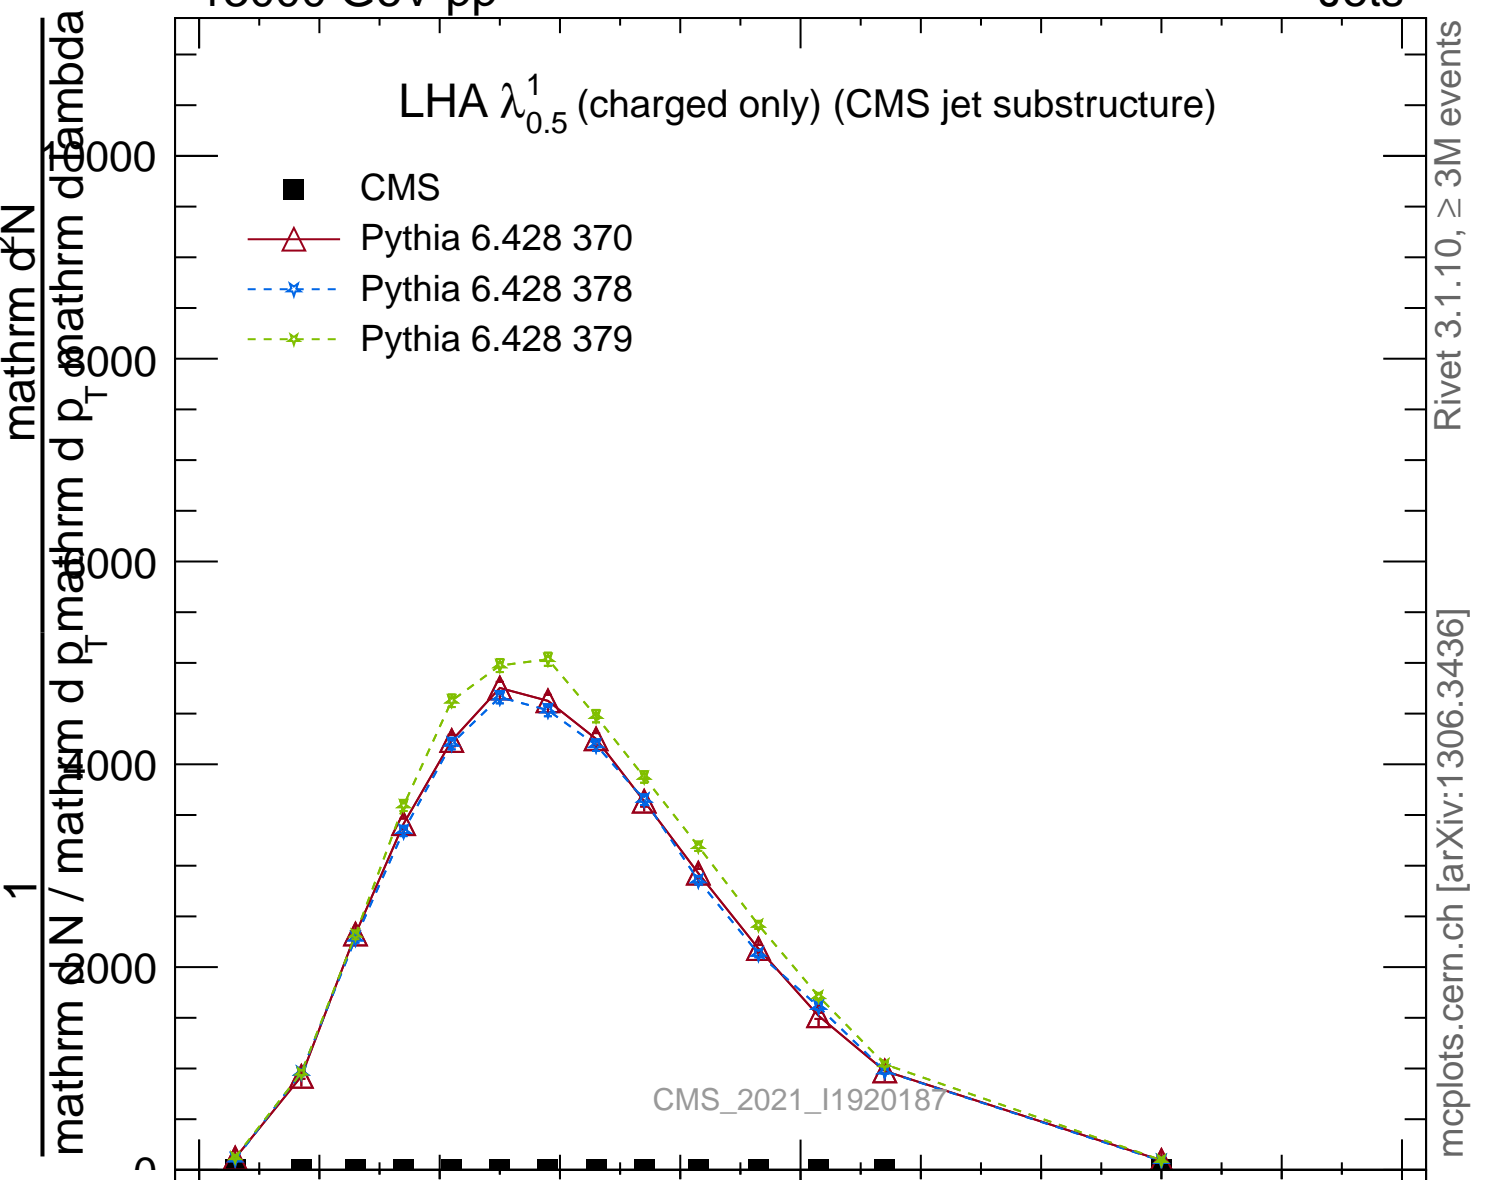

LHA $\lambda_{0.5}^1$ (charged only) (CMS jet substructure)

- CMS
- △— Pythia 6.428 370
- - * - - Pythia 6.428 378
- - * - - Pythia 6.428 379

Rivet 3.1.10, ≥ 3M events
mcplots.cern.ch [arXiv:1306.3436]