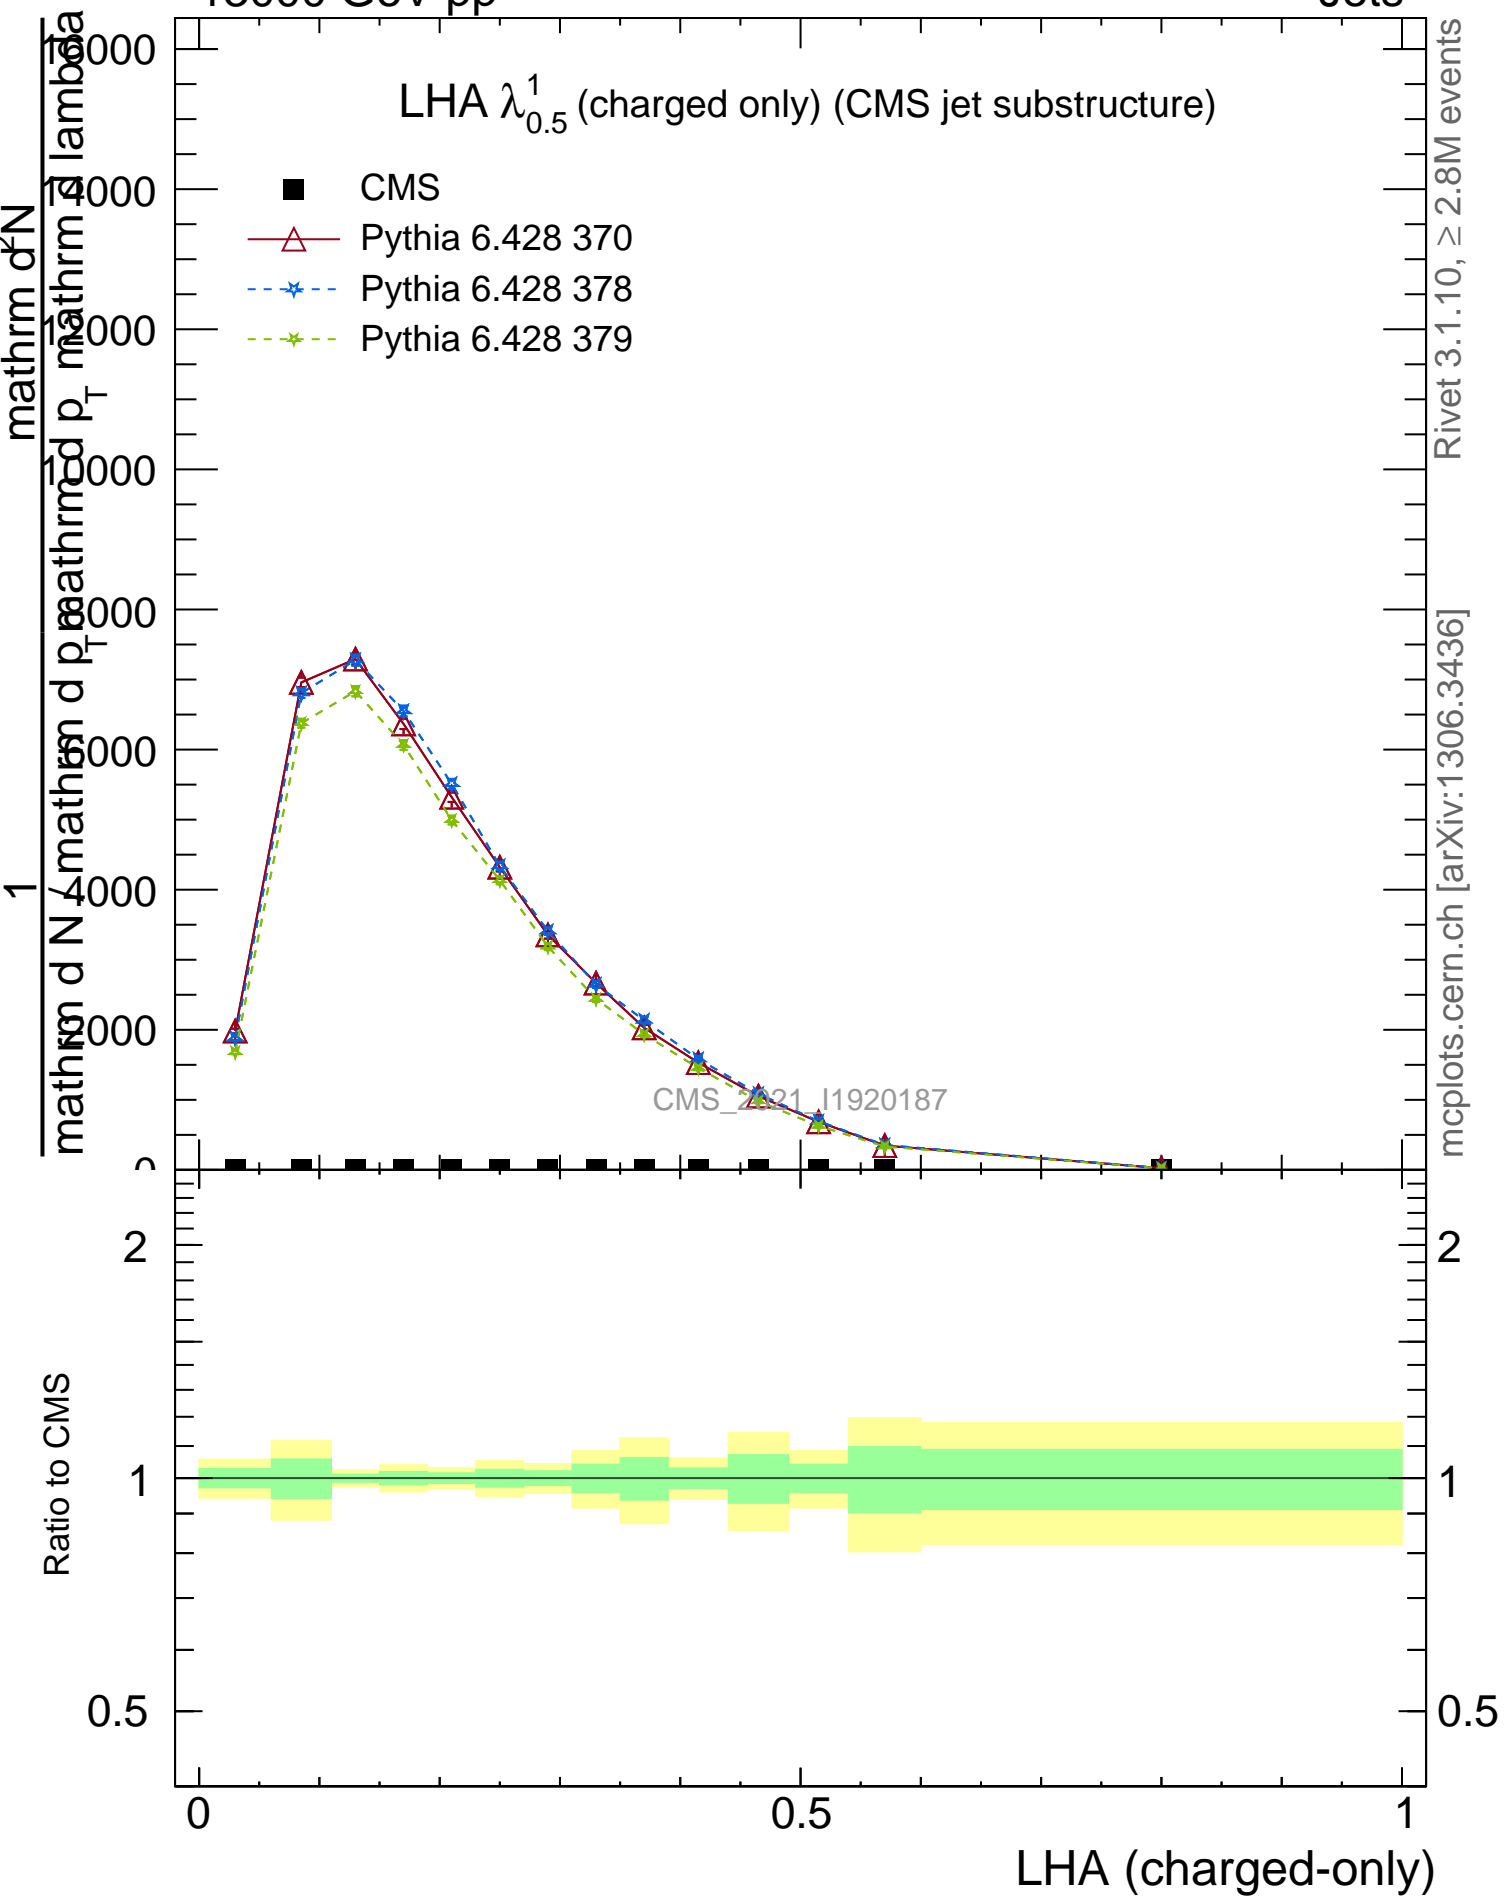

LHA $\lambda_{0.5}^1$ (charged only) (CMS jet substructure)

- CMS
- △— Pythia 6.428 370
- *- Pythia 6.428 378
- *- Pythia 6.428 379

mcplots.cern.ch [arXiv:1306.3436]

Rivet 3.1.10, $\geq 2.8M$ events

LHA (charged-only)