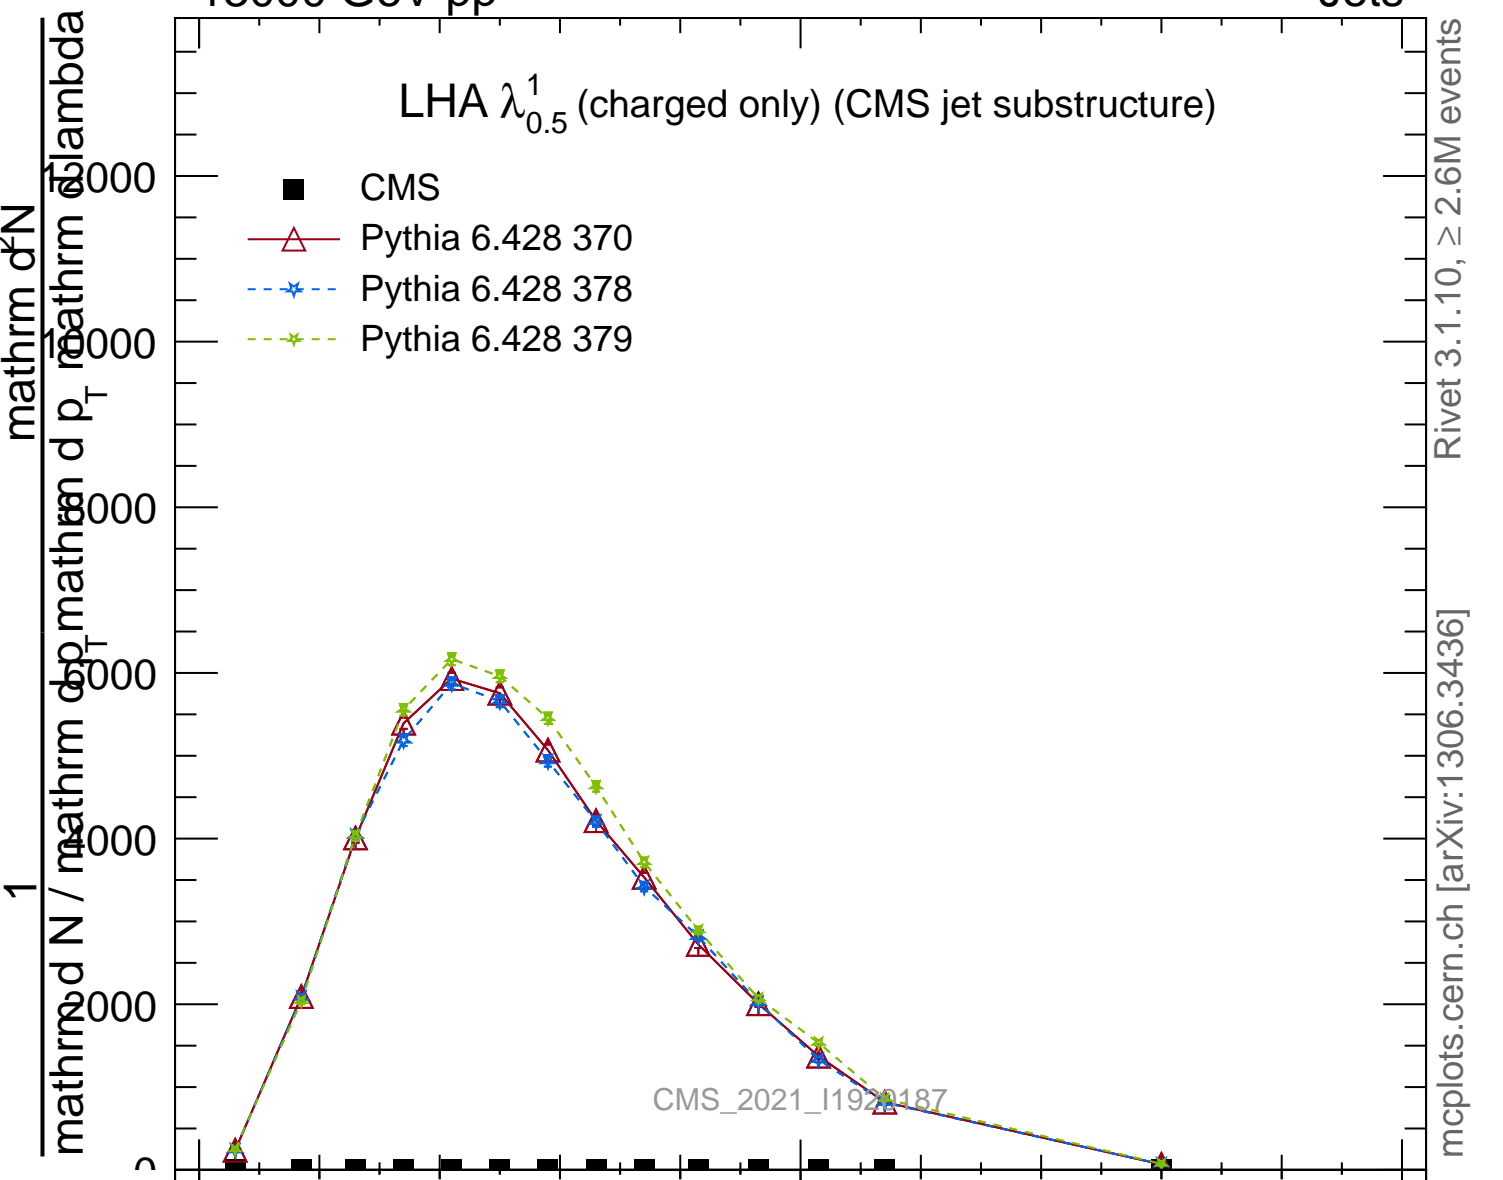

LHA $\lambda_{0.5}^1$ (charged only) (CMS jet substructure)

- CMS
- △— Pythia 6.428 370
- - * - - Pythia 6.428 378
- - * - - Pythia 6.428 379

Rivet 3.1.10, ≥ 2.6M events
mcplots.cern.ch [arXiv:1306.3436]