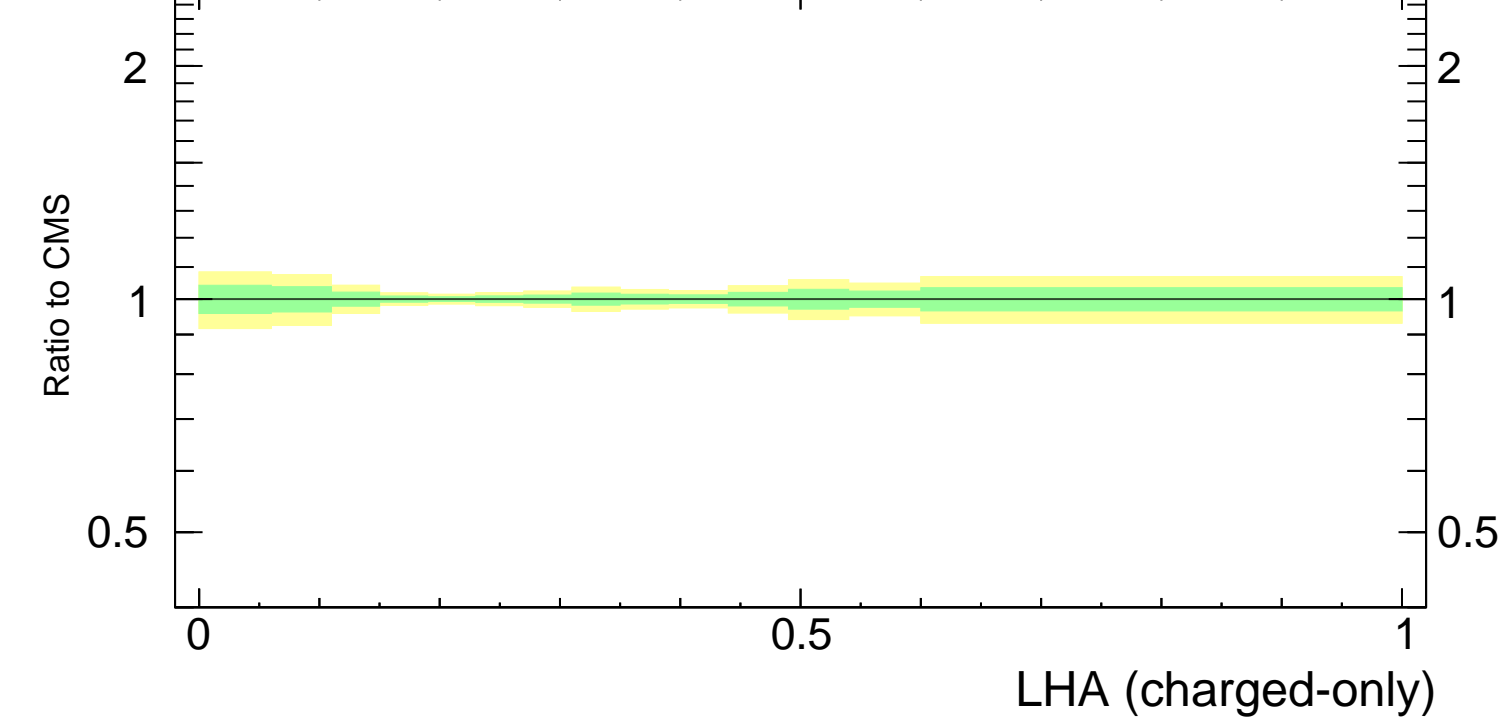

LHA $\lambda_{0.5}^1$ (charged only) (CMS jet substructure)

- CMS
- △— Pythia 6.428 370
- - * - - Pythia 6.428 378
- - * - - Pythia 6.428 379

Rivet 3.1.10, ≥ 2.6M events
mcplots.cern.ch [arXiv:1306.3436]