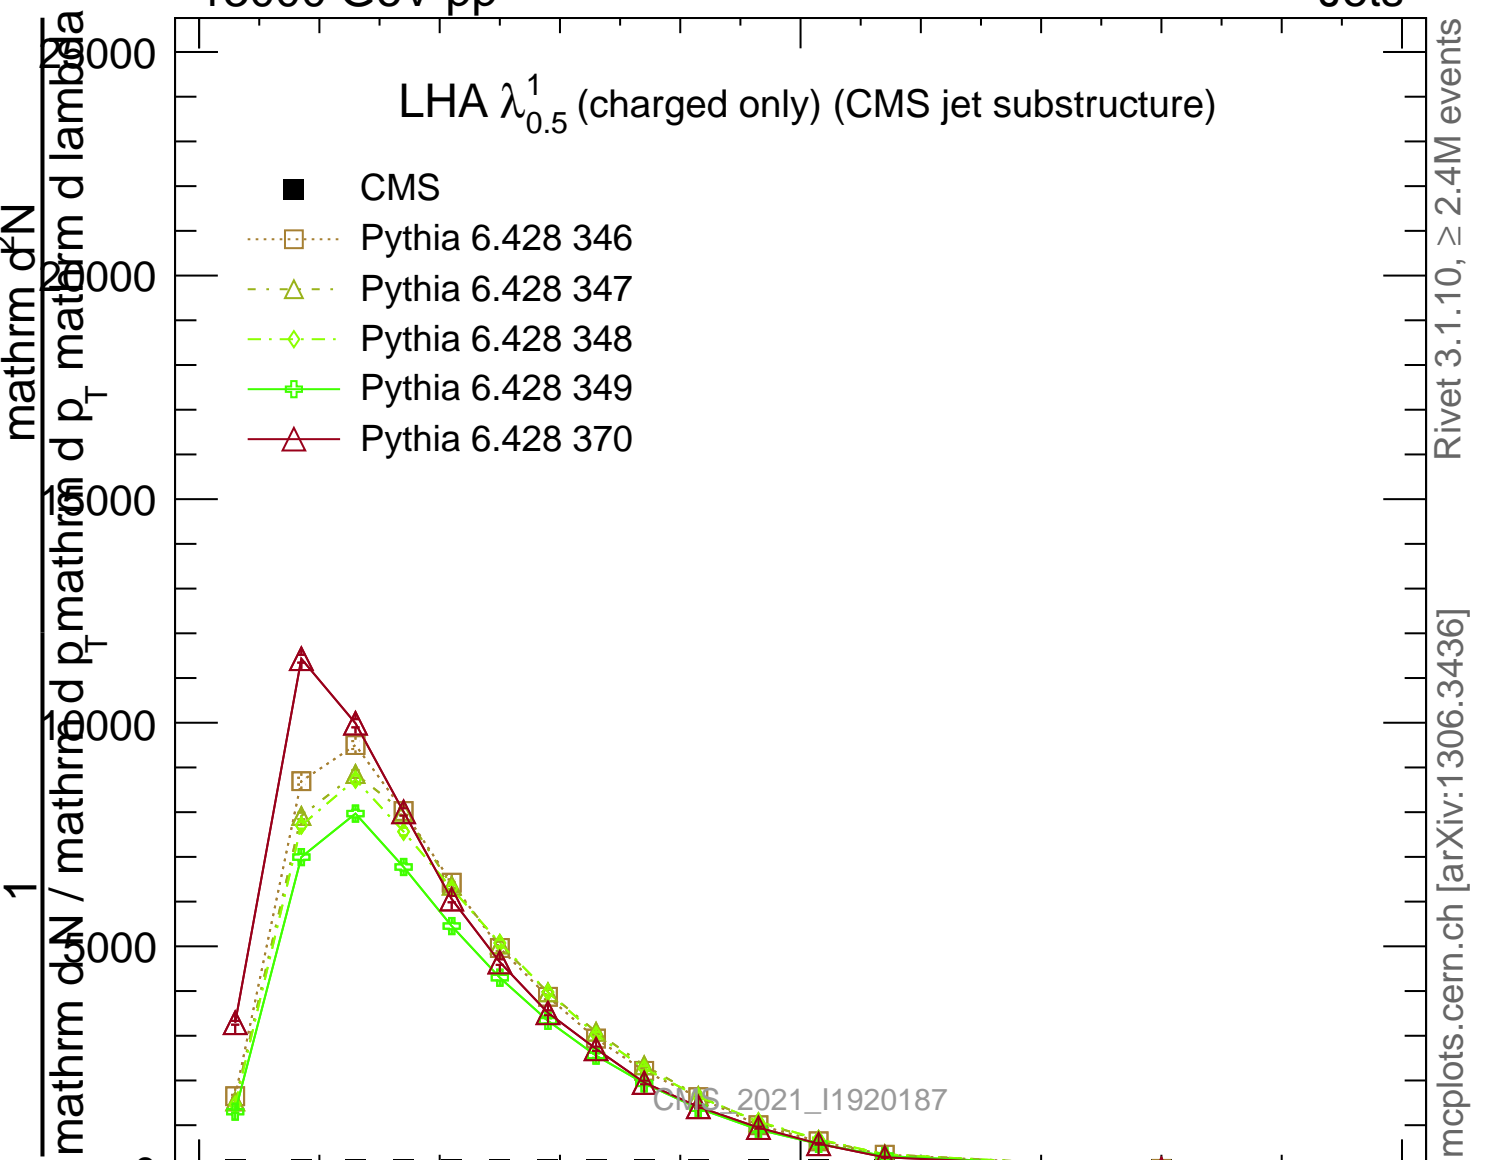

LHA $\lambda_{0.5}^1$ (charged only) (CMS jet substructure)

- CMS
- Pythia 6.428 346
- △ Pythia 6.428 347
- ◇ Pythia 6.428 348
- ⊕ Pythia 6.428 349
- △ Pythia 6.428 370

mcplots.cern.ch [arXiv:1306.3436]

Rivet 3.1.10, $\geq 2.4M$ events