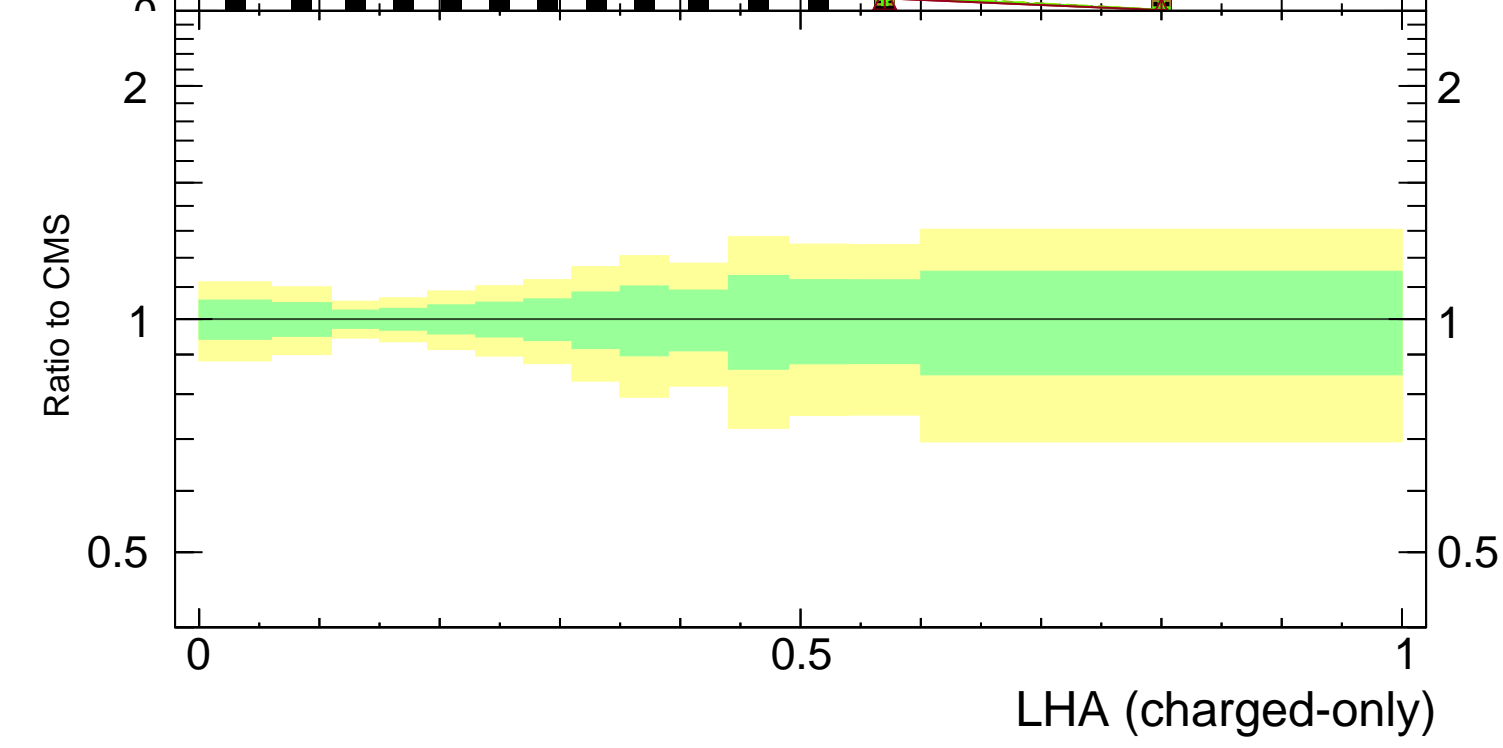

LHA $\lambda_{0.5}^1$ (charged only) (CMS jet substructure)

- CMS
- Pythia 6.428 346
- △ Pythia 6.428 347
- ◇ Pythia 6.428 348
- ⊕ Pythia 6.428 349
- △ Pythia 6.428 370

mcplots.cern.ch [arXiv:1306.3436]

Rivet 3.1.10, $\geq 2.4M$ events