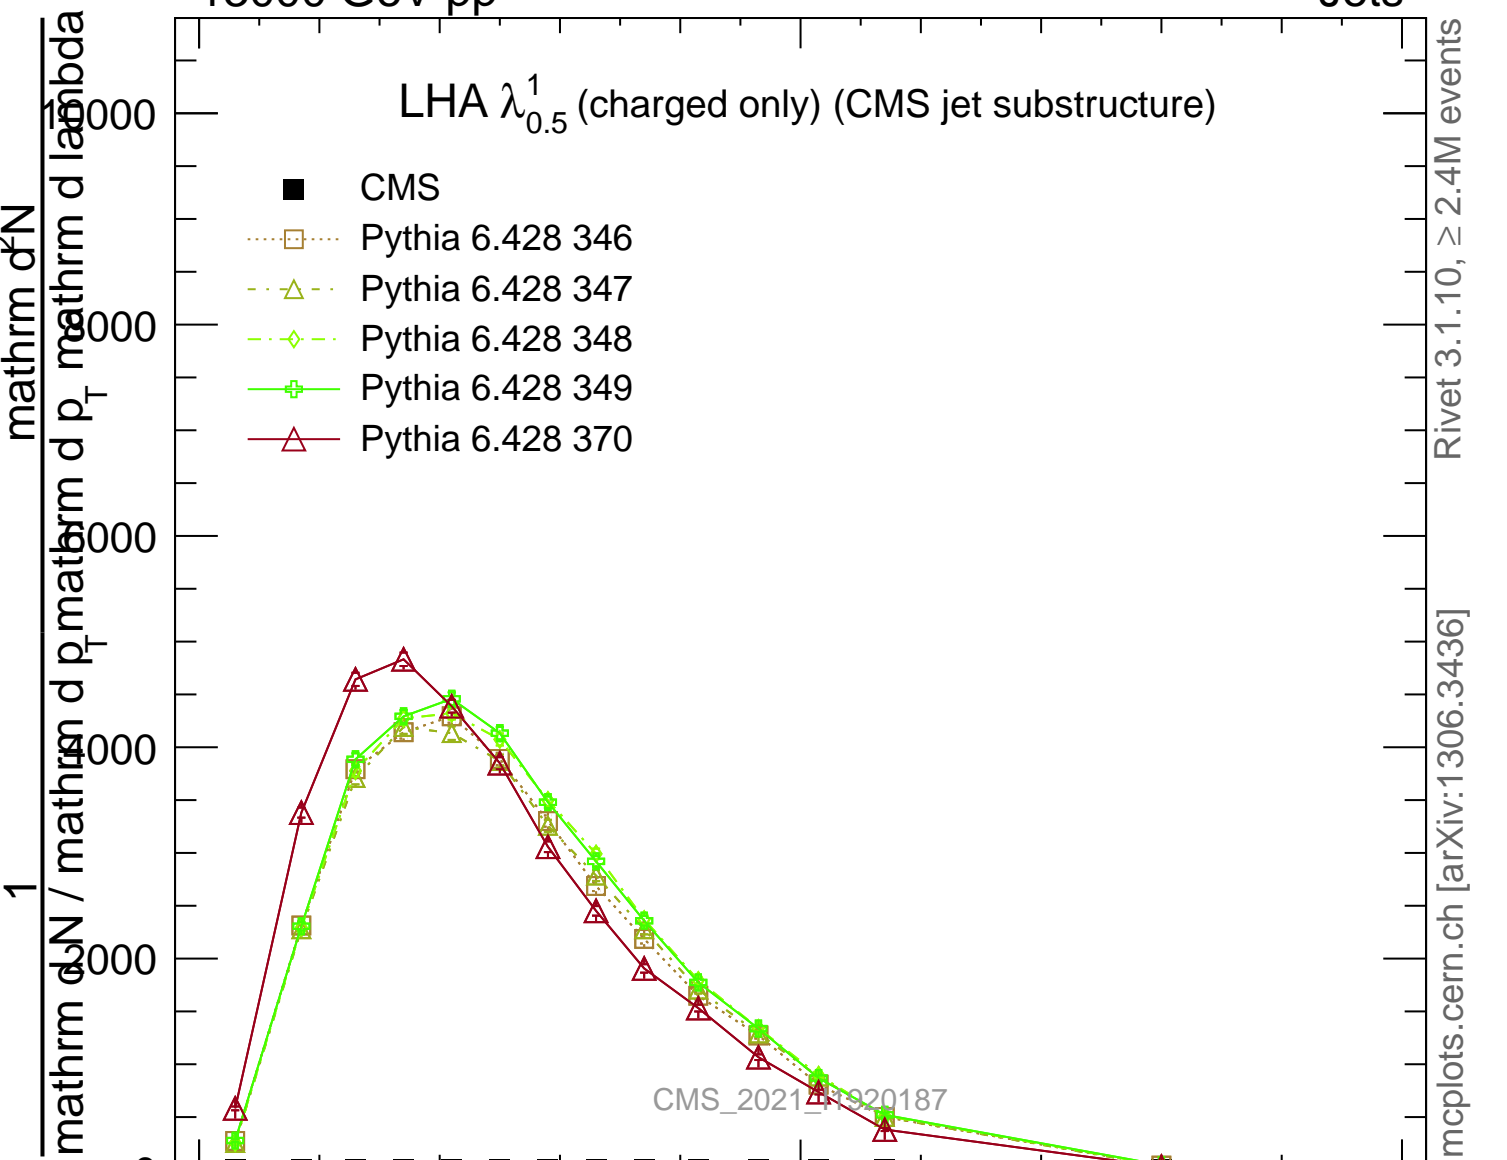

LHA $\lambda_{0.5}^1$ (charged only) (CMS jet substructure)

- CMS
- Pythia 6.428 346
- △ Pythia 6.428 347
- ◇ Pythia 6.428 348
- ⊕ Pythia 6.428 349
- △ Pythia 6.428 370

mcplots.cern.ch [arXiv:1306.3436]

Rivet 3.1.10, $\geq 2.4M$ events