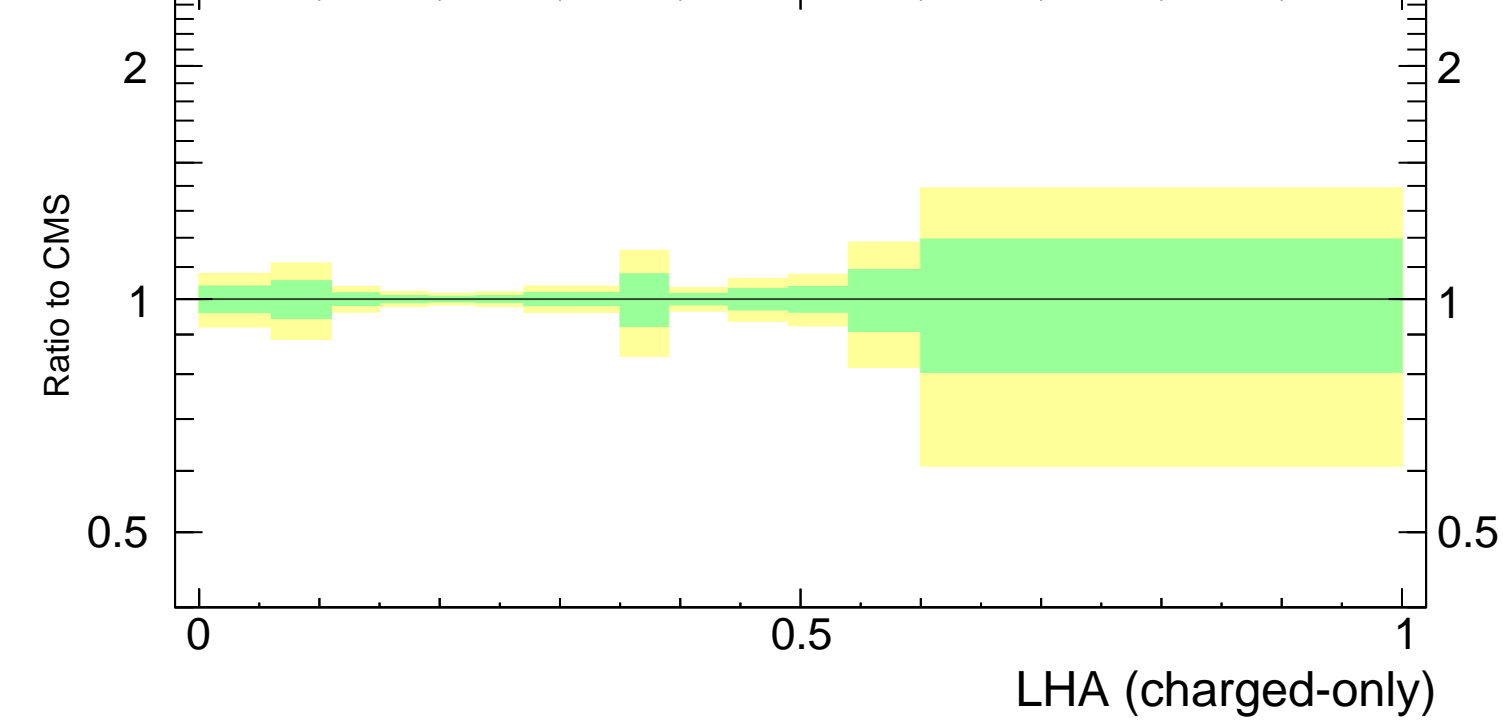

LHA  $\lambda_{0.5}^1$  (charged only) (CMS jet substructure)

- CMS
- Pythia 6.428 346
- △ Pythia 6.428 347
- ◇ Pythia 6.428 348
- + Pythia 6.428 349
- △ Pythia 6.428 370

Rivet 3.1.10,  $\geq 2.7M$  events