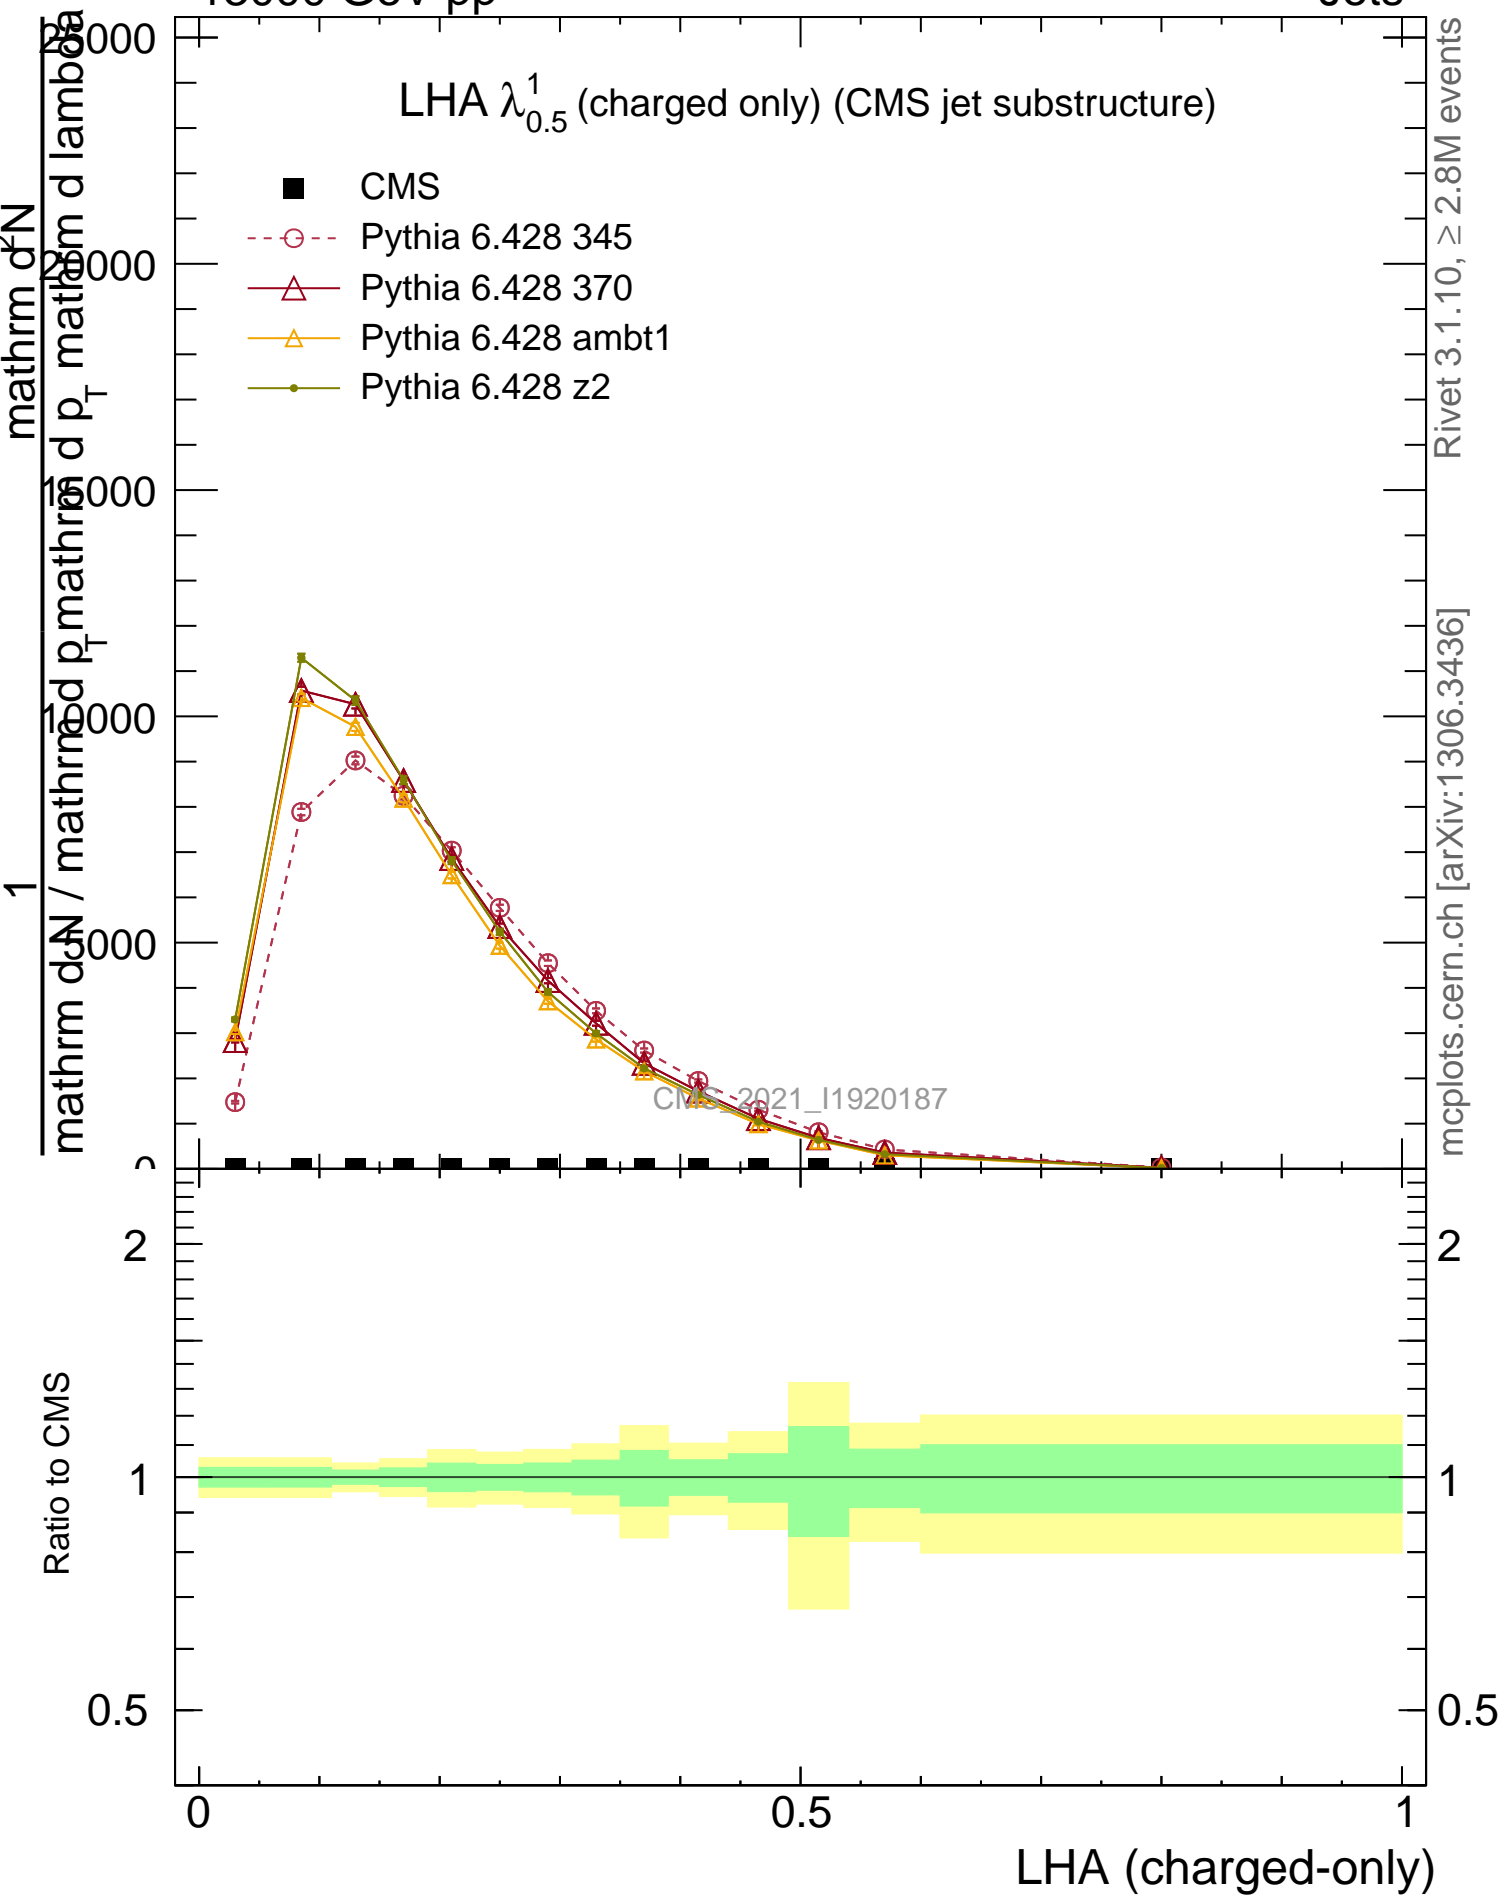

LHA $\lambda_{0.5}^1$ (charged only) (CMS jet substructure)

- CMS
- Pythia 6.428 345
- △- Pythia 6.428 370
- △- Pythia 6.428 ambt1
- Pythia 6.428 z2

CMS 2021_11920187

mcplots.cern.ch [arXiv:1306.3436]

Rivet 3.1.10, ≥ 2.8M events