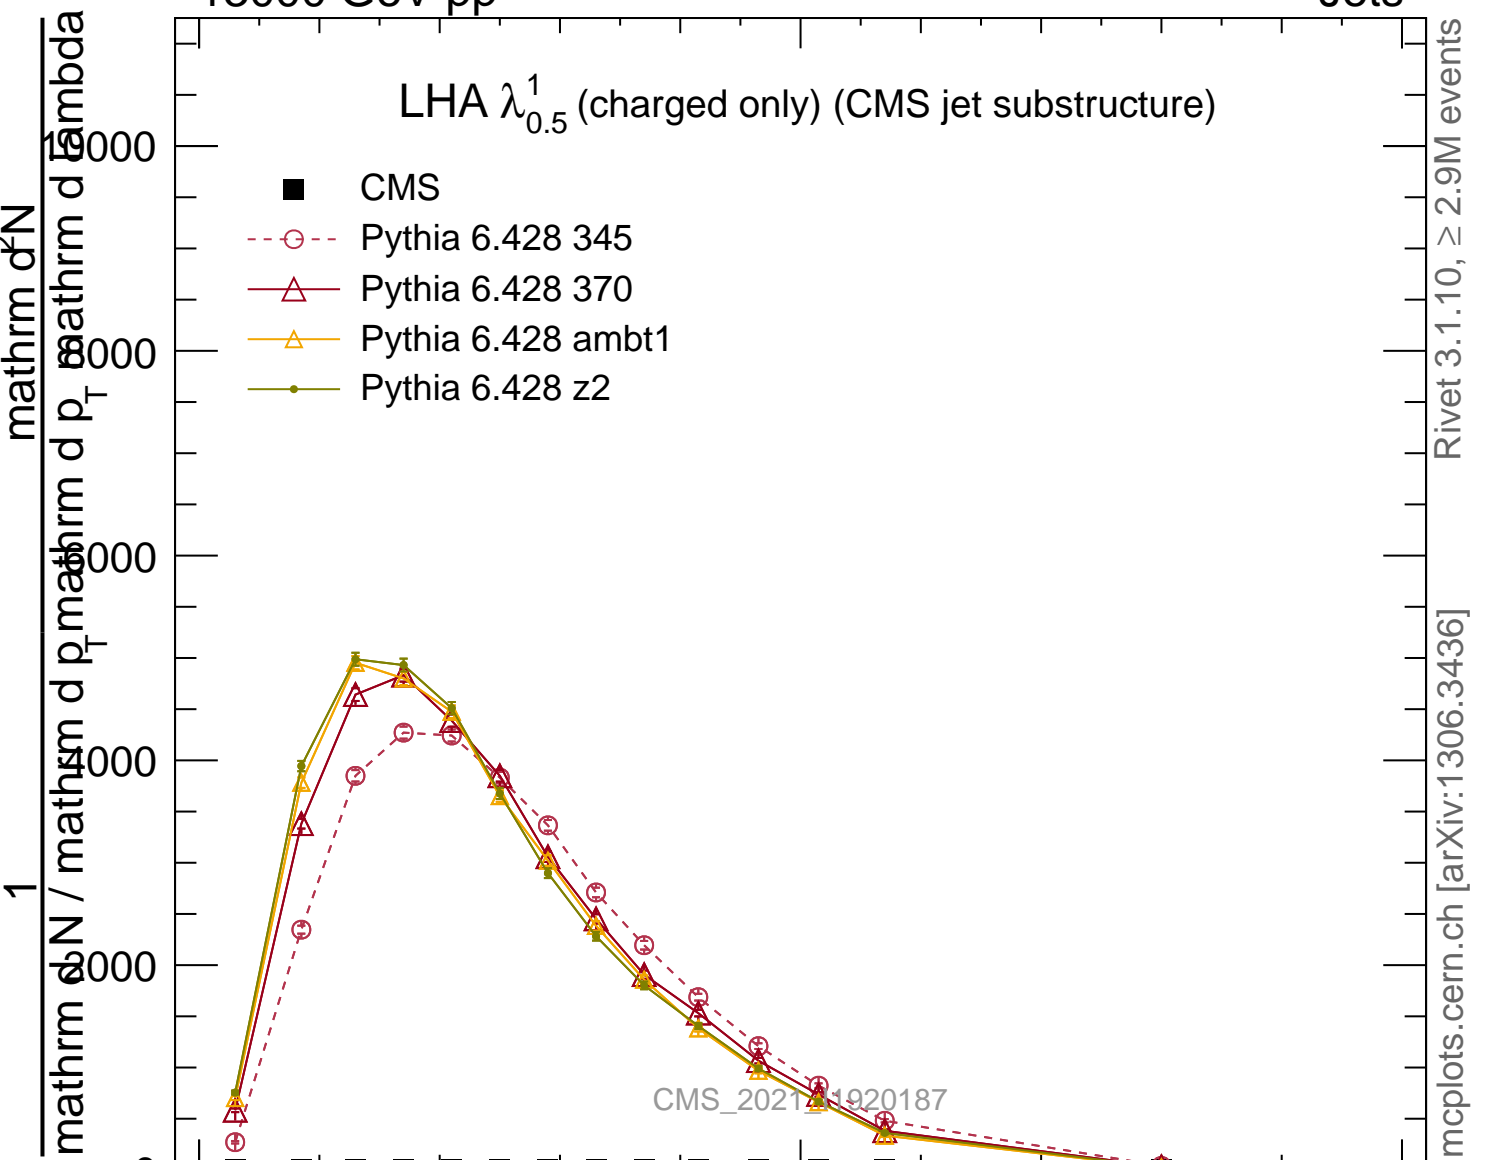

LHA  $\lambda_{0.5}^1$  (charged only) (CMS jet substructure)

- CMS
- Pythia 6.428 345
- △- Pythia 6.428 370
- △- Pythia 6.428 ambt1
- Pythia 6.428 z2

mcplots.cern.ch [arXiv:1306.3436]

Rivet 3.1.10, ≥ 2.9M events