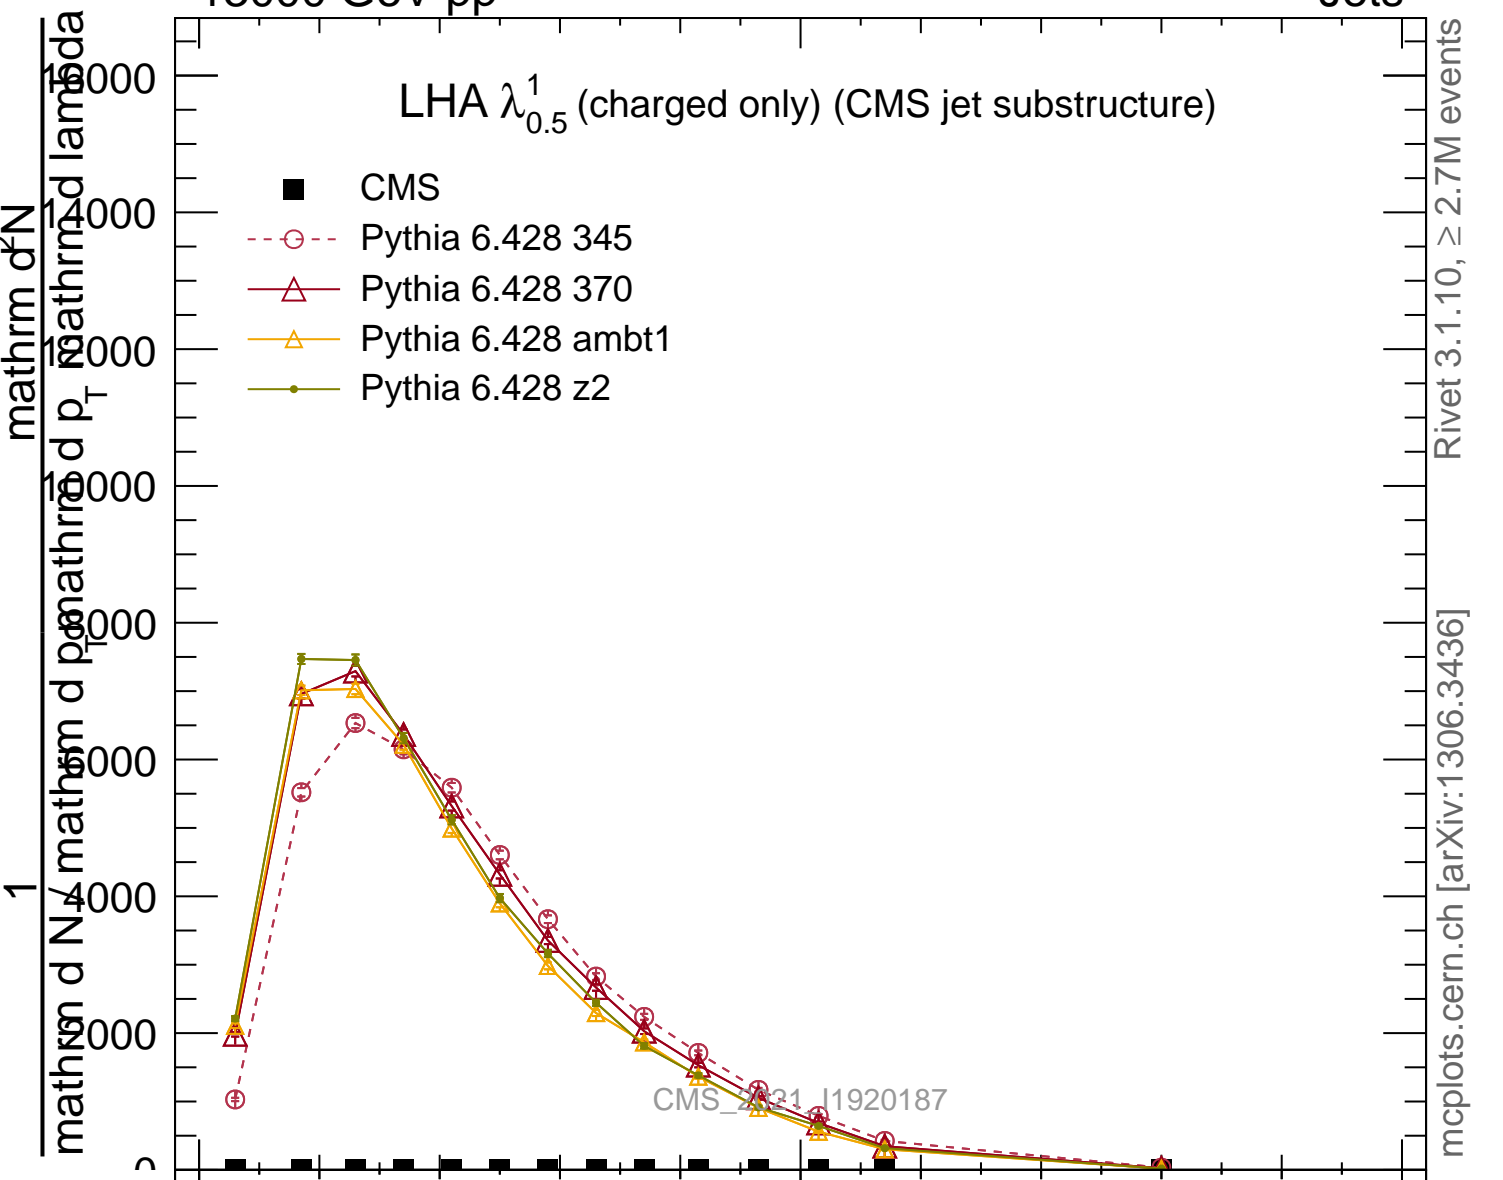

LHA $\lambda_{0.5}^1$ (charged only) (CMS jet substructure)

- CMS
- Pythia 6.428 345
- △- Pythia 6.428 370
- △- Pythia 6.428 ambt1
- Pythia 6.428 z2

mcplots.cern.ch [arXiv:1306.3436]

Rivet 3.1.10, ≥ 2.7M events