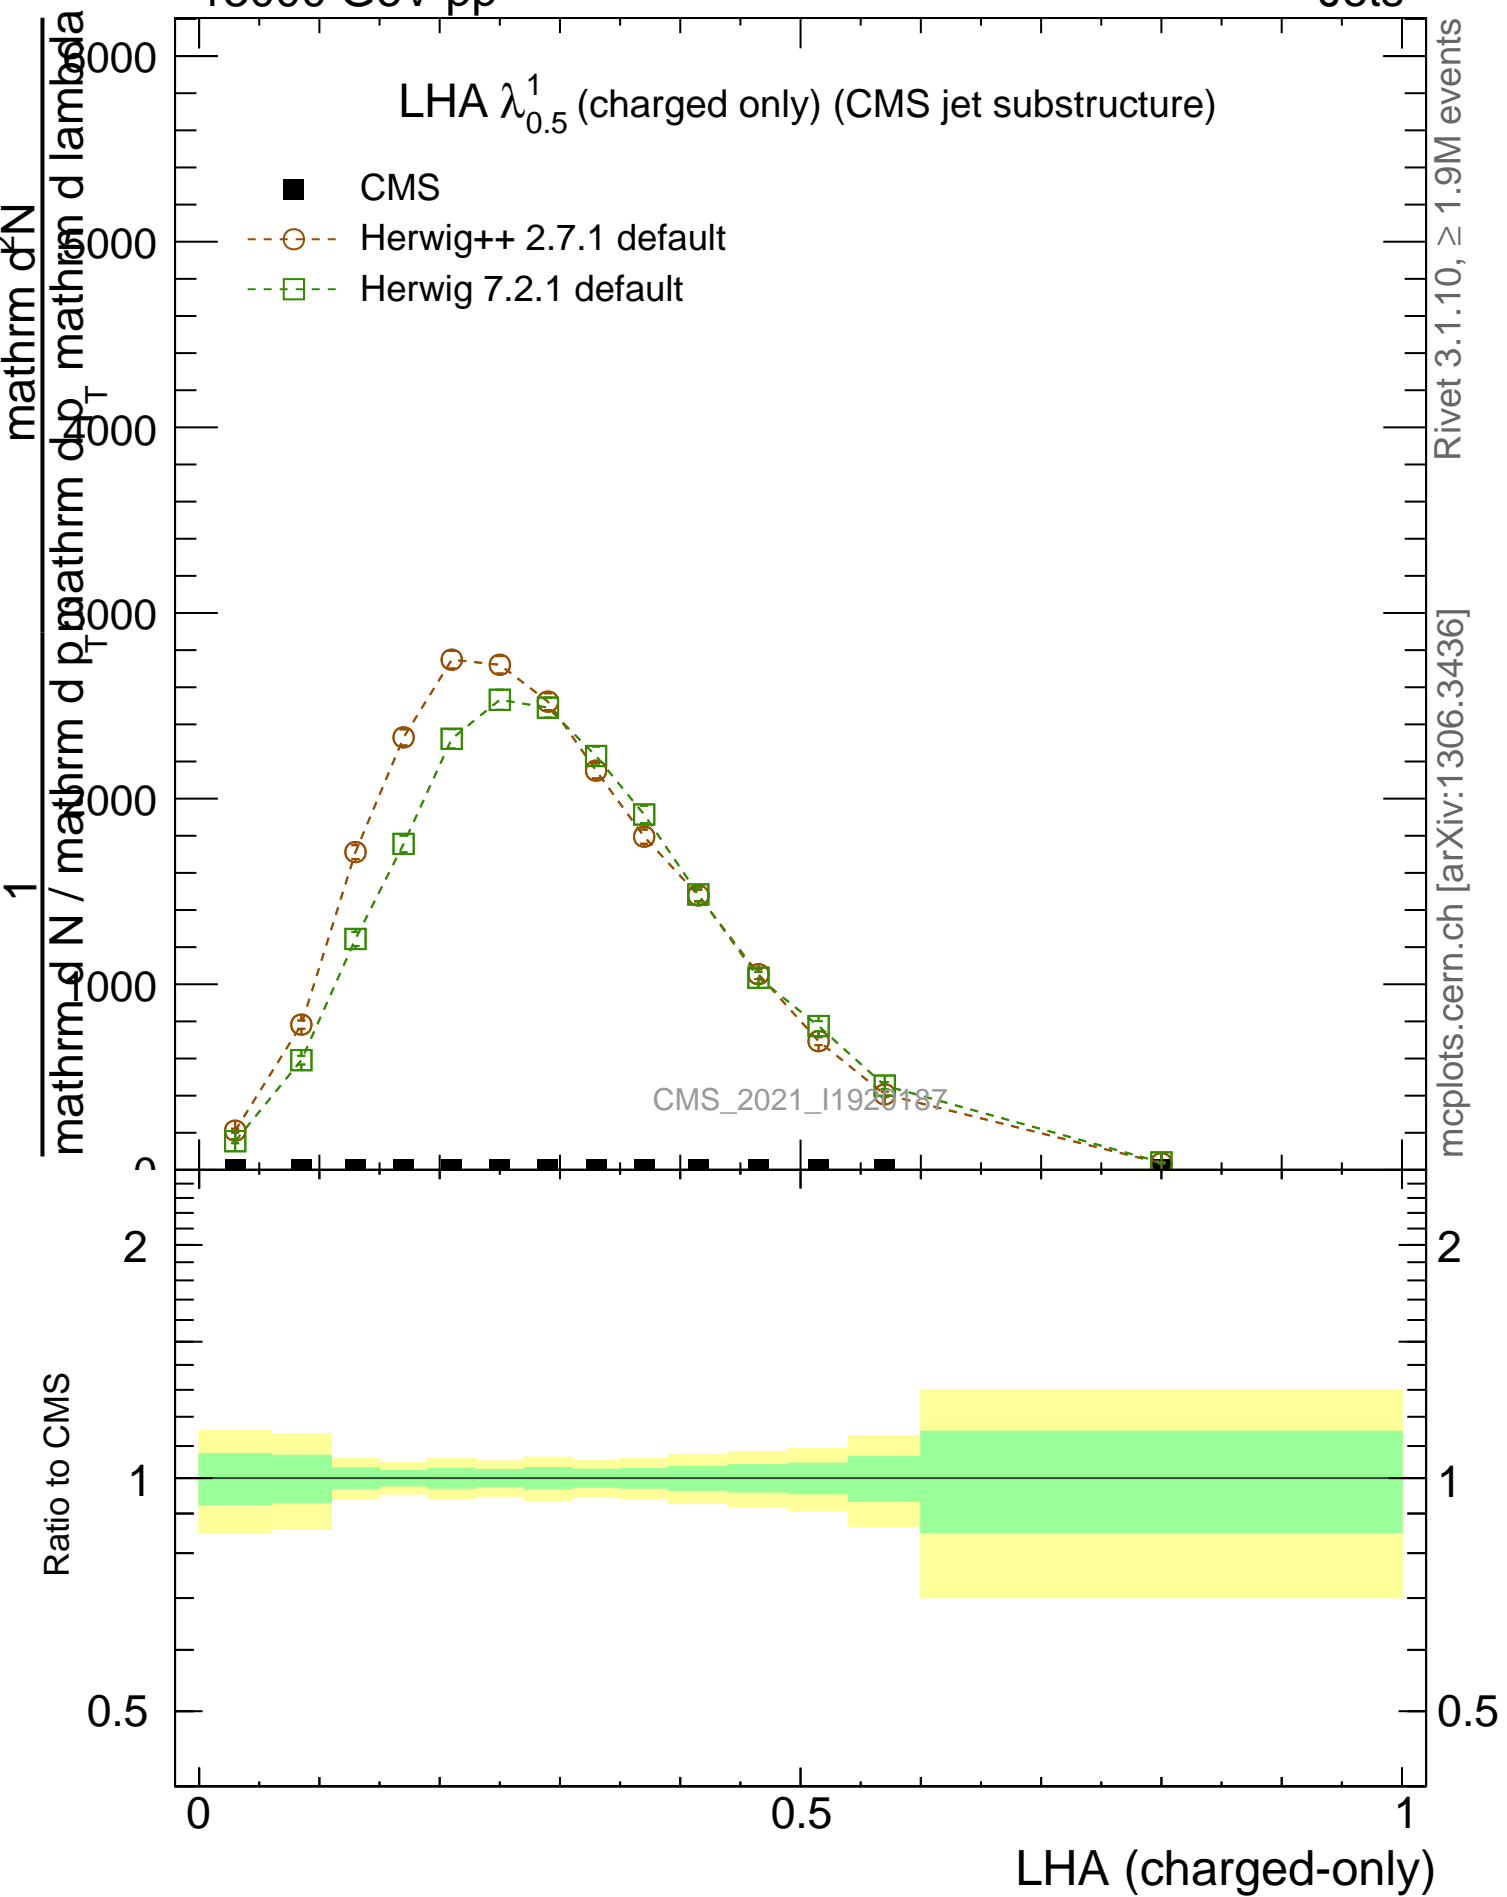

LHA $\lambda_{0.5}^1$ (charged only) (CMS jet substructure)

- CMS
- Herwig++ 2.7.1 default
- Herwig 7.2.1 default

Rivet 3.1.10, $\geq 1.9M$ events
mcplots.cern.ch [arXiv:1306.3436]