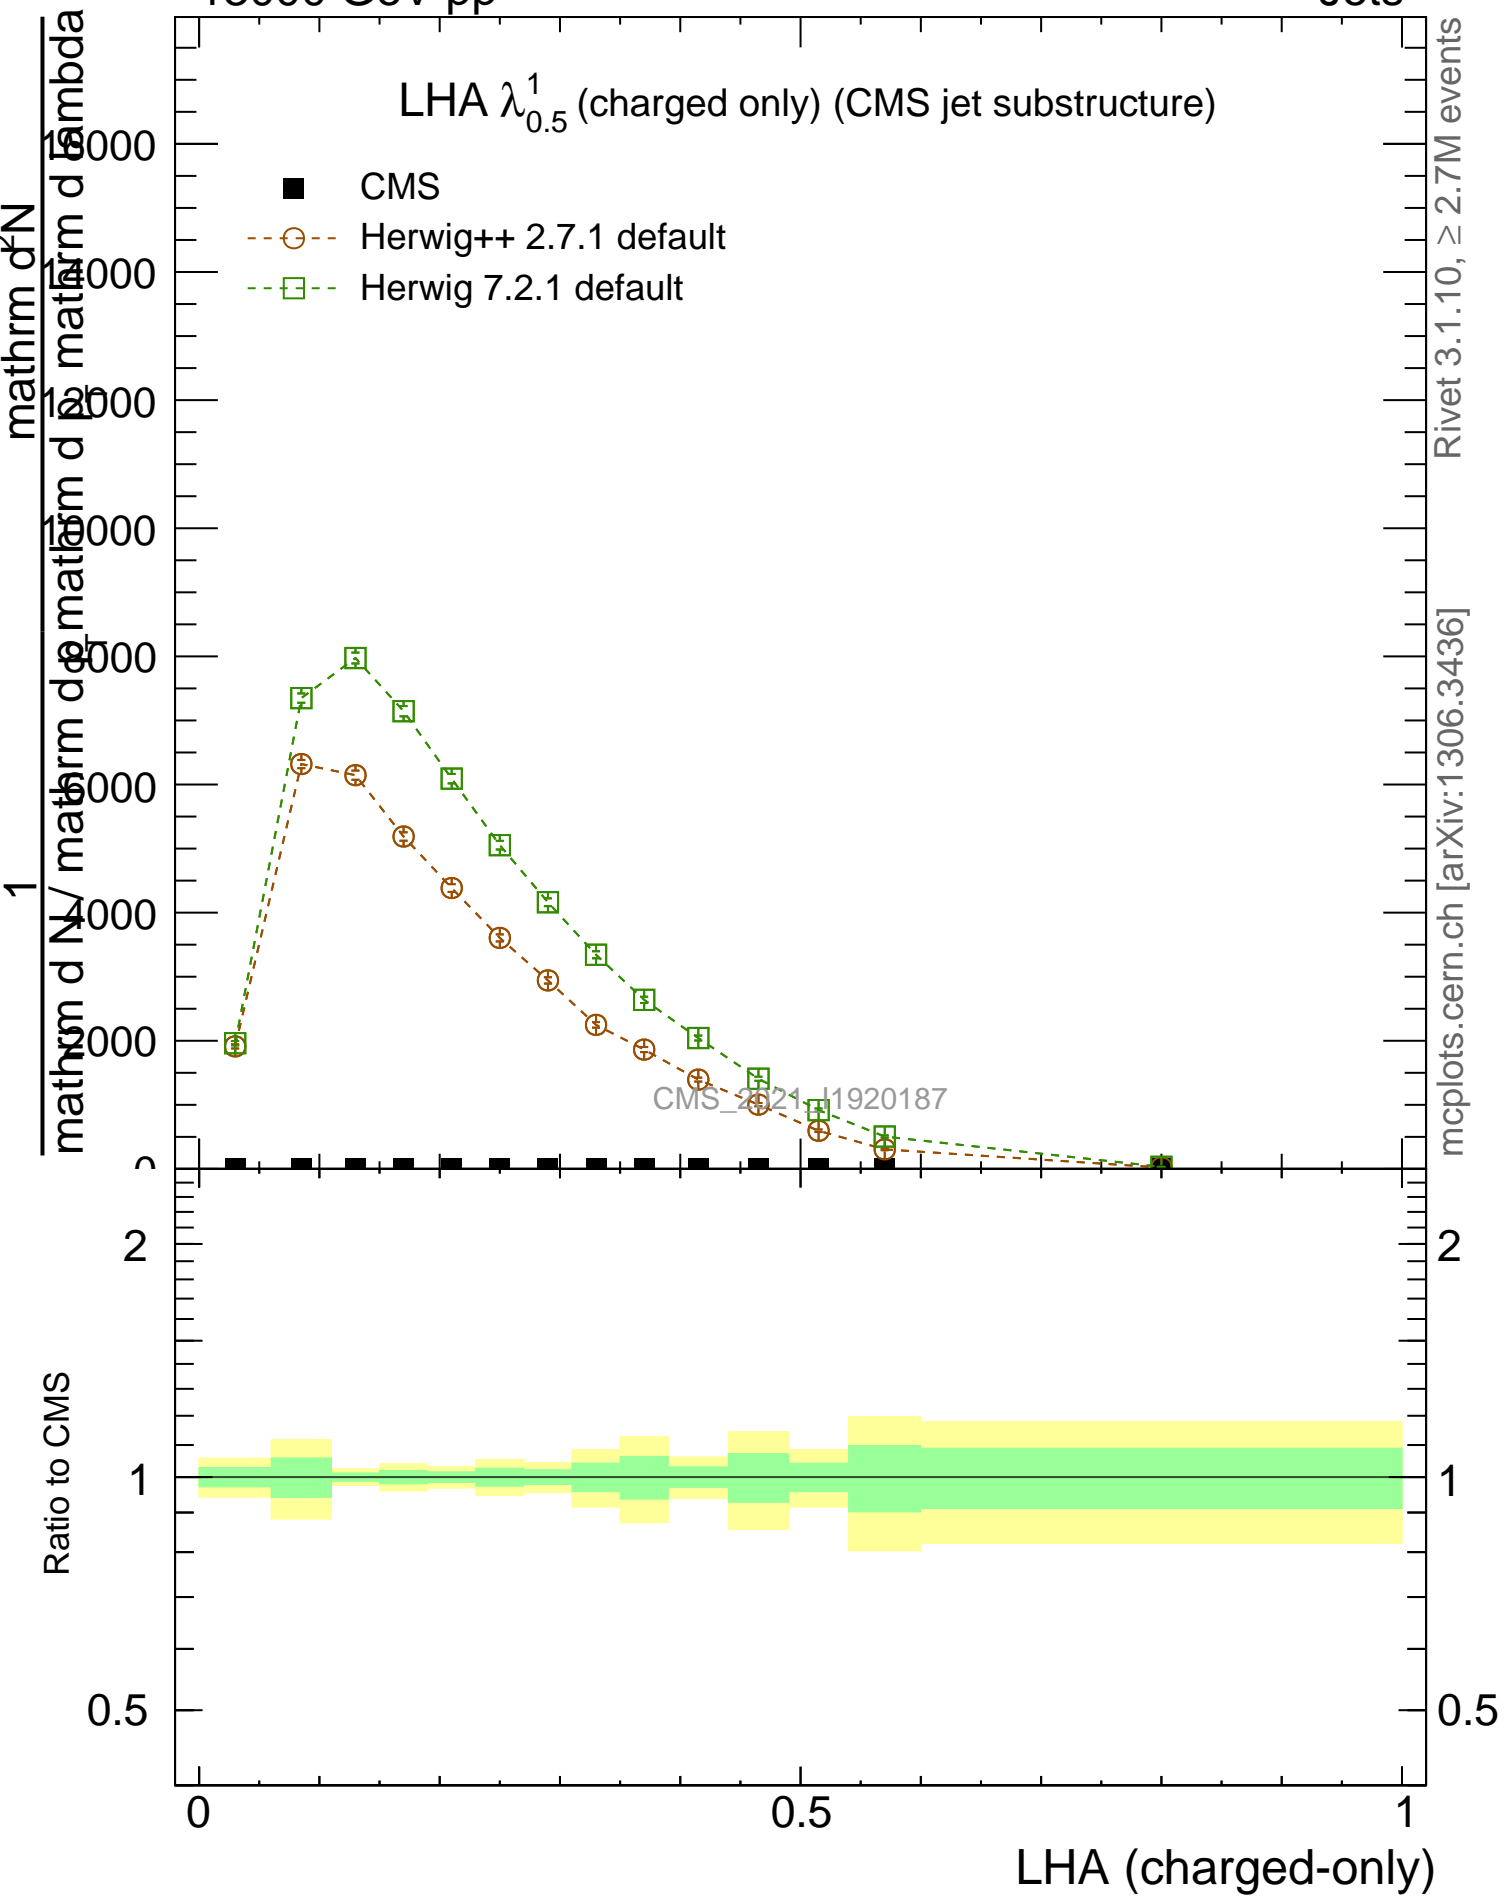

LHA  $\lambda_{0.5}^1$  (charged only) (CMS jet substructure)

- CMS
- Herwig++ 2.7.1 default
- Herwig 7.2.1 default

mcplots.cern.ch [arXiv:1306.3436]

Rivet 3.1.10, ≥ 2.7M events