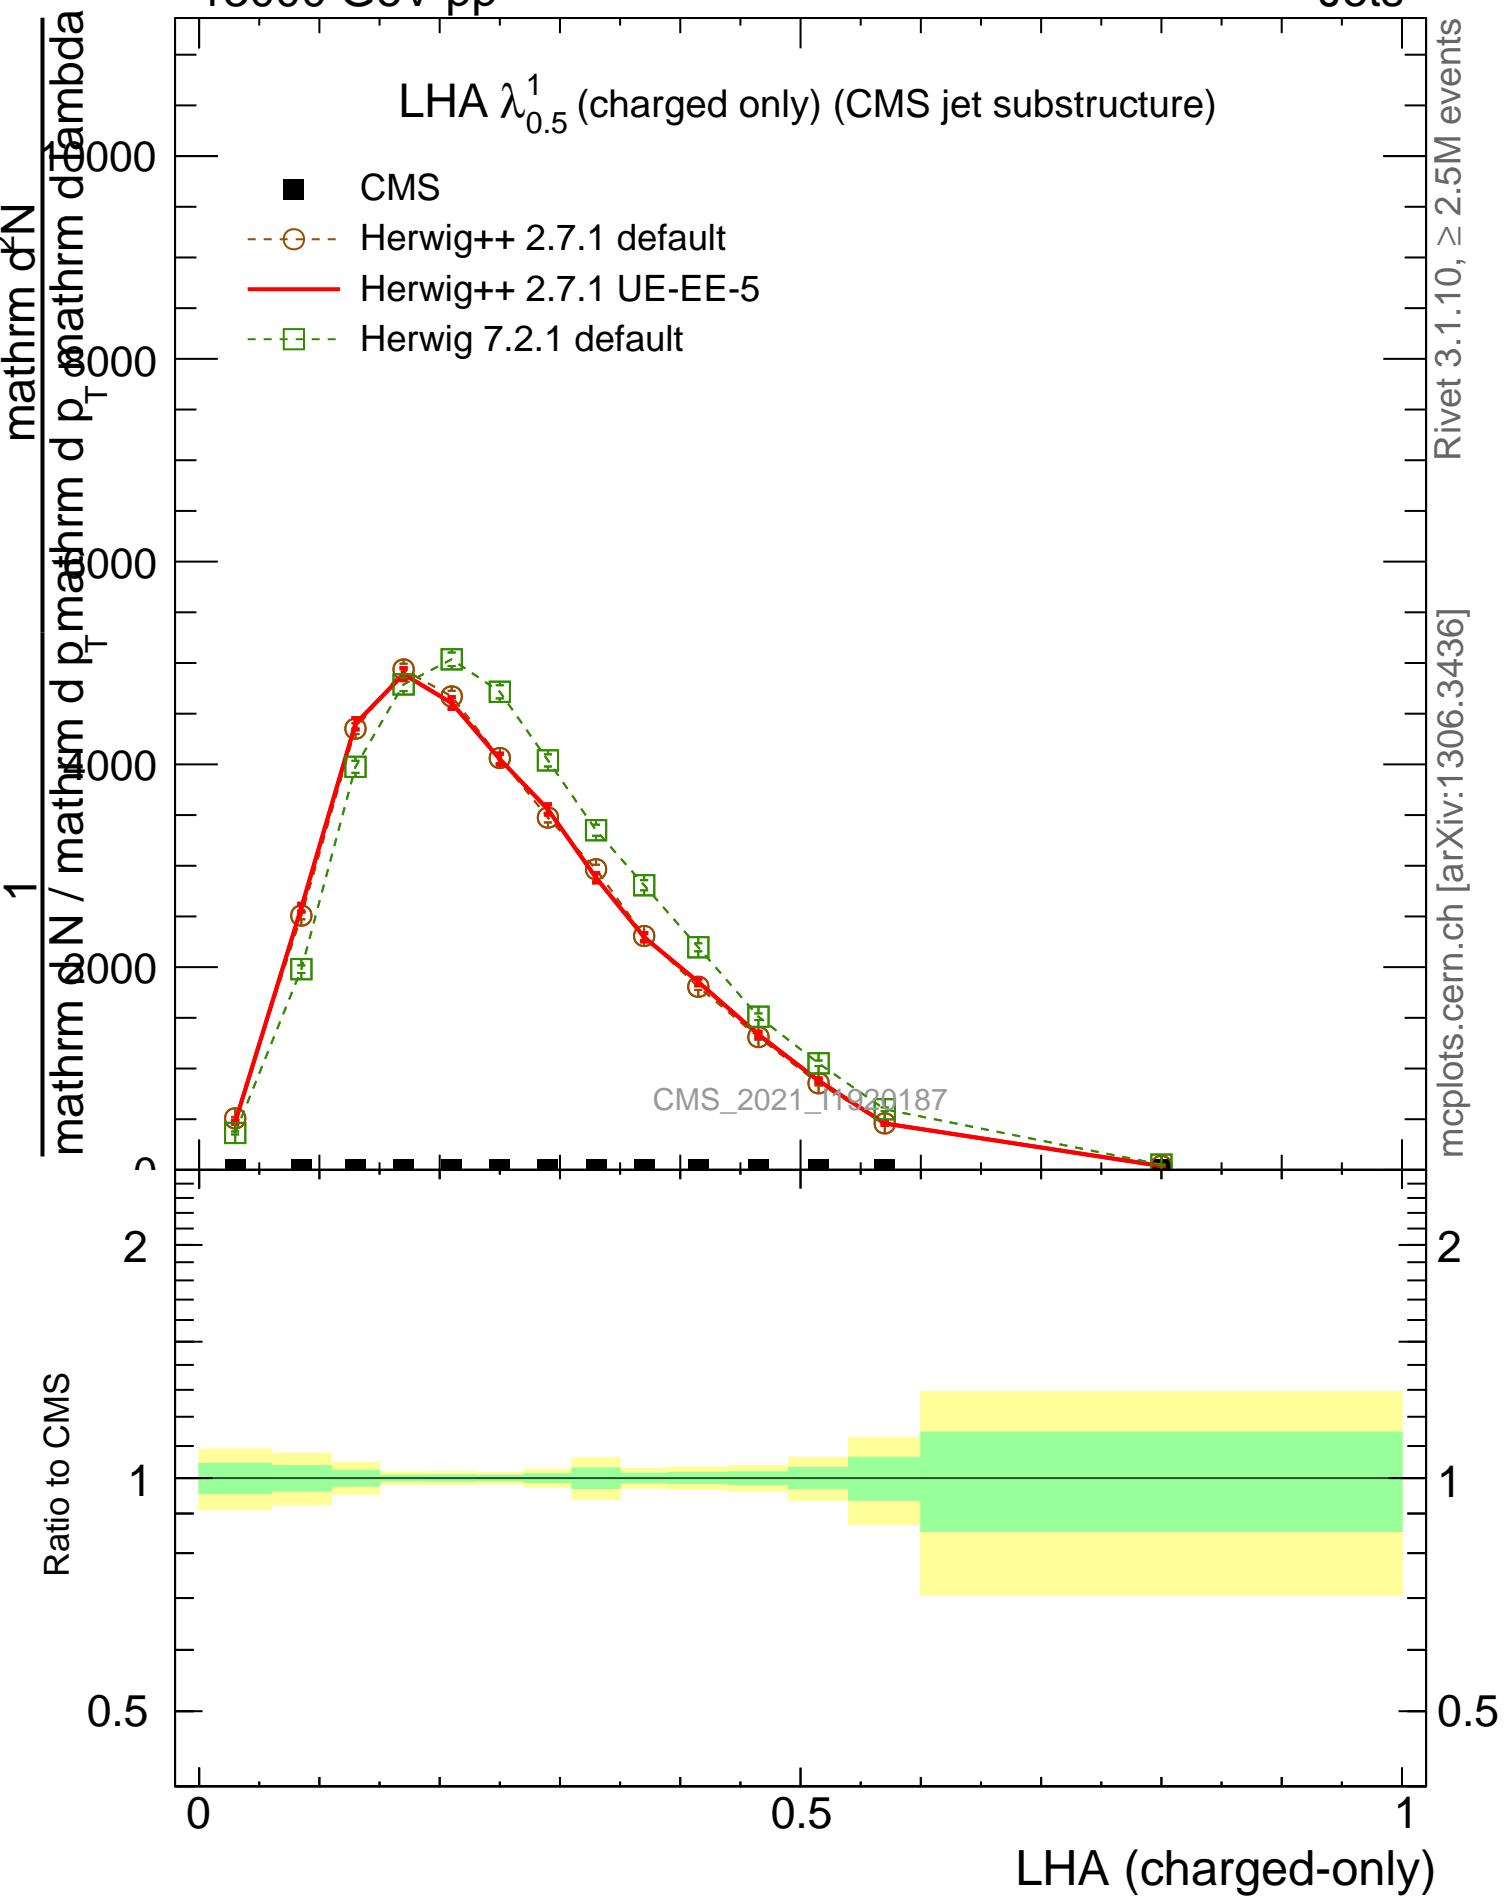

LHA $\lambda_{0.5}^1$ (charged only) (CMS jet substructure)

- CMS
- Herwig++ 2.7.1 default
- Herwig++ 2.7.1 UE-EE-5
- Herwig 7.2.1 default

CMS_2021_11020187

mcplots.cern.ch [arXiv:1306.3436]

Rivet 3.1.10, >= 2.5M events

LHA (charged-only)