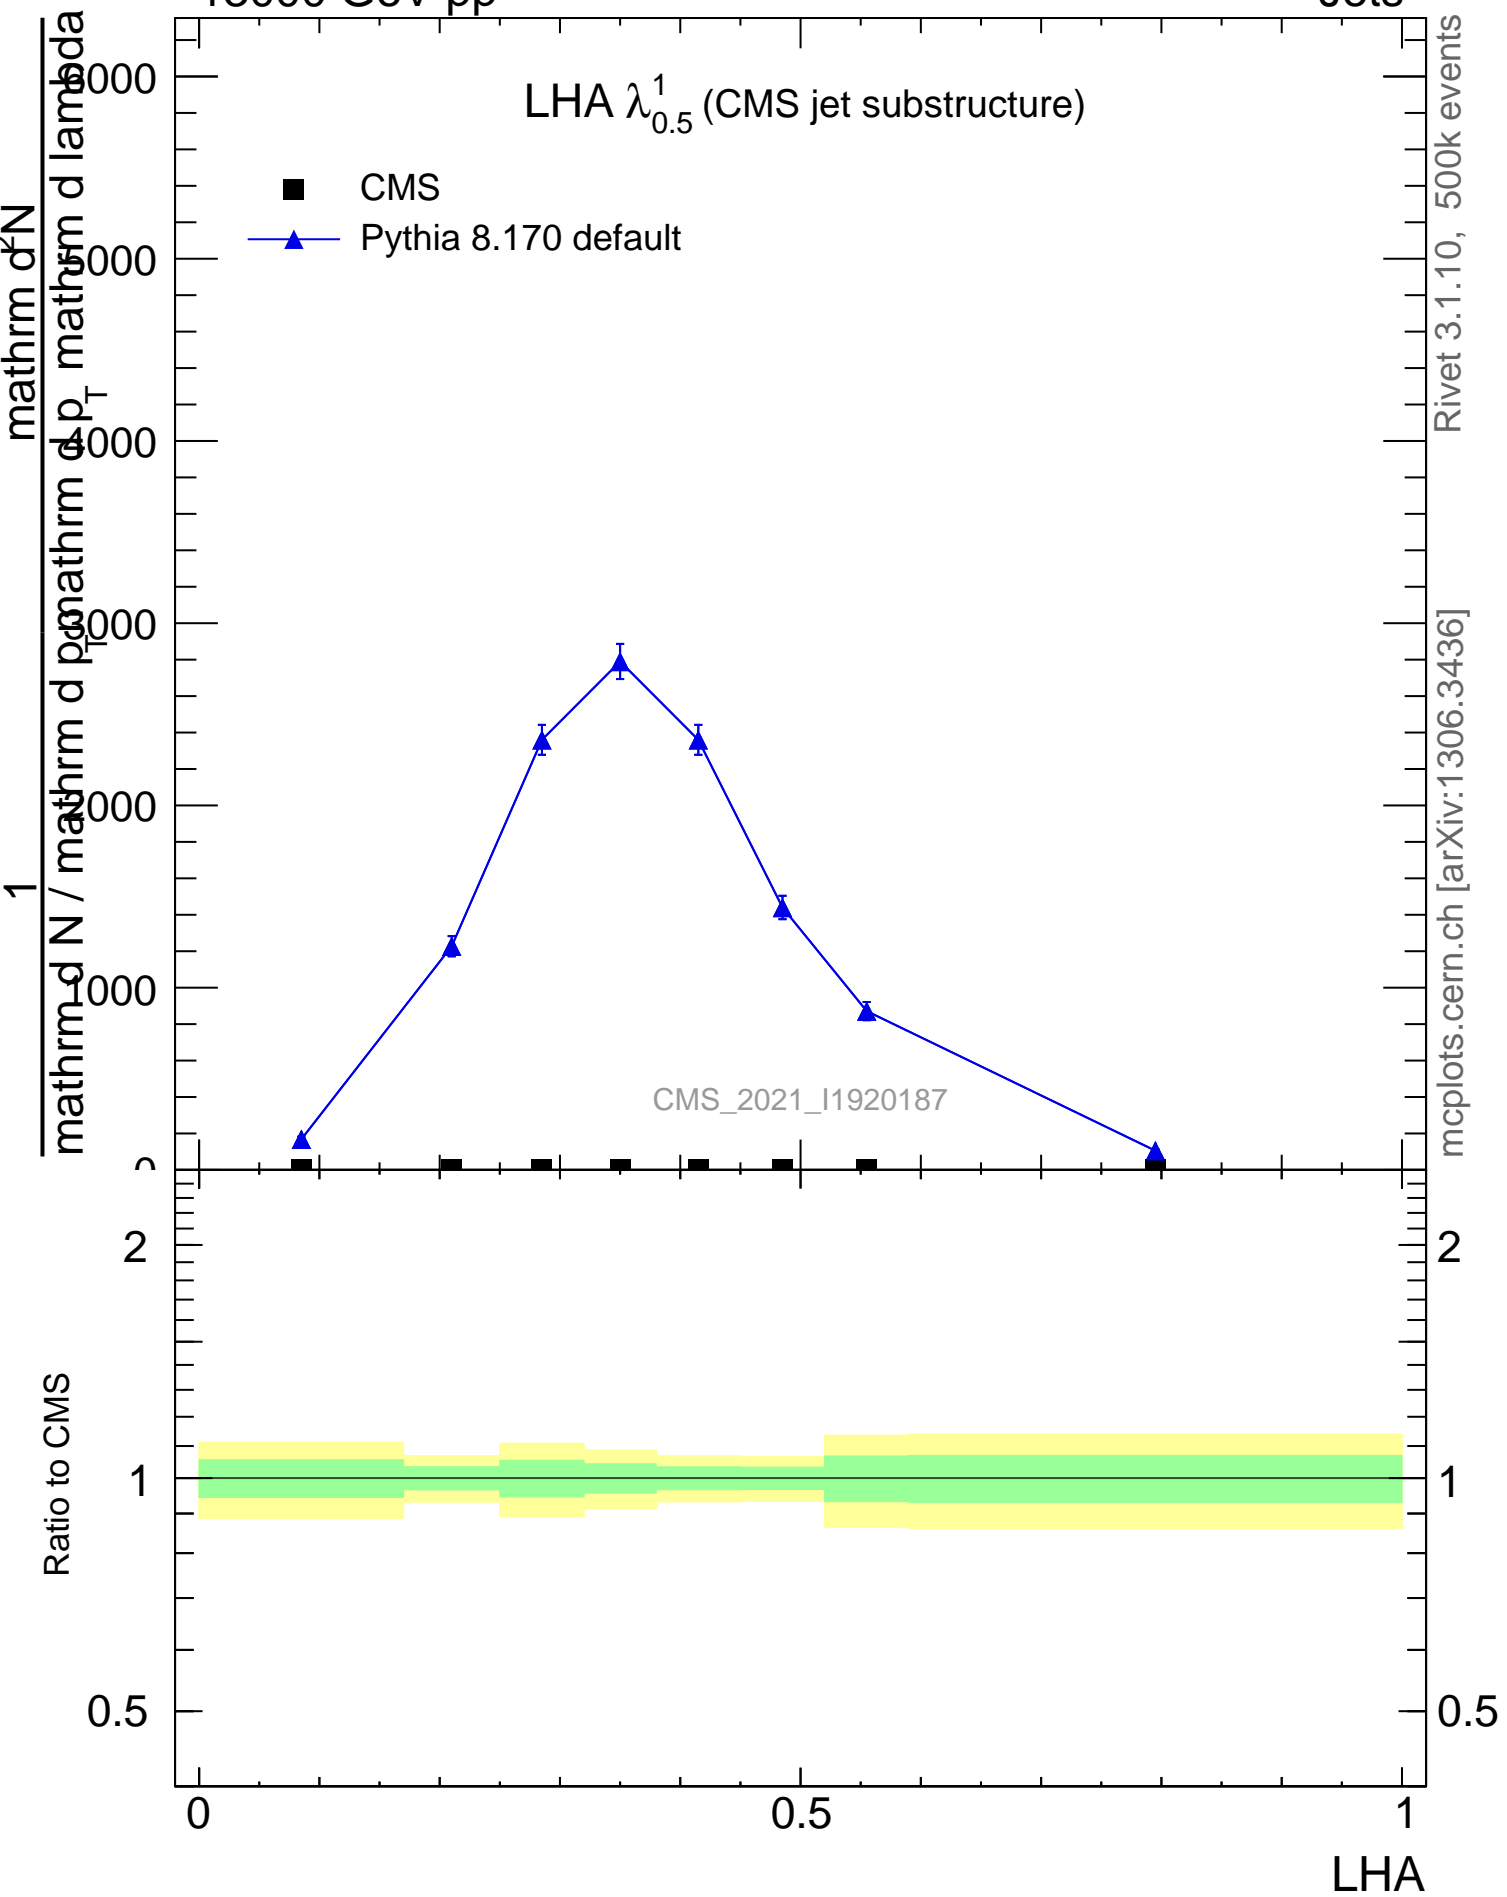

LHA  $\lambda_{0.5}^1$  (CMS jet substructure)

- CMS
- ▲ Pythia 8.170 default

Rivet 3.1.10, 500k events  
mcplots.cern.ch [arXiv:1306.3436]

CMS\_2021\_I1920187