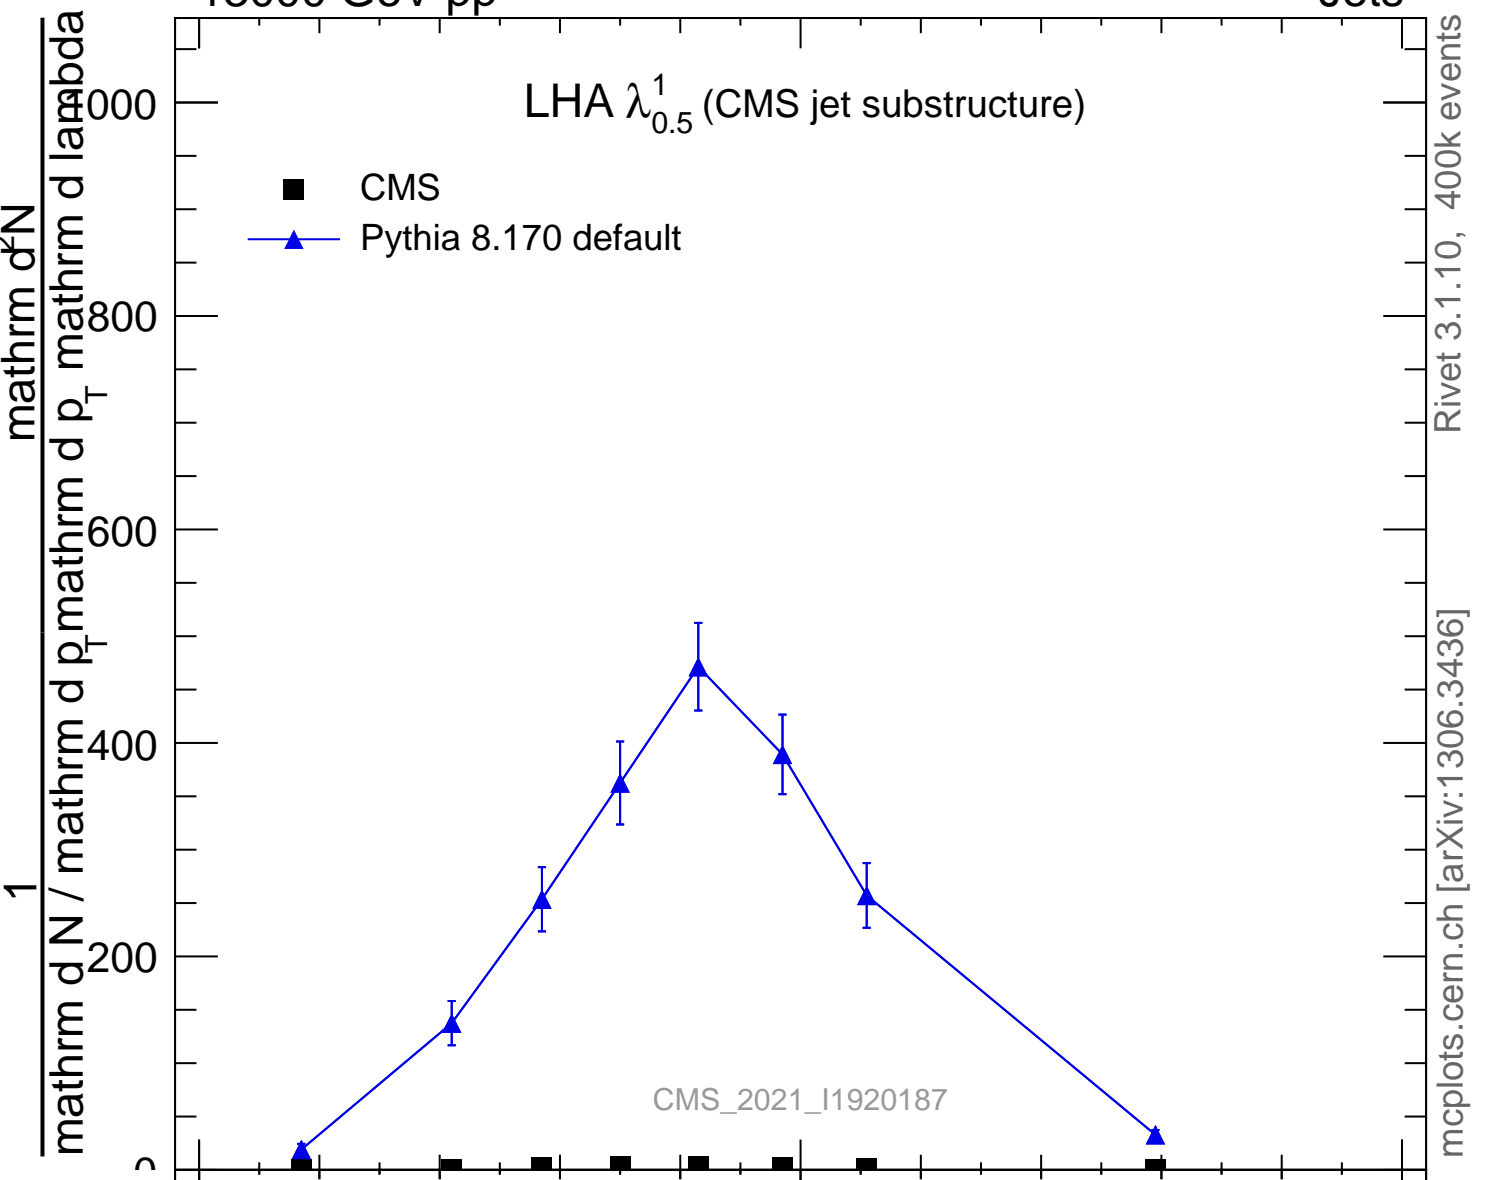

LHA  $\lambda_{0.5}^1$  (CMS jet substructure)

- CMS
- ▲ Pythia 8.170 default

CMS\_2021\_I1920187

Rivet 3.1.10, 400k events  
mcplots.cern.ch [arXiv:1306.3436]