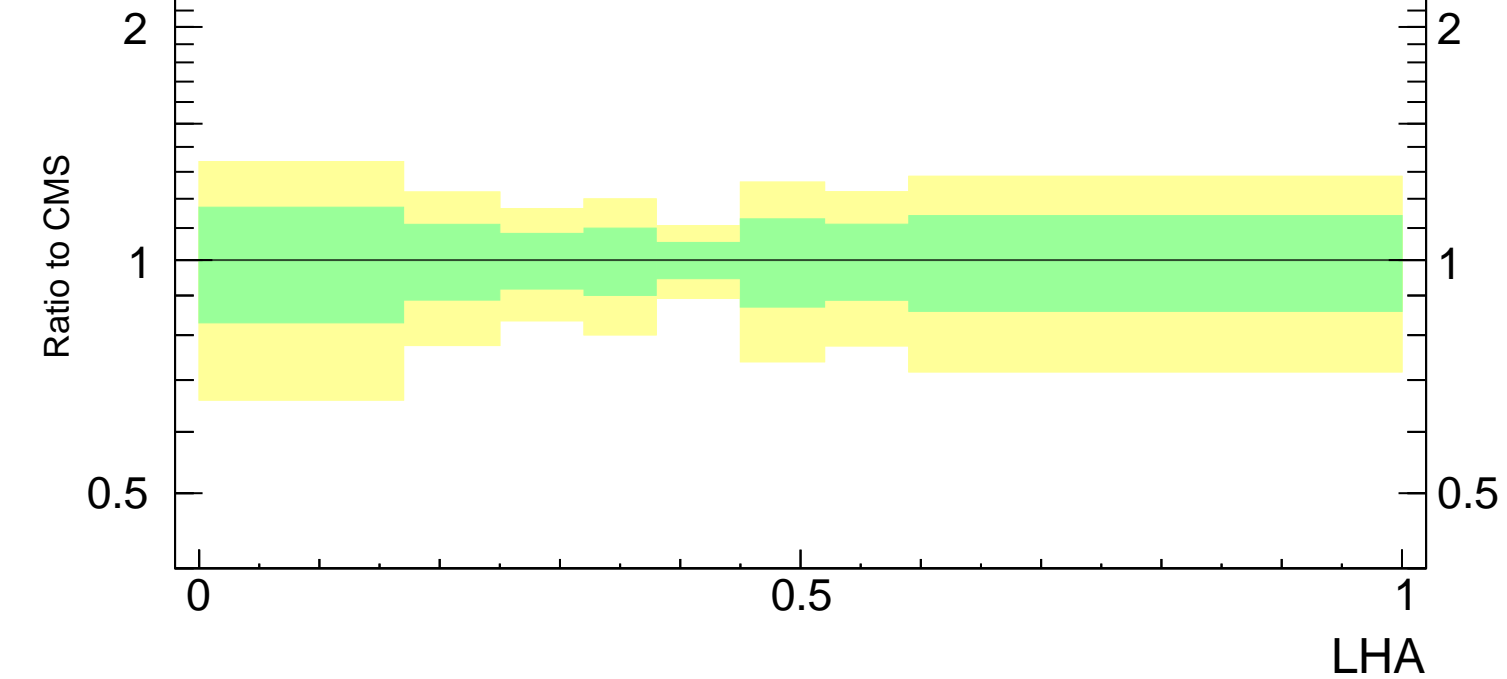

LHA  $\lambda_{0.5}^1$  (CMS jet substructure)

- CMS
- ▲ Pythia 8.170 default

CMS\_2021\_I1920187

Rivet 3.1.10, 400k events  
mcplots.cern.ch [arXiv:1306.3436]