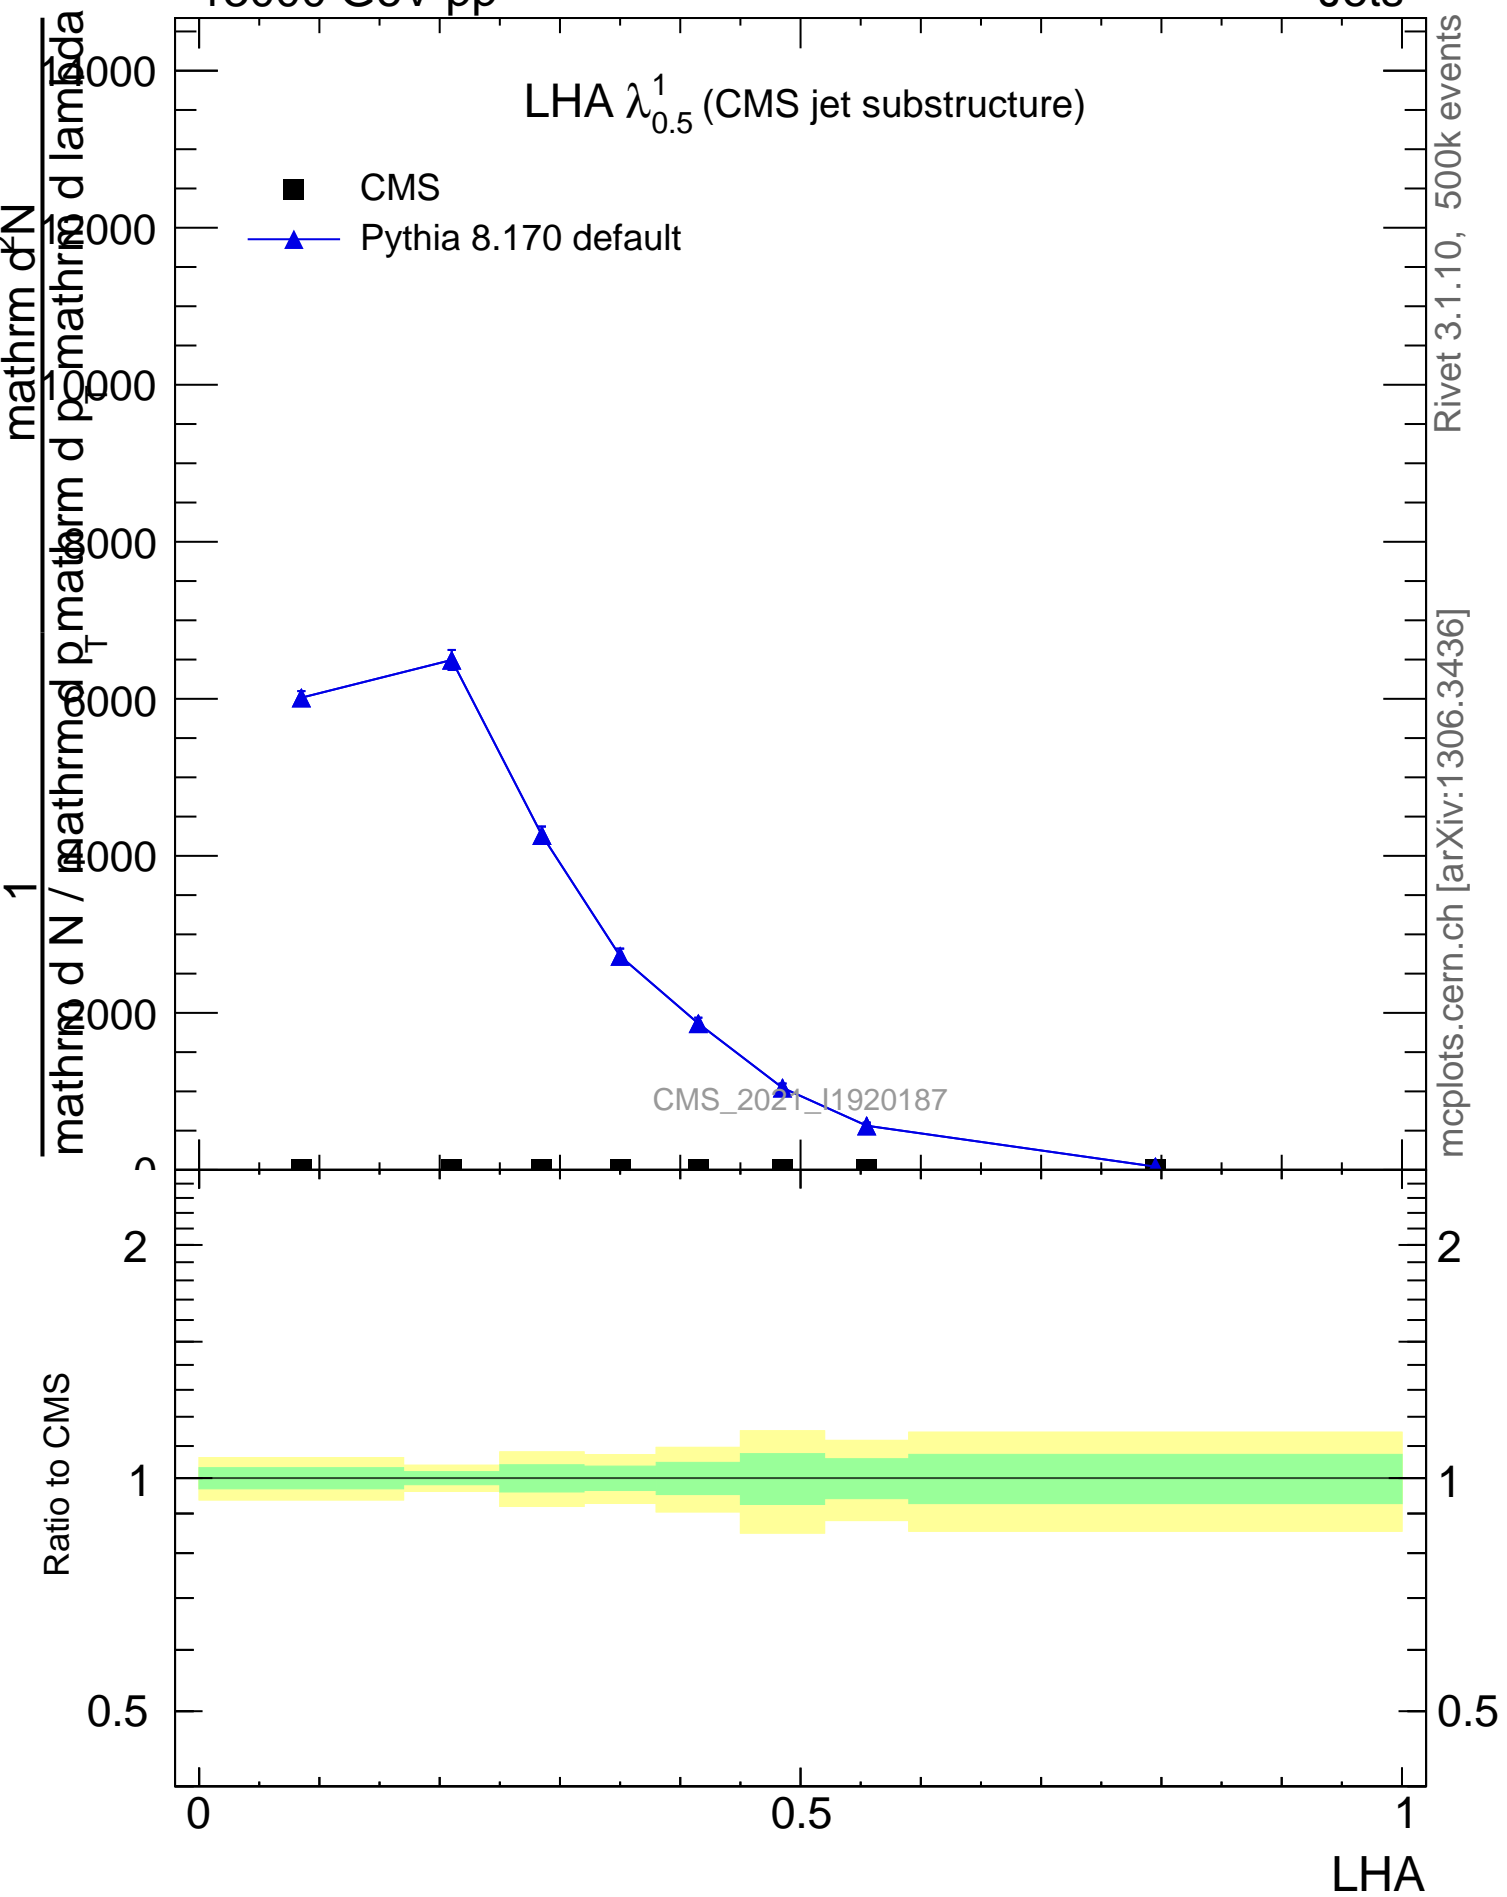

LHA  $\lambda_{0.5}^1$  (CMS jet substructure)

- CMS
- ▲ Pythia 8.170 default

mcplots.cern.ch [arXiv:1306.3436]

Rivet 3.1.10, 500k events

CMS\_2021\_11920187