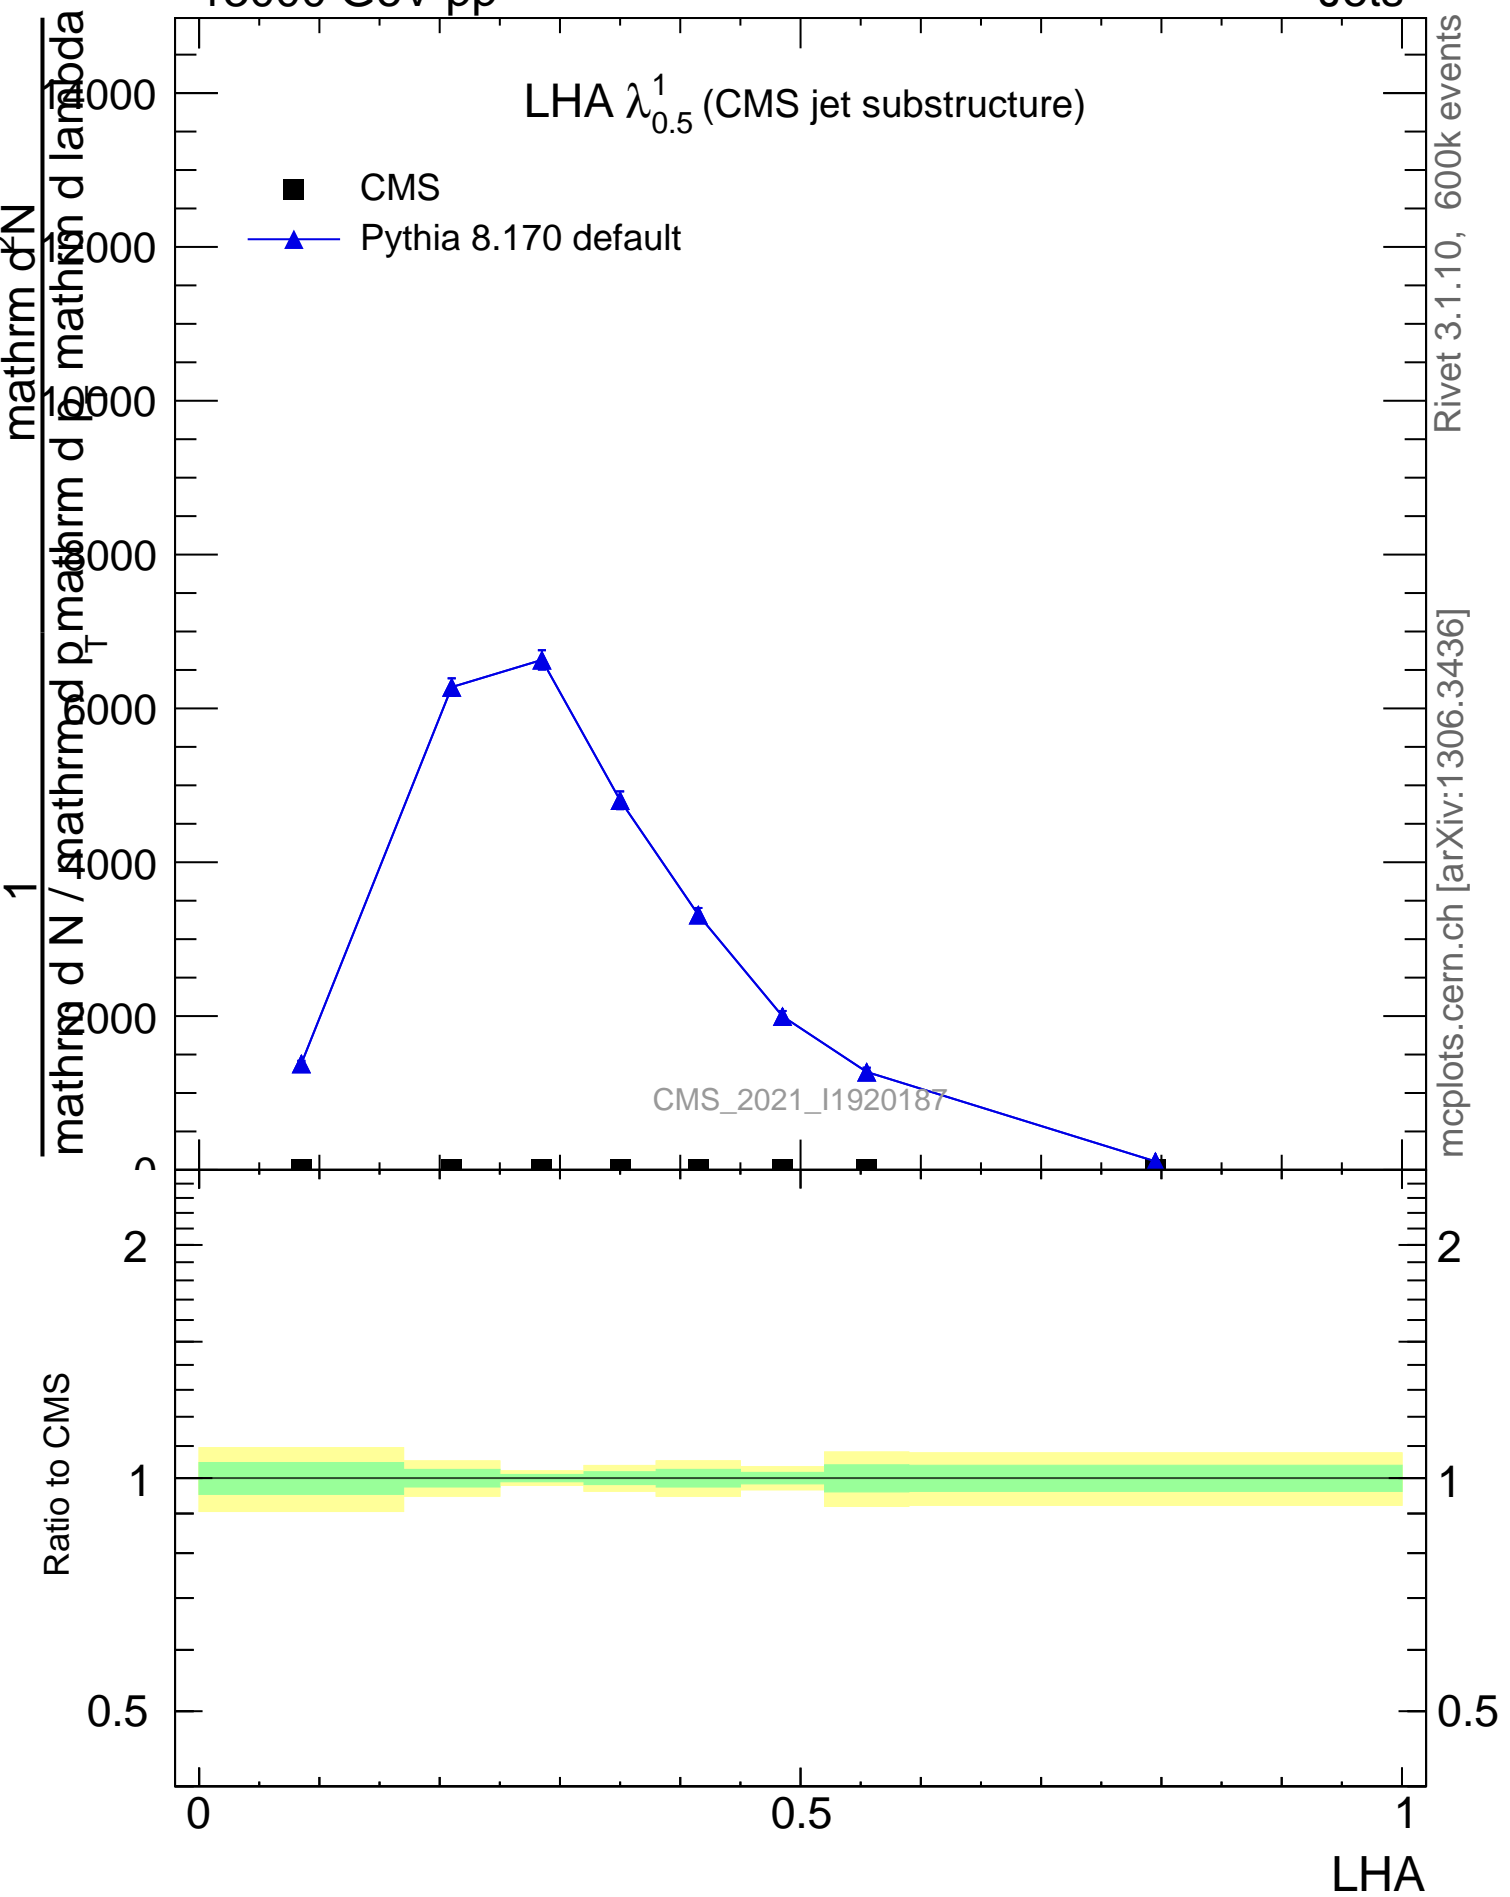

LHA  $\lambda_{0.5}^1$  (CMS jet substructure)

- CMS
- ▲ Pythia 8.170 default

CMS\_2021\_I1920187