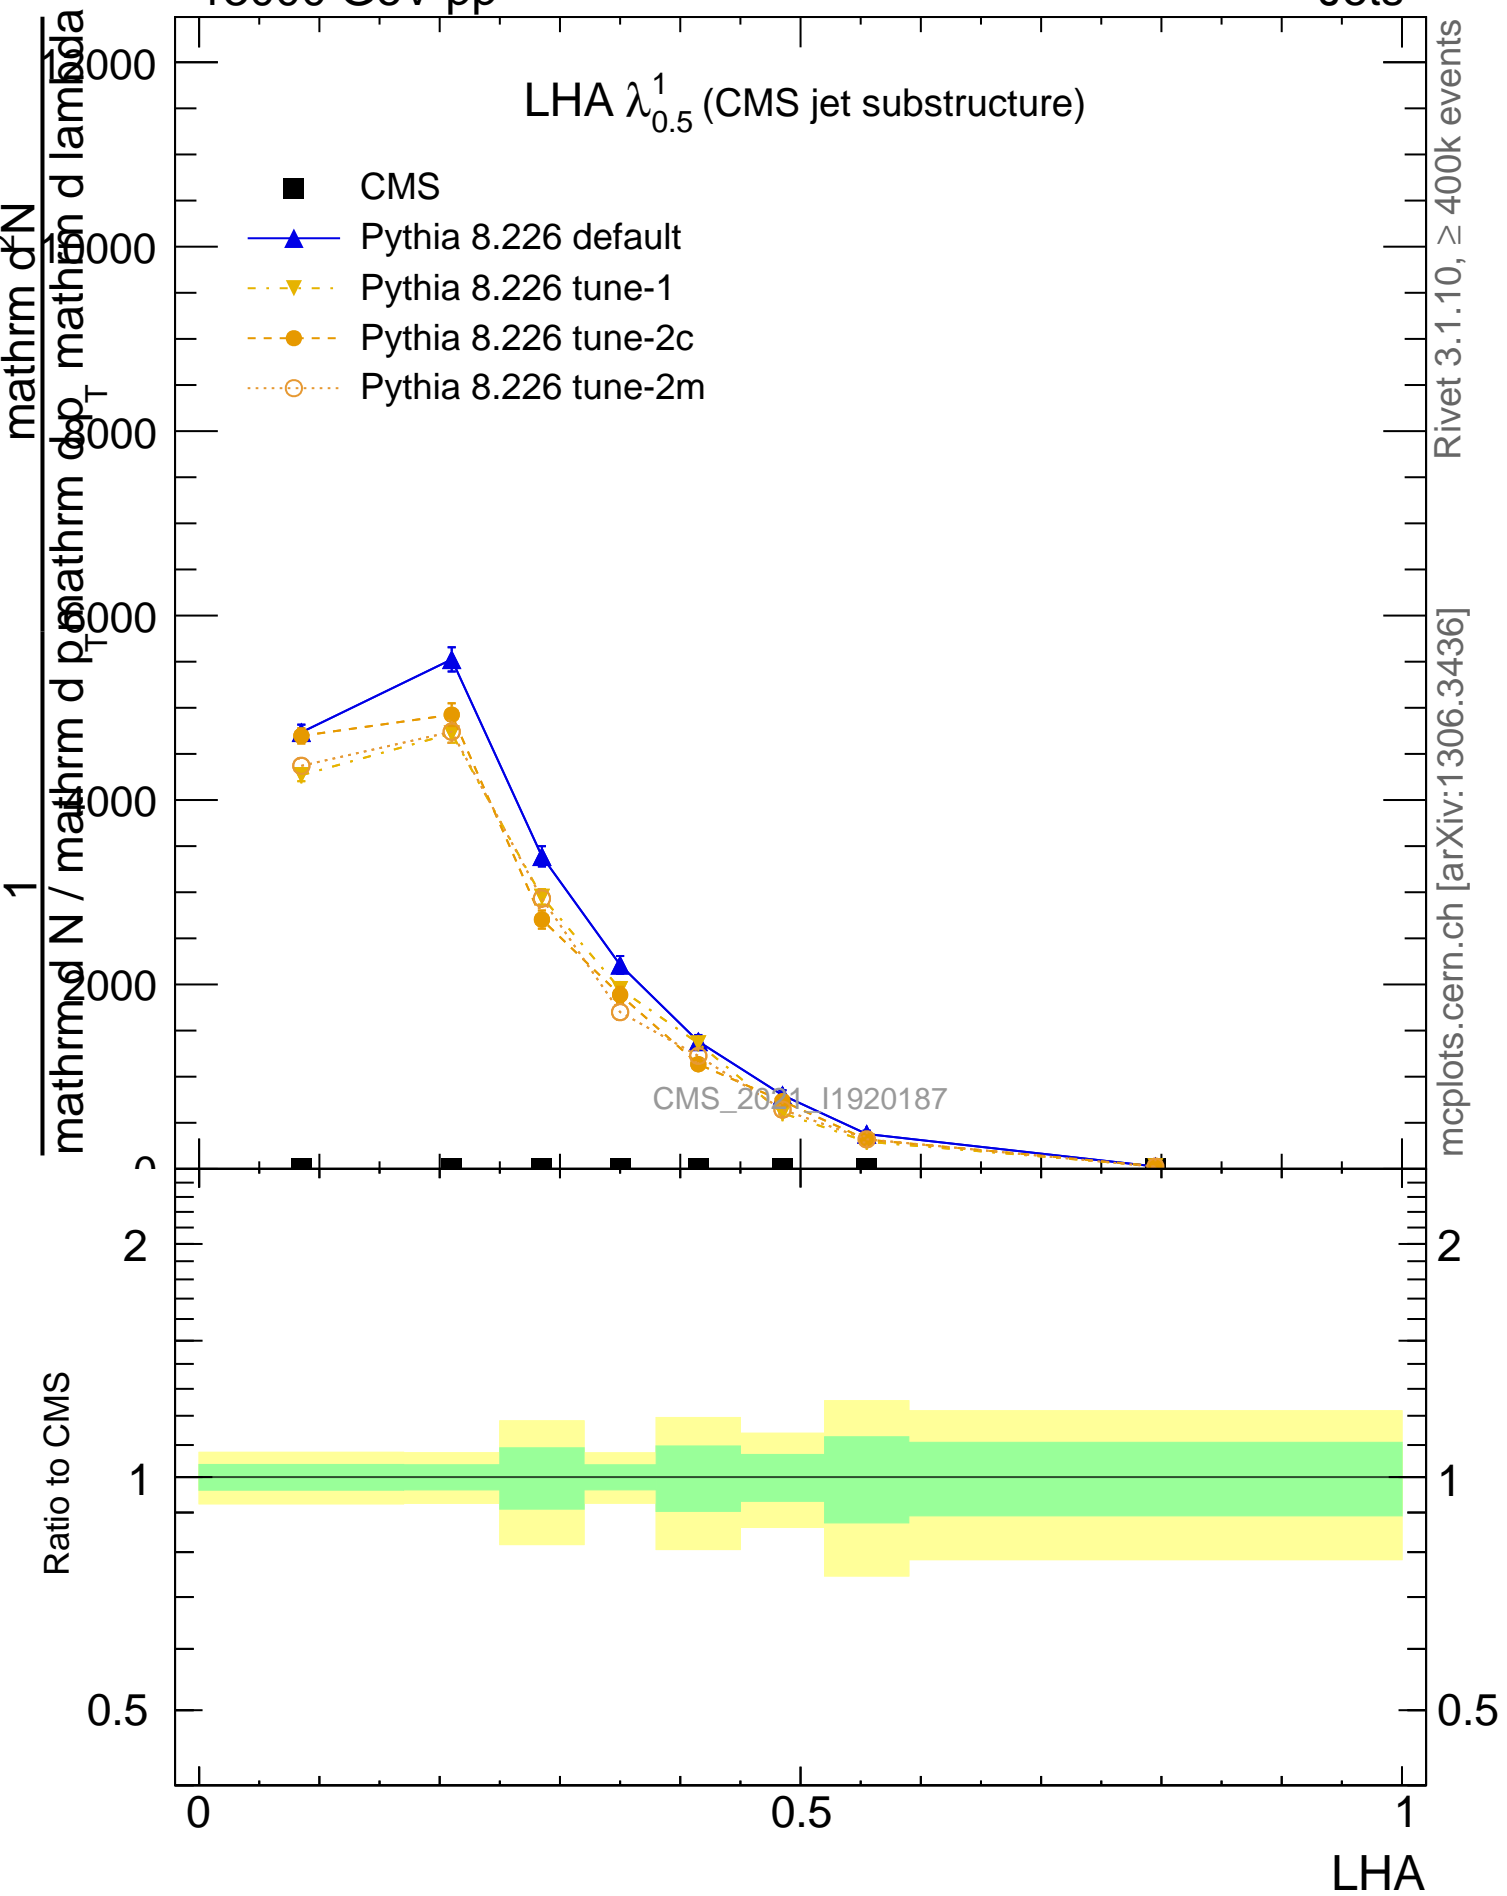

LHA $\lambda_{0.5}^1$ (CMS jet substructure)

- CMS
- ▲ Pythia 8.226 default
- ▼ Pythia 8.226 tune-1
- Pythia 8.226 tune-2c
- Pythia 8.226 tune-2m

CMS_2011_11920187

mcplots.cern.ch [arXiv:1306.3436]

Rivet 3.1.10, $\geq 400k$ events