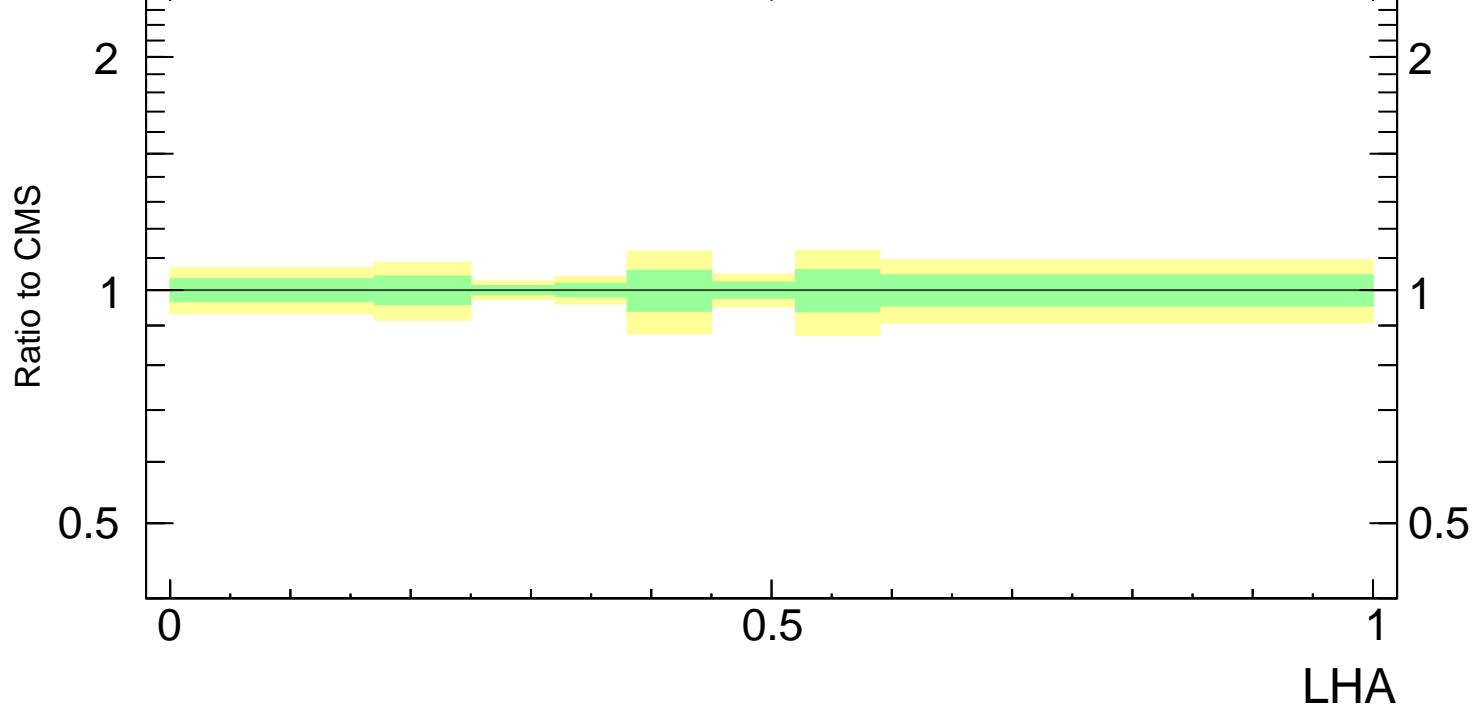

LHA  $\lambda_{0.5}^1$  (CMS jet substructure)

- CMS
- ▲ Pythia 8.226 default
- ▼ Pythia 8.226 tune-1
- Pythia 8.226 tune-2c
- Pythia 8.226 tune-2m

CMS\_2021\_I1920187

mcplots.cern.ch [arXiv:1306.3436]

Rivet 3.1.10, ≥ 400k events