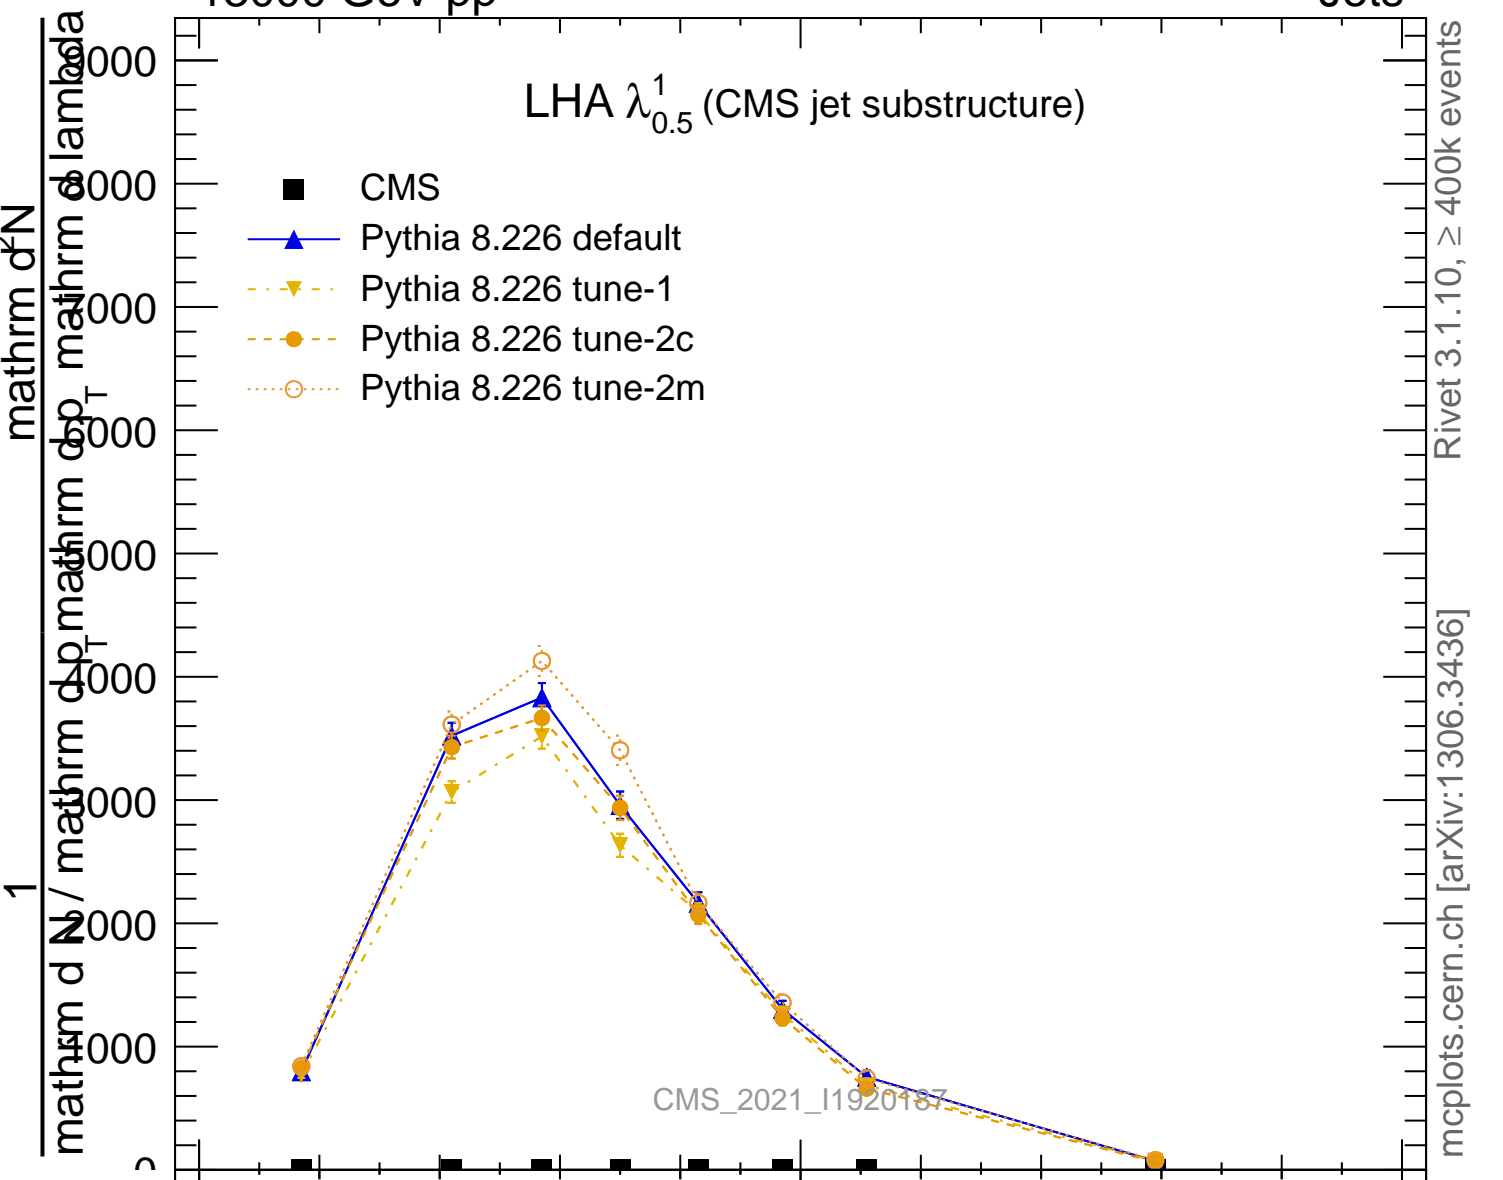

LHA  $\lambda_{0.5}^1$  (CMS jet substructure)

- CMS
- ▲ Pythia 8.226 default
- ▼ Pythia 8.226 tune-1
- Pythia 8.226 tune-2c
- Pythia 8.226 tune-2m

CMS\_2021\_I1920187

mcplots.cern.ch [arXiv:1306.3436]

Rivet 3.1.10, ≥ 400k events