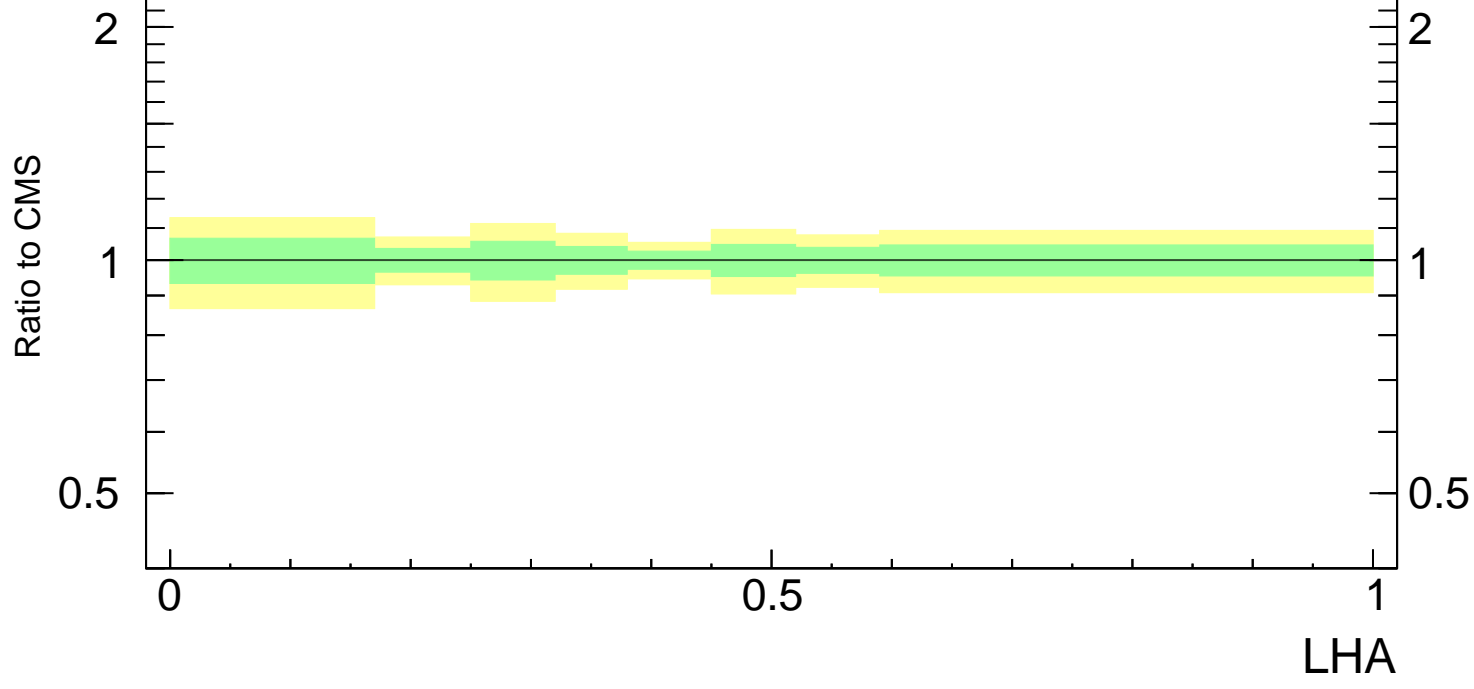

LHA  $\lambda_{0.5}^1$  (CMS jet substructure)

- CMS
- ▲ Pythia 8.226 default
- ▼ Pythia 8.226 tune-1
- Pythia 8.226 tune-2c
- Pythia 8.226 tune-2m

CMS\_2021\_I1920187

mcplots.cern.ch [arXiv:1306.3436]

Rivet 3.1.10, ≥ 400k events