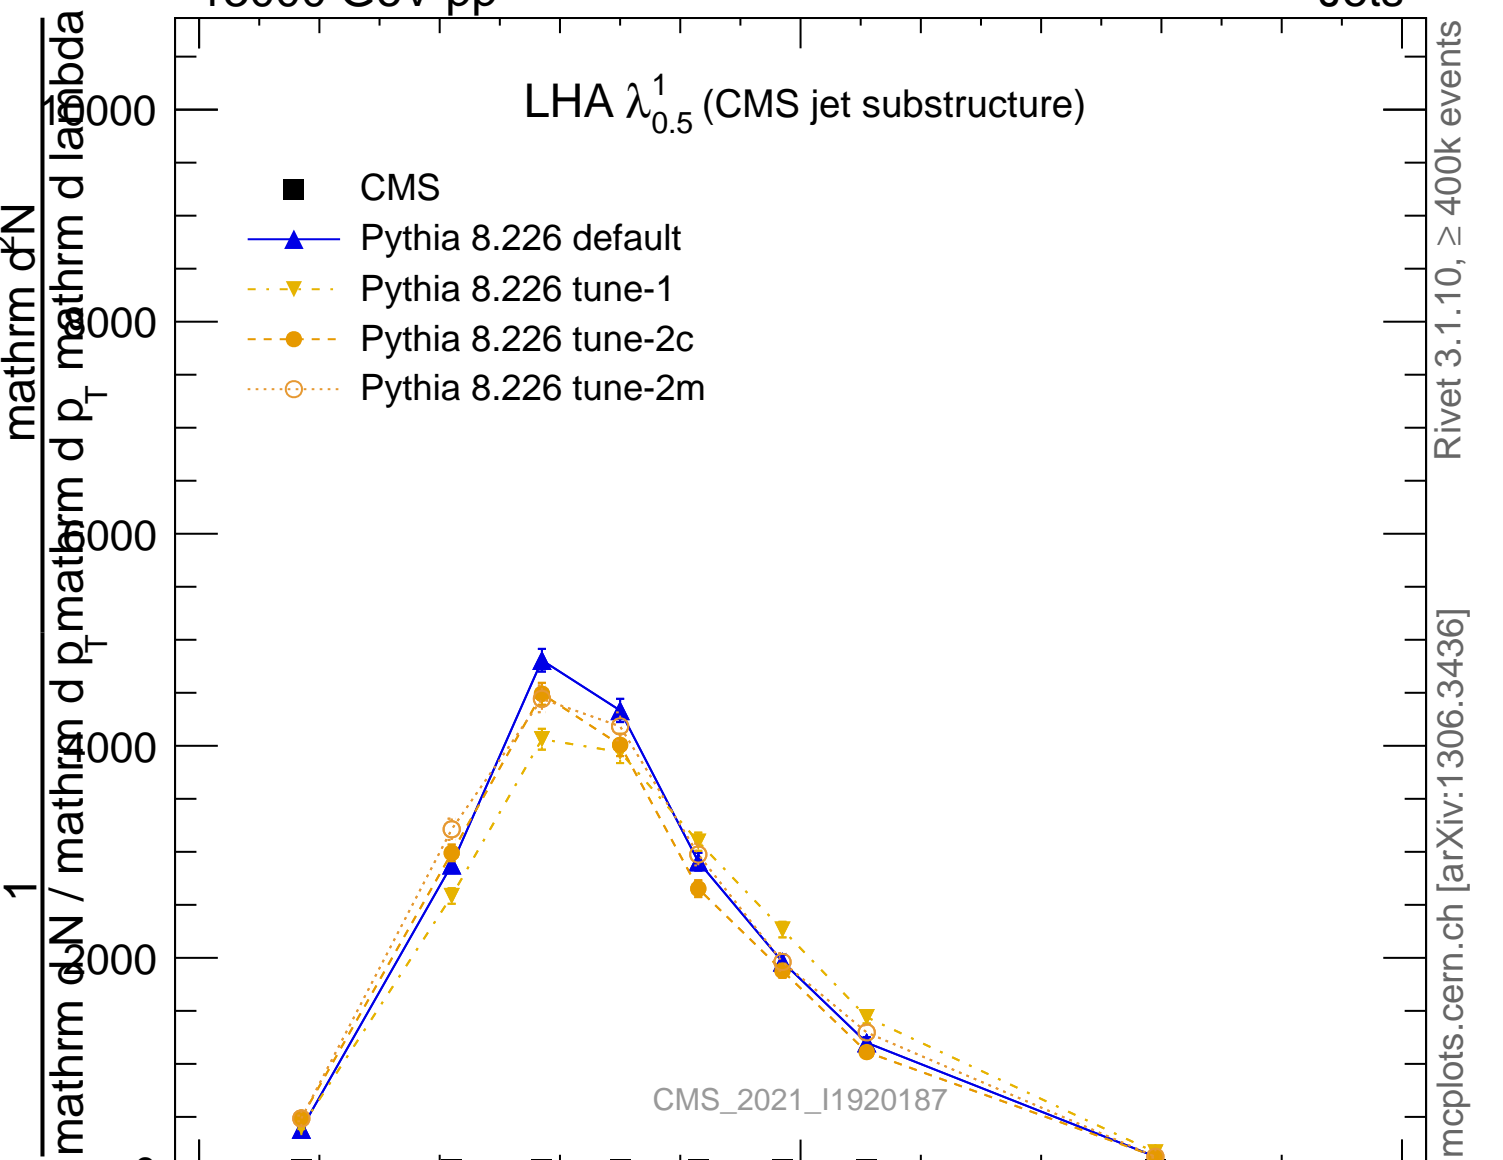

LHA  $\lambda_{0.5}^1$  (CMS jet substructure)

- CMS
- ▲ Pythia 8.226 default
- ▼ Pythia 8.226 tune-1
- Pythia 8.226 tune-2c
- Pythia 8.226 tune-2m

CMS\_2021\_I1920187

mcplots.cern.ch [arXiv:1306.3436]

Rivet 3.1.10, ≥ 400k events