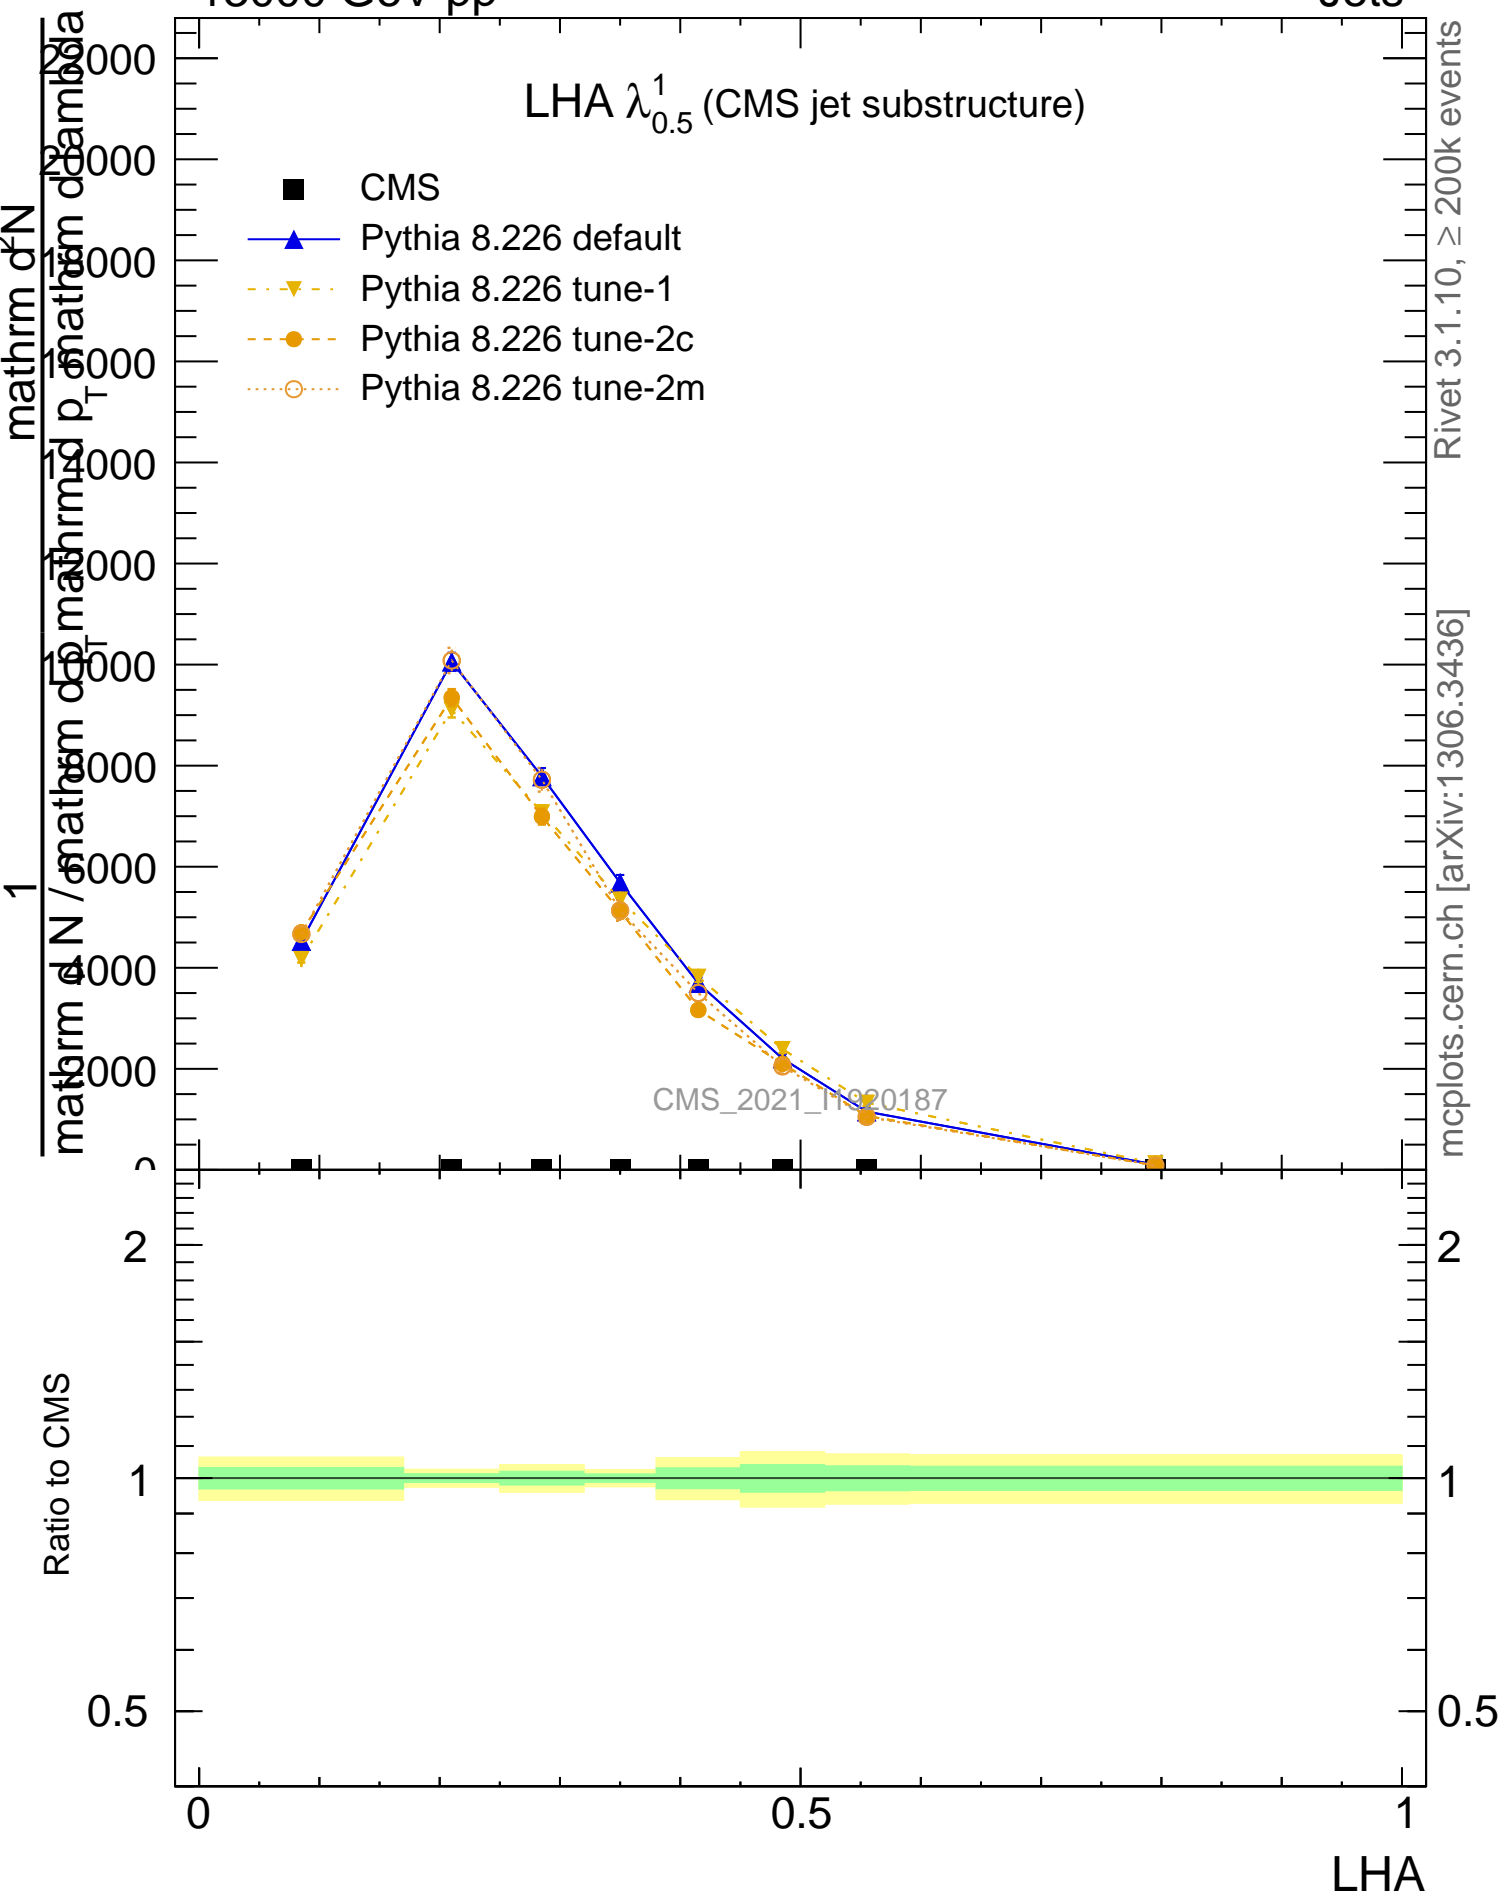

LHA $\lambda_{0.5}^1$ (CMS jet substructure)

- CMS
- ▲ Pythia 8.226 default
- ▼ Pythia 8.226 tune-1
- Pythia 8.226 tune-2c
- Pythia 8.226 tune-2m

mcplots.cern.ch [arXiv:1306.3436]

Rivet 3.1.10, ≥ 200k events